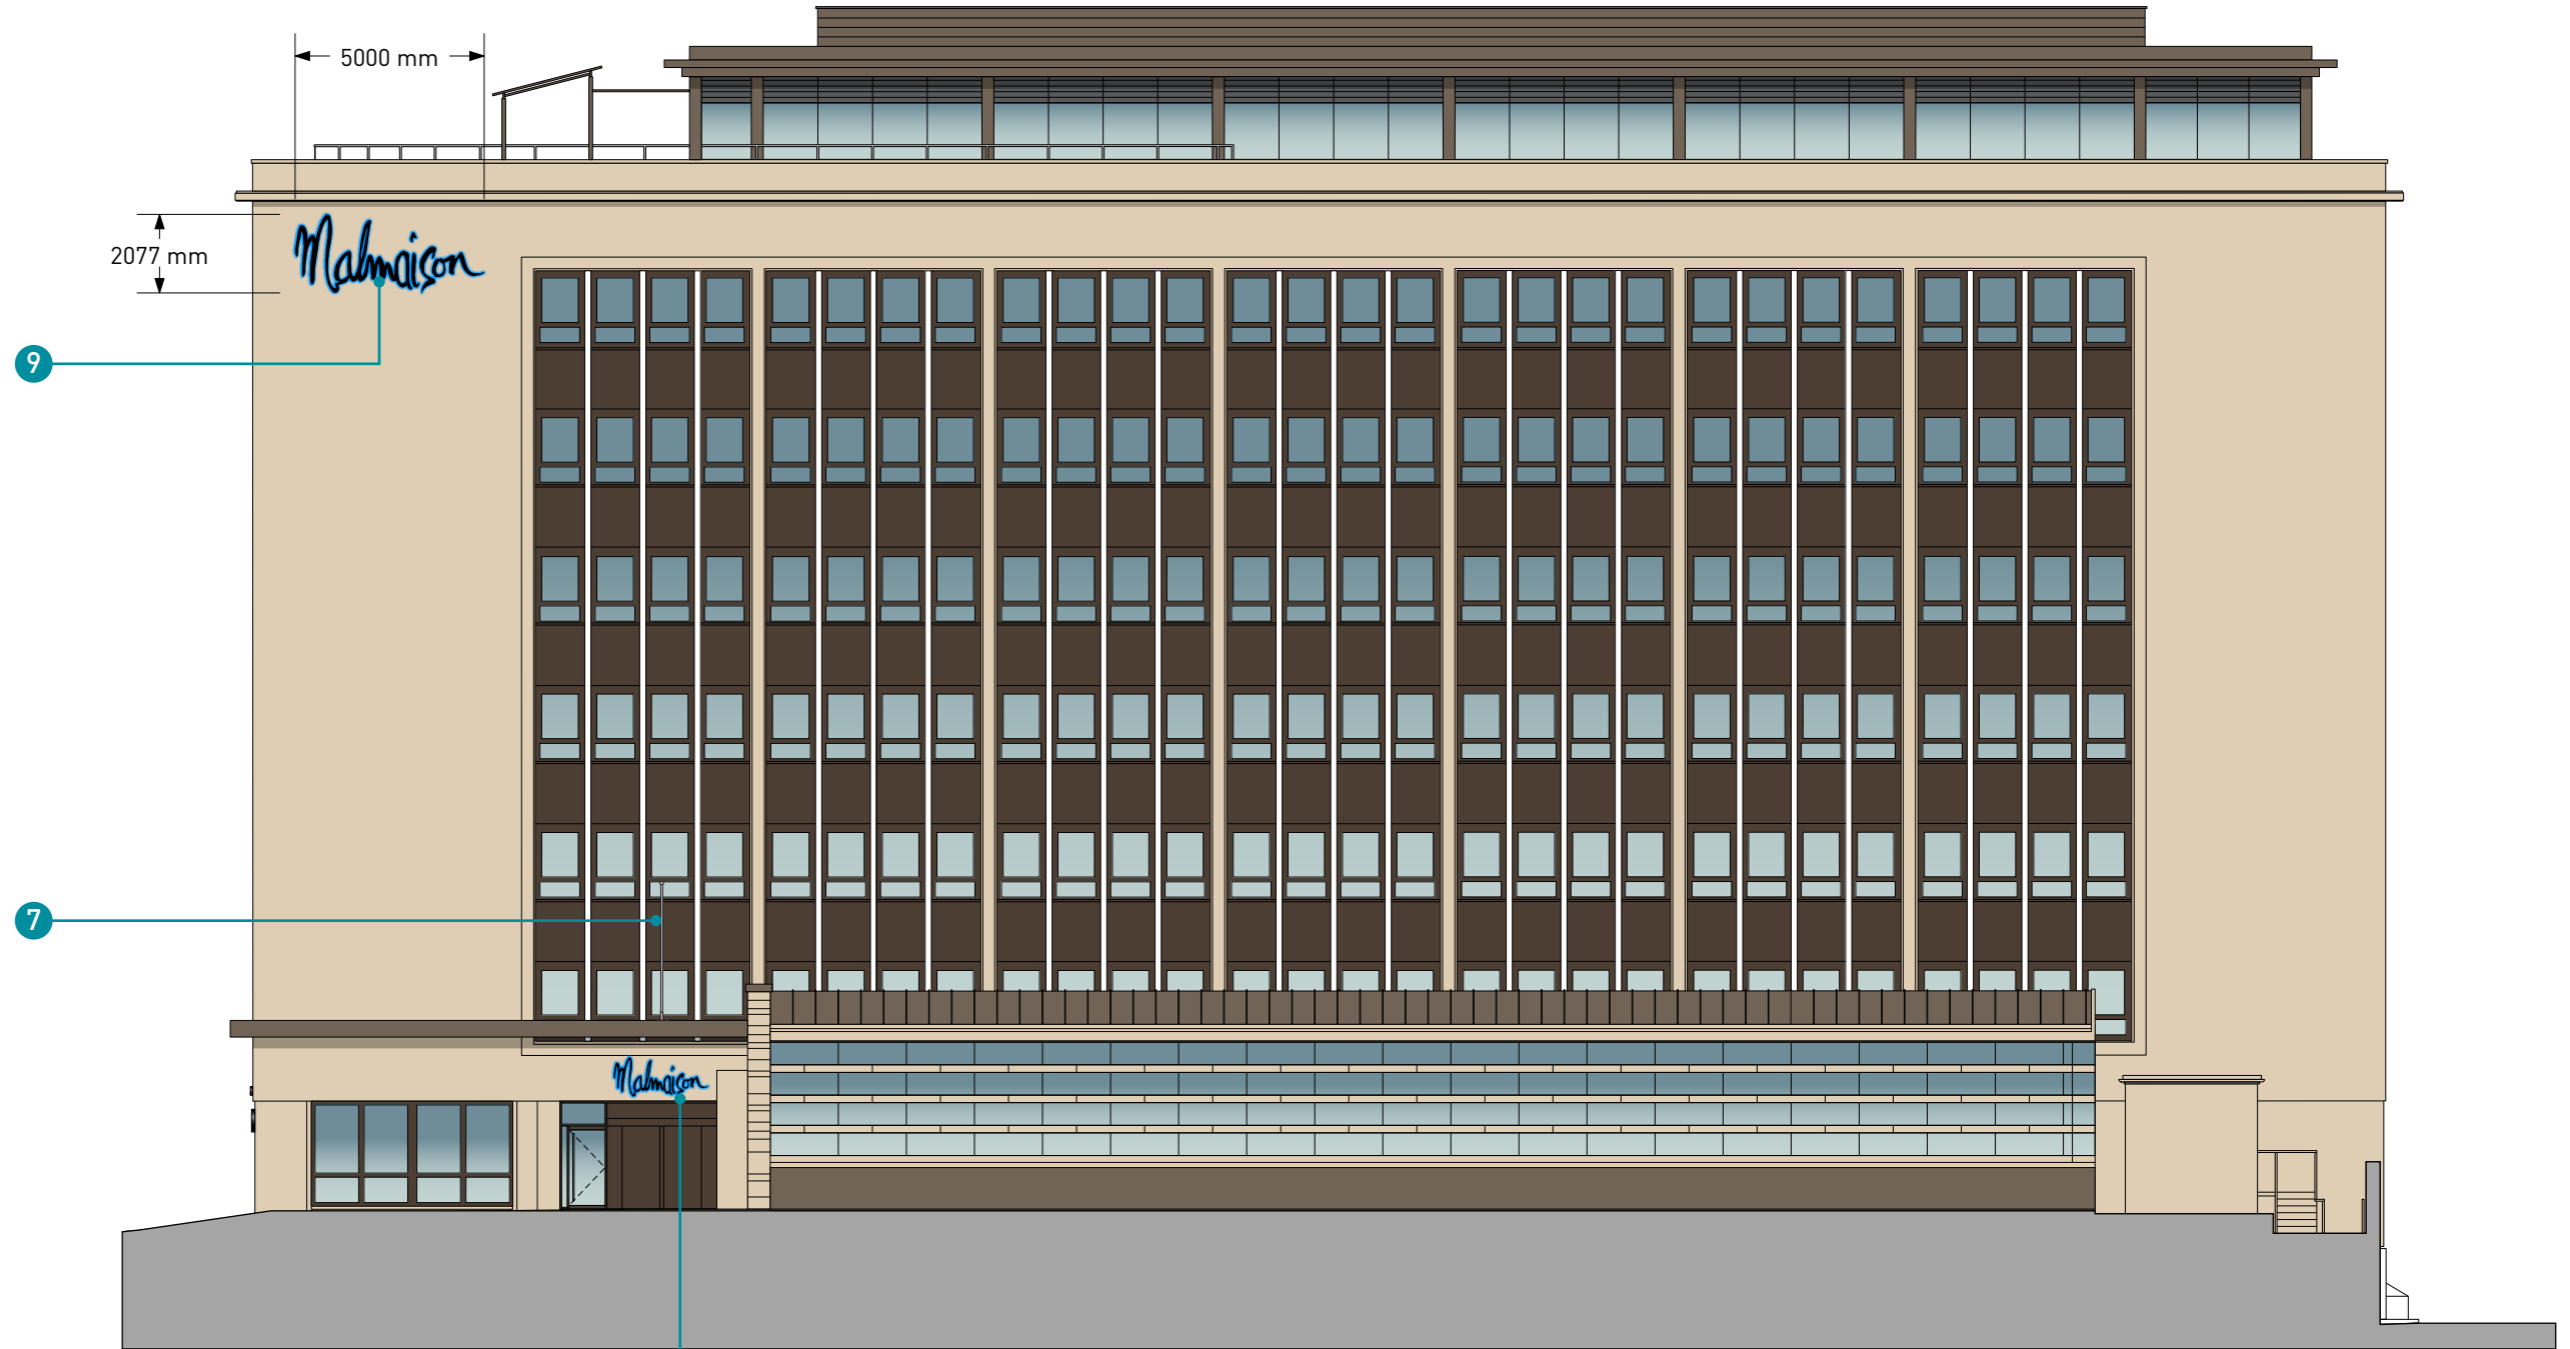

9 HIGH LEVEL SIGN - SCALE 1:30 @ A3

1x set built up, black powder coated aluminium stood off letters with 150mm returns & blue halo illumination.

PROPOSED SOUTH - WEST ELEVATION
(COURTYARD)
SCALE 1:200 @ A3

10 LOW LEVEL SIGN - SCALE 1:30 @ A3

1x set built up, black powder coated aluminium stood off letters with blue halo illumination.

PROPOSED SOUTH-WEST
(COURTYARD) ELEVATION
BLUE HALO