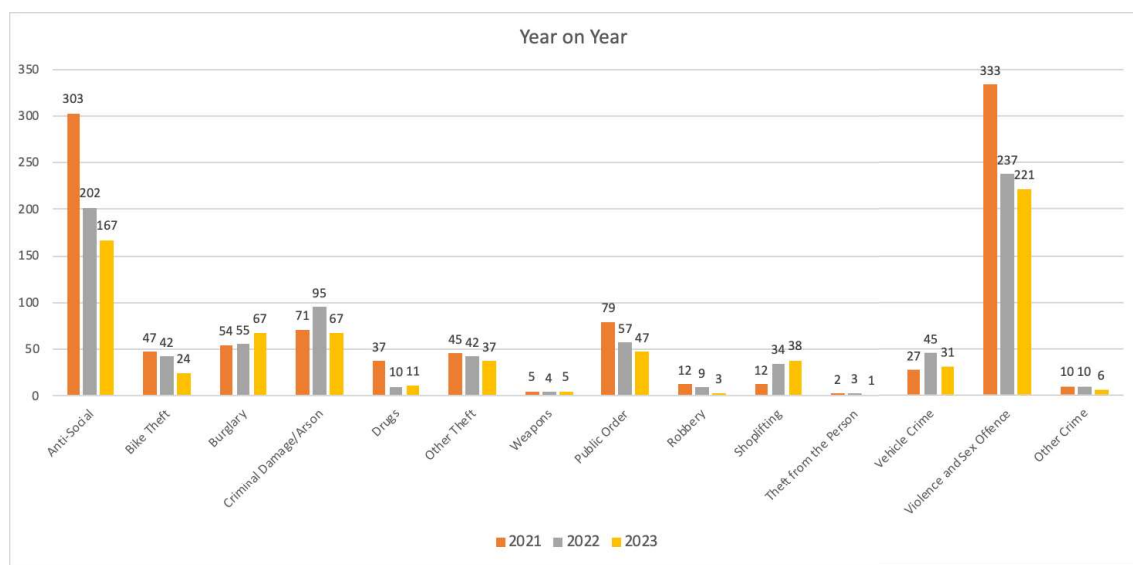

Clifton Area Crime Data

Supporting document for Mr. and Mrs. Lindon, 14 Clifton Green, YO30 6LH

The purpose of this document is to support the recommendations from the Designing Out Crime Officer and Heritage Architect in the desire to repair and rebuild the Love Lane wall. They will look to incorporate a portion of the wall into the house build to exist as an exterior wall. As the owners of one side of the Love Lane wall, there is a wooden access door, that allows them right of way access, that is in a state of disrepair. They are not looking to maintain the access to love lane and instead would like to close this off and deter anyone from wanting to access the property through the door.

Over the past few years there has been a focus to reduce Drugs, Anti-social behaviour, and violence in the area as mentioned in various York press articles. The noticeable decrease in some offences is apparent in the crime statistics as shown below. However, there has been an increase in burglaries and shoplifting shown in the data as well as through anecdotal information through press releases (via York Mix and The York Press). While many of the Antisocial Behaviour and violent offences are occurring away from the Clifton Green area, the Burglary and Vehicle crimes are closer to this property and other more affluent areas of Clifton.

These opportunist crimes are something of concern at this property due to the cover provided by Love Lane for undetected access and an easy escape route. This can be highlighted by a recent break in at the property. On October 18th, 11 of the garages at the rear of this property were broken into in the early hours of the morning (circa 2am). The intruders gained access by climbing over the Love Lane wall as this footage was captured by a rear facing CCTV camera on the property. With a rebuild to the wall they would look to increase security, explore providing footpath lighting, as well as repair the general state of the wall.