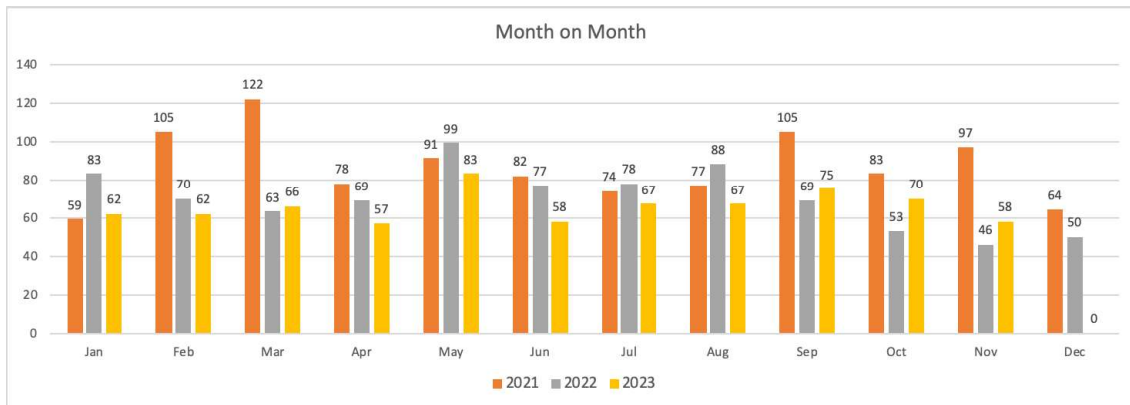

Clifton Area Crime Data

Supporting document for Mr. and Mrs. Lindon, 14 Clifton Green, YO30 6LH

The purpose of this document is to support the recommendations from the Designing Out Crime Officer and Heritage Architect in the desire to repair and rebuild the Love Lane wall. They will look to incorporate a portion of the wall into the house build to exist as an exterior wall. As the owners of one side of the Love Lane wall, there is a wooden access door, that allows them right of way access, that is in a state of disrepair. They are not looking to maintain the access to love lane and instead would like to close this off and deter anyone from wanting to access the property through the door.

Over the past few years there has been a focus to reduce Drugs, Anti-social behaviour, and violence in the area as mentioned in various York press articles. The noticeable decrease in some offences is apparent in the crime statistics as shown below. However, there has been an increase in burglaries and shoplifting shown in the data as well as through anecdotal information through press releases (via York Mix and The York Press). While many of the Antisocial Behaviour and violent offences are occurring away from the Clifton Green area, the Burglary and Vehicle crimes are closer to this property and other more affluent areas of Clifton.

These opportunist crimes are something of concern at this property due to the cover provided by Love Lane for undetected access and an easy escape route. This can be highlighted by a recent break in at the property. On October 18th, 11 of the garages at the rear of this property were broken into in the early hours of the morning (circa 2am). The intruders gained access by climbing over the Love Lane wall as this footage was captured by a rear facing CCTV camera on the property. With a rebuild to the wall they would look to increase security, explore providing footpath lighting, as well as repair the general state of the wall.