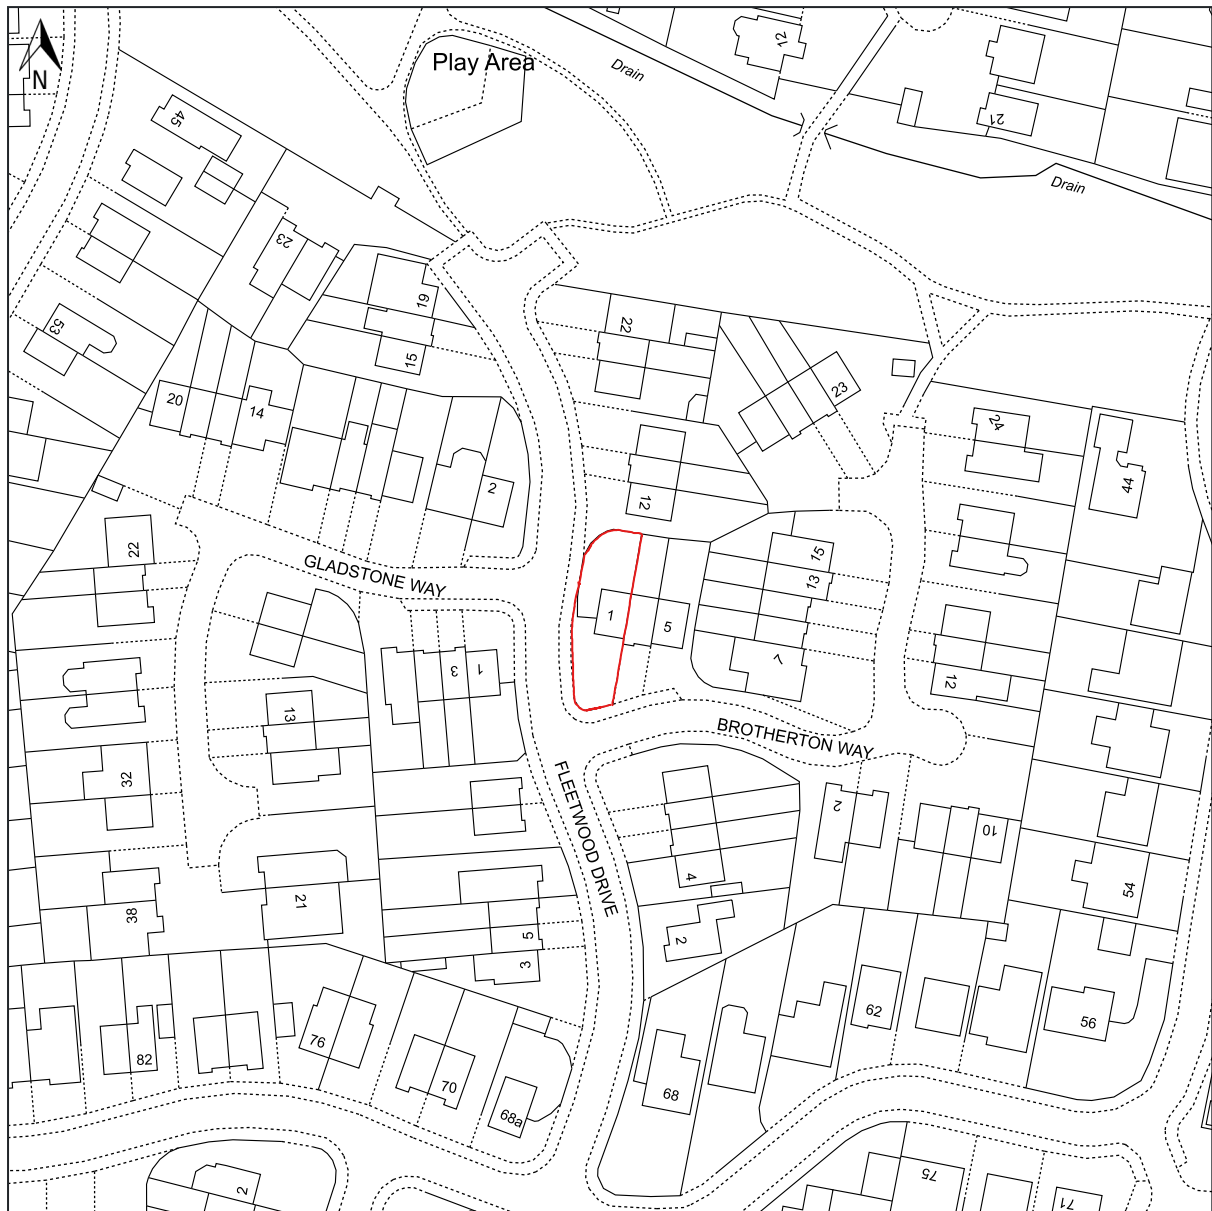

1, BROTHERTON WAY, NEWTON LE WILLOWS, ST HELENS, WA12 9WS

© Crown copyright and database rights, 2023. Ordnance Survey  
0100031673 Created using Plans by Emapsite

Scale: 1:1250

Paper Size: A4

Notes: