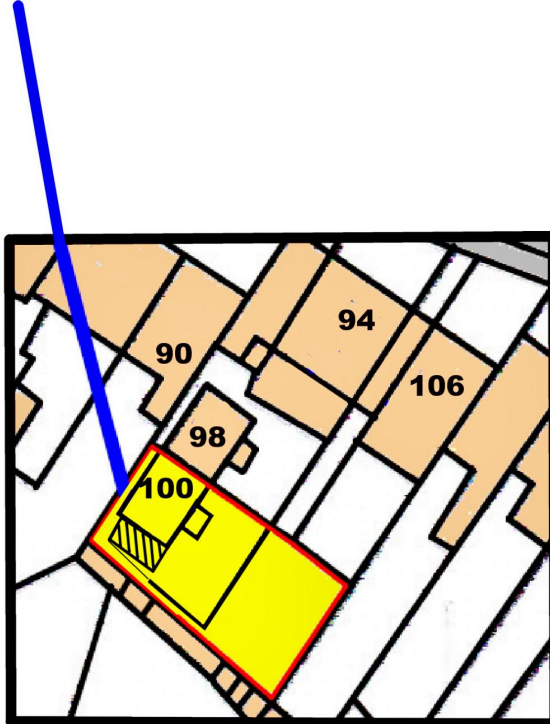

TITLE/SUBJECT

100 CHURCH ROAD, RAINFORD, WA11 8QQ

NORTH

**SITE REFERED TO HIGHLIGHTED
AND EDGED RED**

**FOR EXACT SIZE OF EXTENSION
SEE MAIN PLAN P13724sht1**

SCALE : 1/500 PAPER SIZE A4

REPRODUCED FROM 1:1250 or 1:2500 MAP BY PERMISSION
OF ORDINANCE SURVEY ® ON BEHALF OF THE CONTROLLER
OF HER MAJESTY'S STATIONERY OFFICE