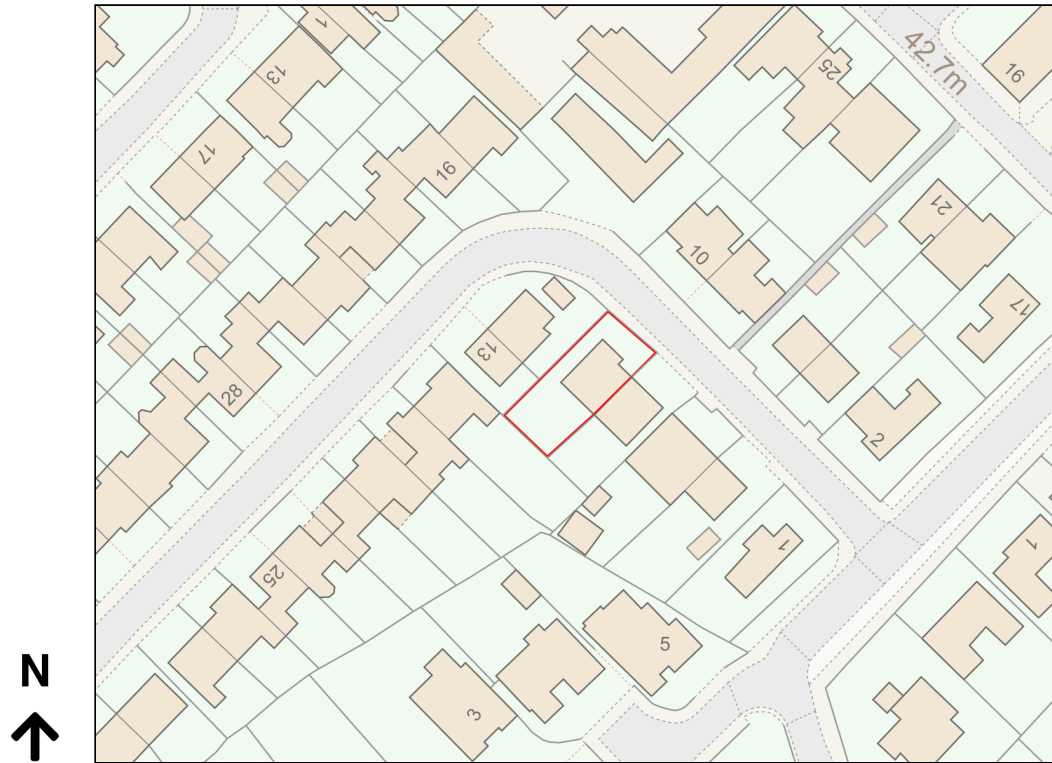

Location Plan

Site Address: 9, Beech Gardens, Rainford, WA11 8DJ

Date Produced: 26-Jan-2024

Scale: 1:1250 @A4

Planning Portal Reference: PP-12760588v1