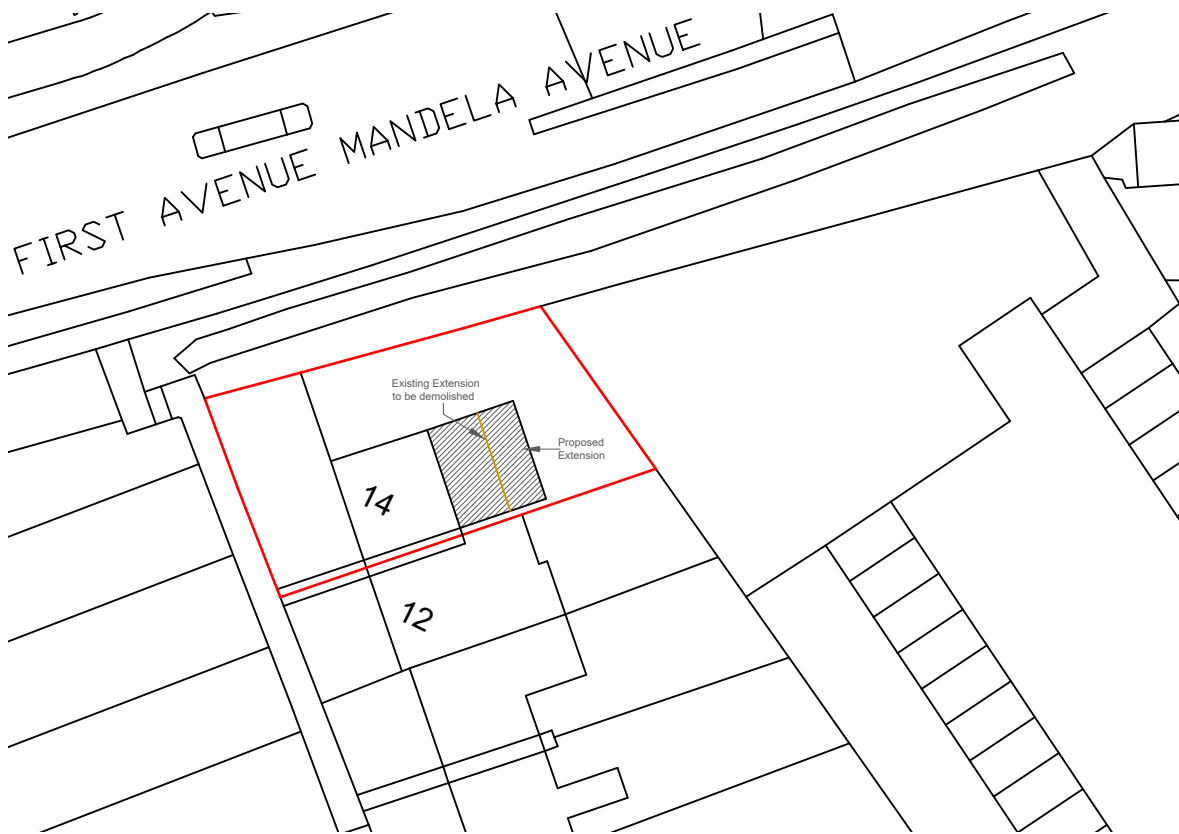

### Location Plan

Scale: 1:1250

1:1250

### Block Plan

Scale: 1:500

1:500

	Project:	Title:	Scale: 1:1250/500@A3
	14 The Hides, Harlow, CM20 3QL	Location Plan  Block Plan	Date: 05.02.2024
			Drawing No.:
			LBA 3382/PA - 04/LB
			Revision
info@lbarchigroup.co.uk		Mob: 07710410150	