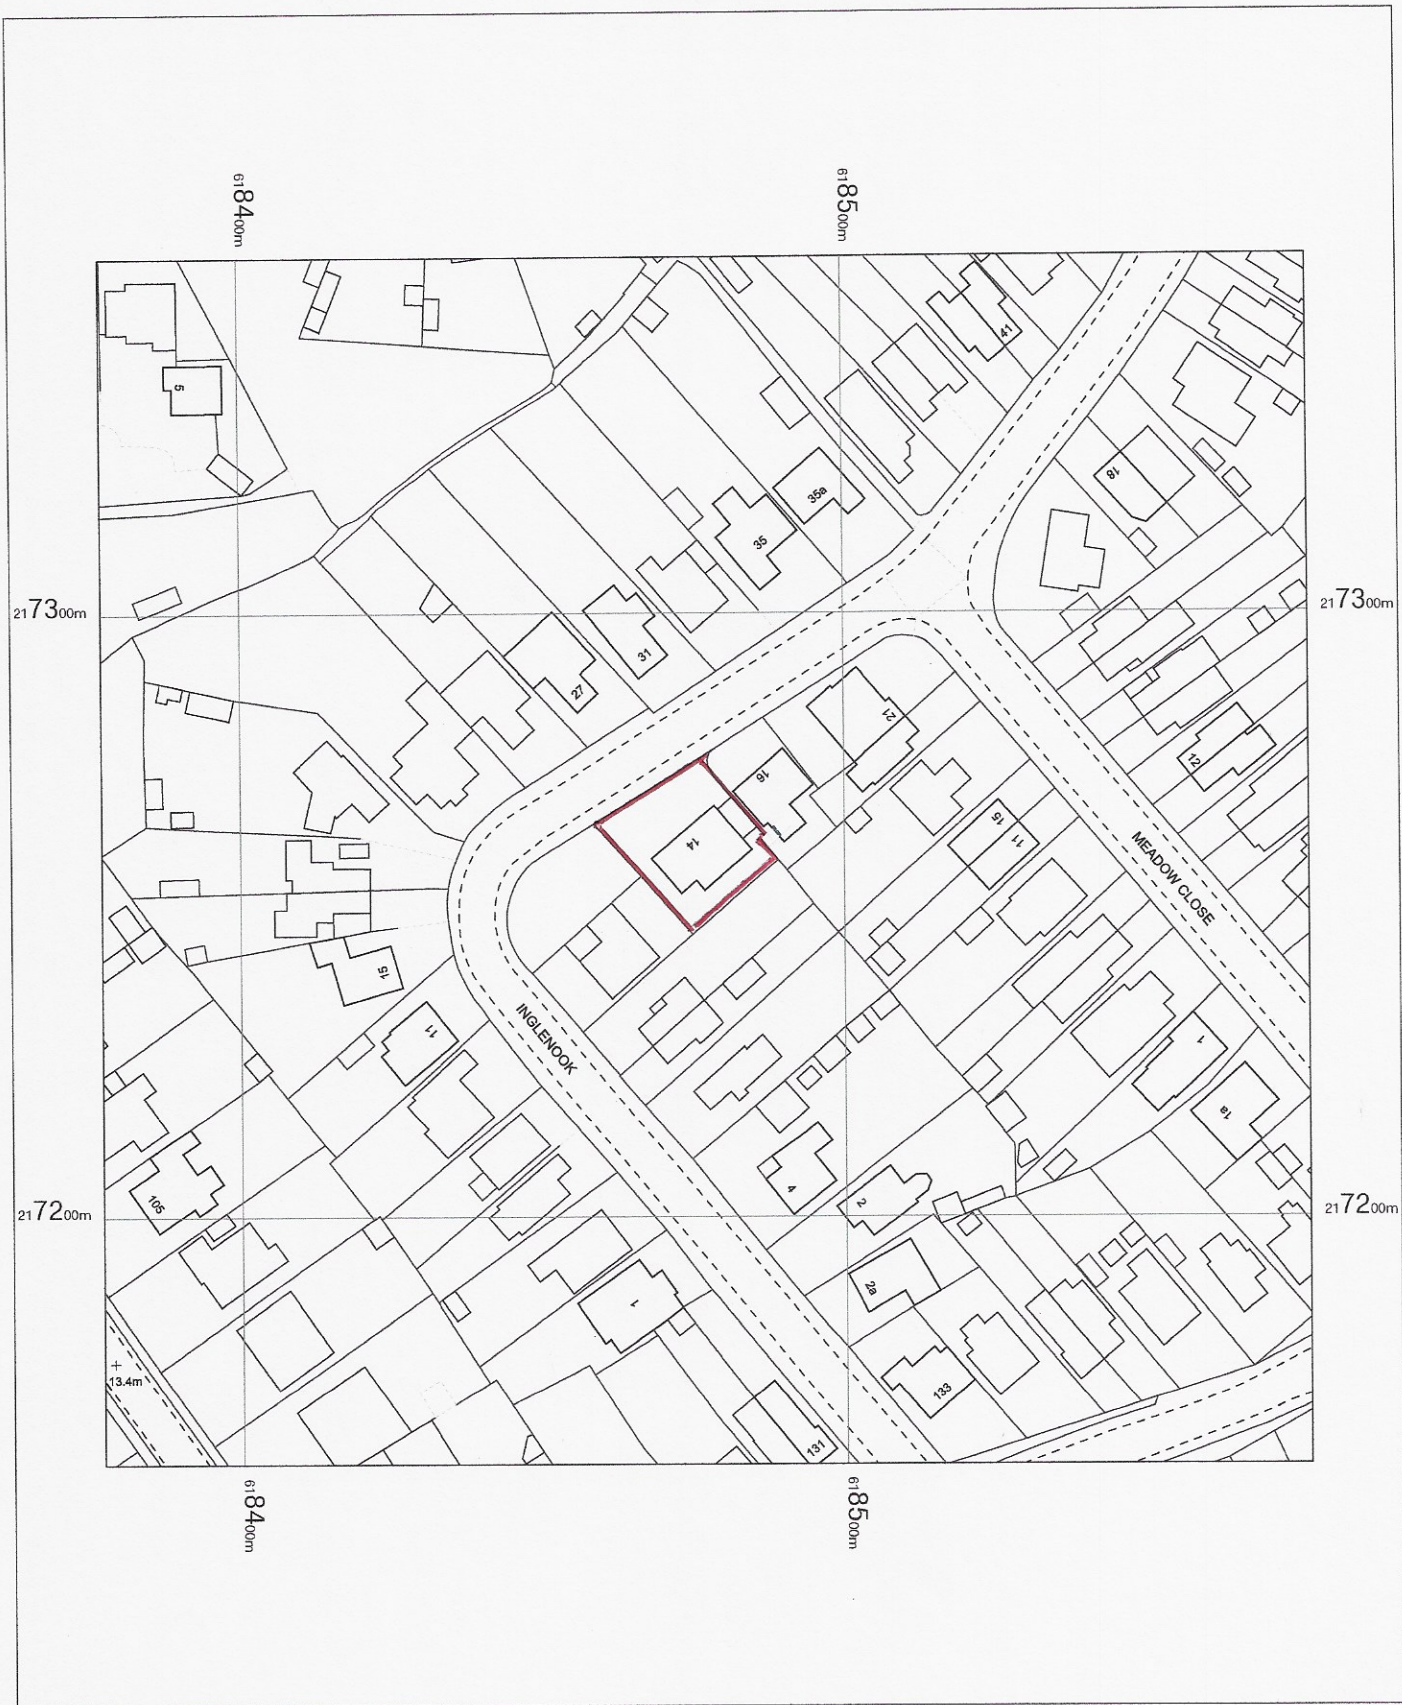

14 Inglenook

OS MasterMap 1250/2500/10000 scale
Friday, January 12, 2024, ID: BLJT-01143718
www.planningapplicationmaps.co.uk

1:1250 scale print at A4, Centre: 618477 E, 217259 N

©Crown Copyright Ordnance Survey. Licence no. 100051661