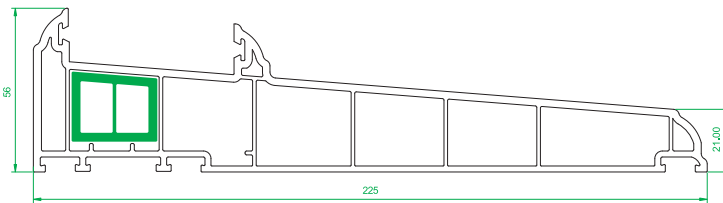

4001
Outer Frame

4002
Small Sash

4003
Medium Sash

4005
150mm Cill

4006
185mm Cill

4007
225mm Cill

4008
24mm Ovolo Co Ex
Glazing Bead

4009
24mm Square Co Ex
Glazing Bead

4010
Interlock

4012
Sash Stop

4013
Sash Stop with upstand

4101
Astragal Bar

4120
20mm Add On

4401
Thermal Insert
For 4001 Outer Frame

4402
Thermal Insert
For 4003 Medium Sash

4403
Thermal Insert
For 4002 Small Sash