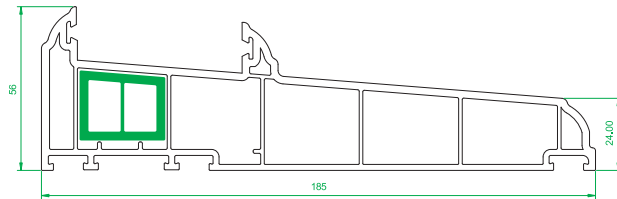

4001
Outer Frame

4002
Small Sash

4003
Medium Sash

4005
150mm Cill

4006
185mm Cill

4007
225mm Cill

4008
24mm Ovolo Co Ex
Glazing Bead

4009
24mm Square Co Ex
Glazing Bead

4010
Interlock

4012
Sash Stop

4013
Sash Stop with upstand

4101
Astragal Bar

4120
20mm Add On

4401
Thermal Insert
For 4001 Outer Frame

4402
Thermal Insert
For 4003 Medium Sash

4403
Thermal Insert
For 4002 Small Sash