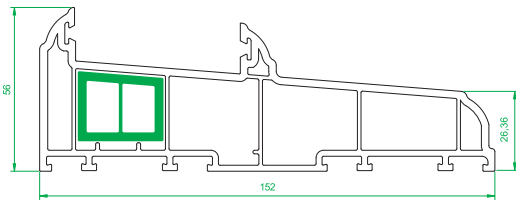

4001
Outer Frame

4002
Small Sash

4003
Medium Sash

4005
150mm Cill

4006
185mm Cill

4007
225mm Cill

4008
24mm Ovolo Co Ex
Glazing Bead

4009
24mm Square Co Ex
Glazing Bead

4010
Interlock

4012
Sash Stop

4013
Sash Stop with upstand

4101
Astragal Bar

4120
20mm Add On

4401
Thermal Insert
For 4001 Outer Frame

4402
Thermal Insert
For 4003 Medium Sash

4403
Thermal Insert
For 4002 Small Sash