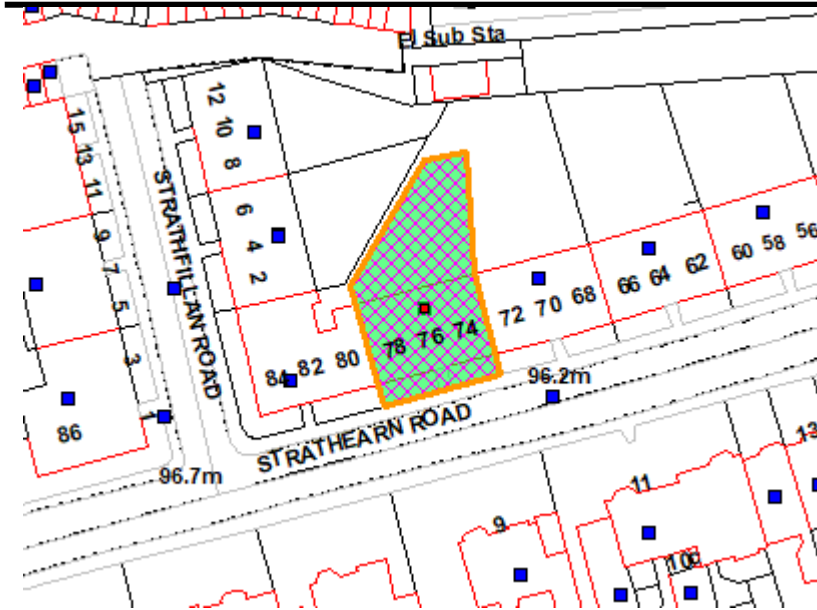

Neighbours Notified for 24/00329/FUL Date 29 January 2024

Location Plan

Reproduction from the Ordnance Survey mapping with permission of the Controller of Her Majesty's Stationery Office
© Crown Copyright.
Unauthorised reproduction infringes Crown copyright and may lead to prosecution or civil proceedings. Licence
Number 100023420 The City of Edinburgh Council 2012.

3F2 10 Strathfillan Road Marchmont Edinburgh

1F1 64 Strathearn Road Marchmont Edinburgh

66 Strathearn Road Marchmont Edinburgh EH9 2AD

Flat 4 11 Strathearn Road Marchmont Edinburgh

3F1 10 Strathfillan Road Marchmont Edinburgh