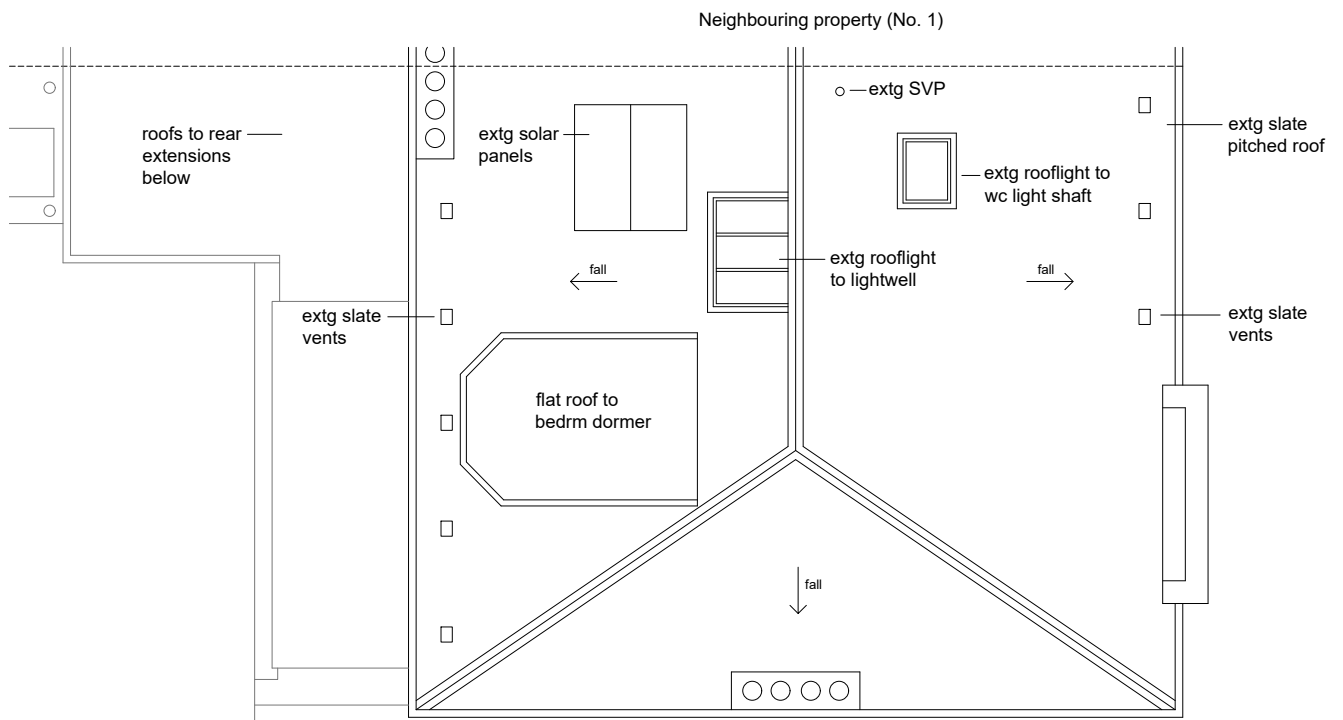

Proposed

NOTE:
Both new rooflights to be Velux 'Conservation Roof Windows', with black external colour and fitted with recessed flashings

Existing

| | | | | | |
|---|-------|---------|---------|---|-------|
| New Rooflights to 3 Findhorn Place, Edinburgh | | | | | |
| Alexander Philip - Architect 11 Dick Place Edinburgh EH9 2JS tel/ fax 0131 668 3030 email mail@alexanderphilip.com | | | | Drawing Title Roof Plan - Existing & Proposed | |
| Date | Scale | Job No. | Drq No. | Rev. | Stat. |
| Jan '24 | 1:100 | 2304 | 20 | | PL |