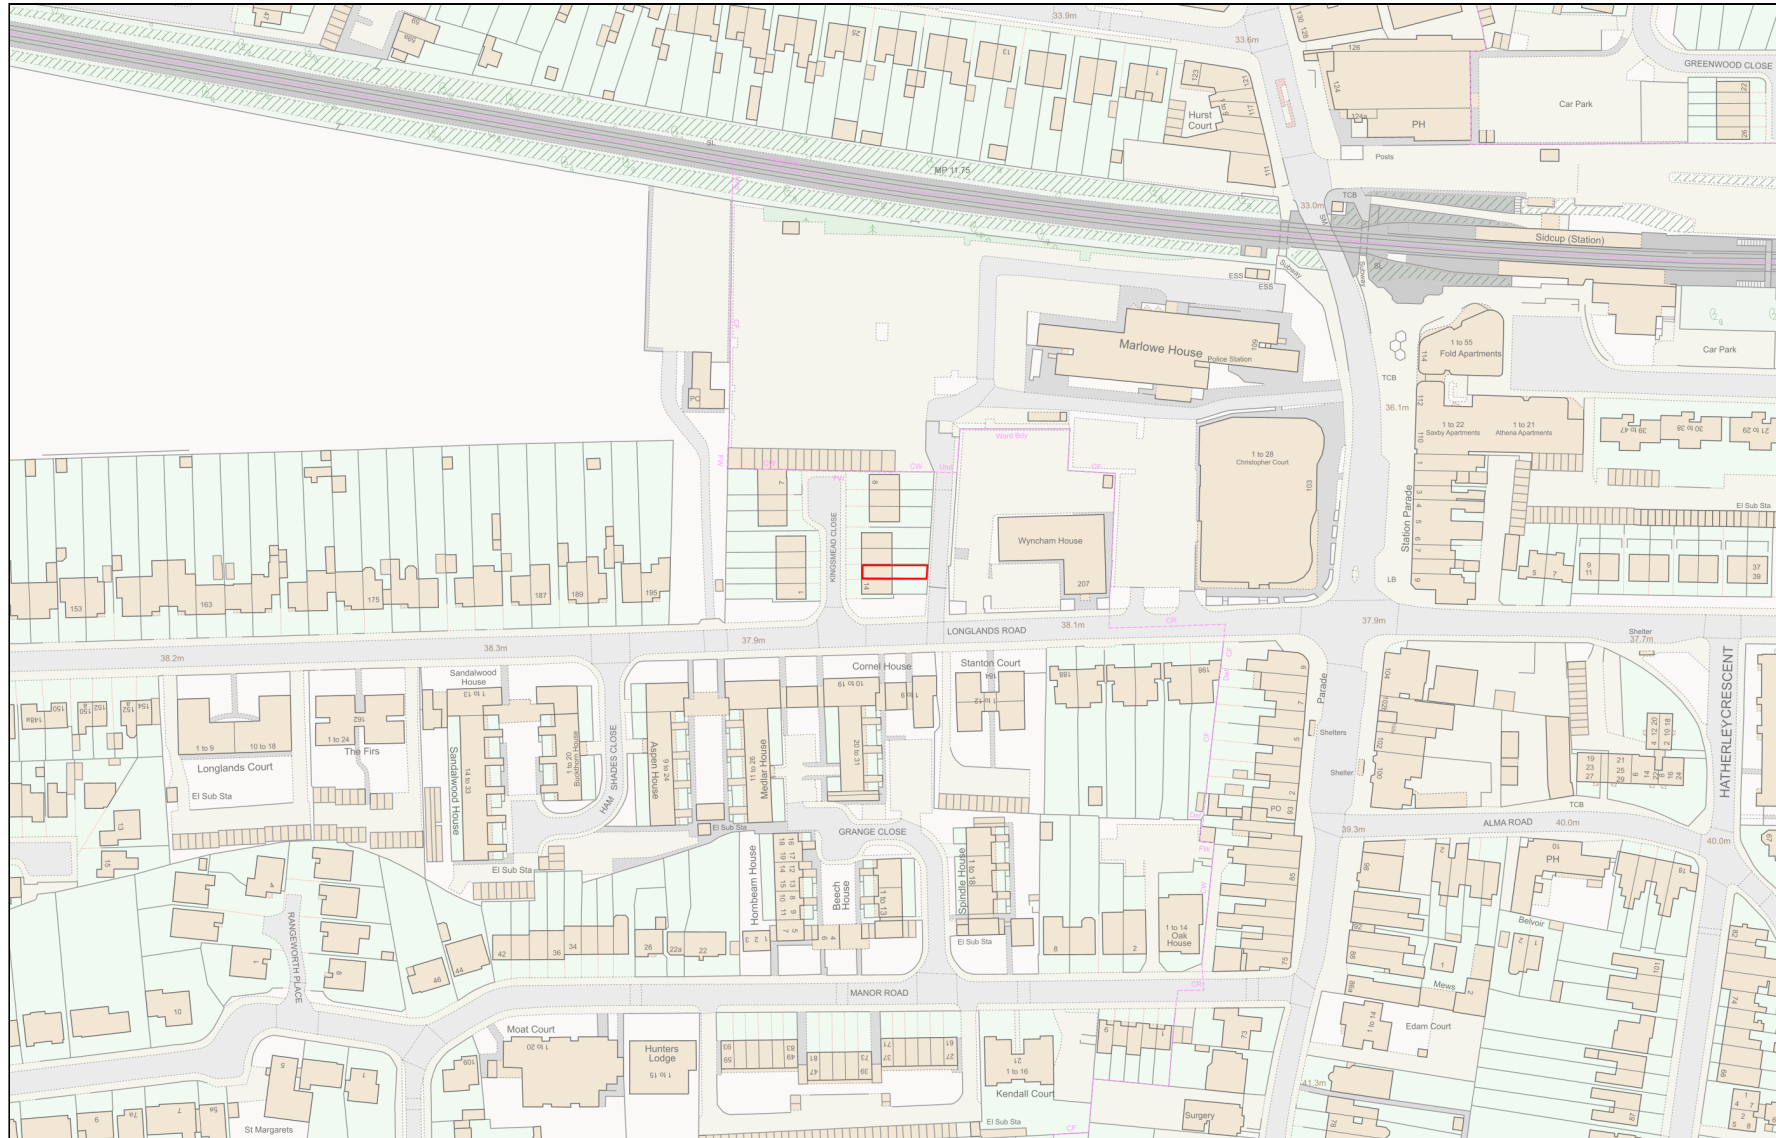

# Location Plan

Site Address: 13, Kingsmead Close, Sidcup, DA15 7LA

Date Produced: 29-Jan-2024

Scale: 1:2500 @A4

Planning Portal Reference: PP-12738275v2