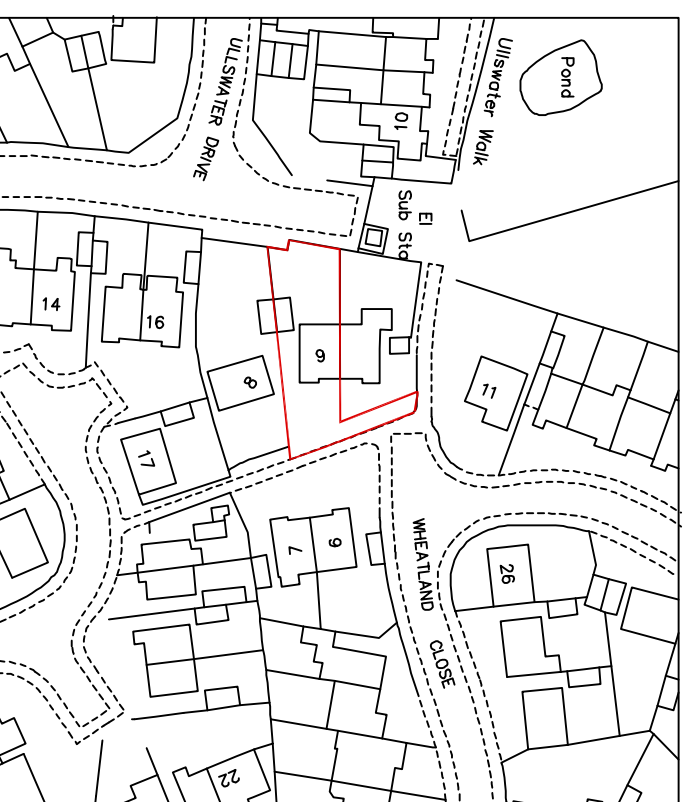

GENERAL NOTES

Do not scale from this drawing.

This drawing has been prepared solely for planning purpose only.

No.	Description	Date
A	First Issue	28.12.2023

arChitecture
365

+447983399646
Architecture365 Ltd
contact@architecture365.co.uk
www.architecture365.co.uk
20 Lynnouth Road
Leicester
LE5 1NA

Project
9 WHEATLAND CLOSE LE2 4SY

Drawing Title
LOCATTON PLAN

Drawing No.
PL9 A203

Rev
A
Scale @ A3
1:1250

Scale 1:1250
0 10 30 60 120m