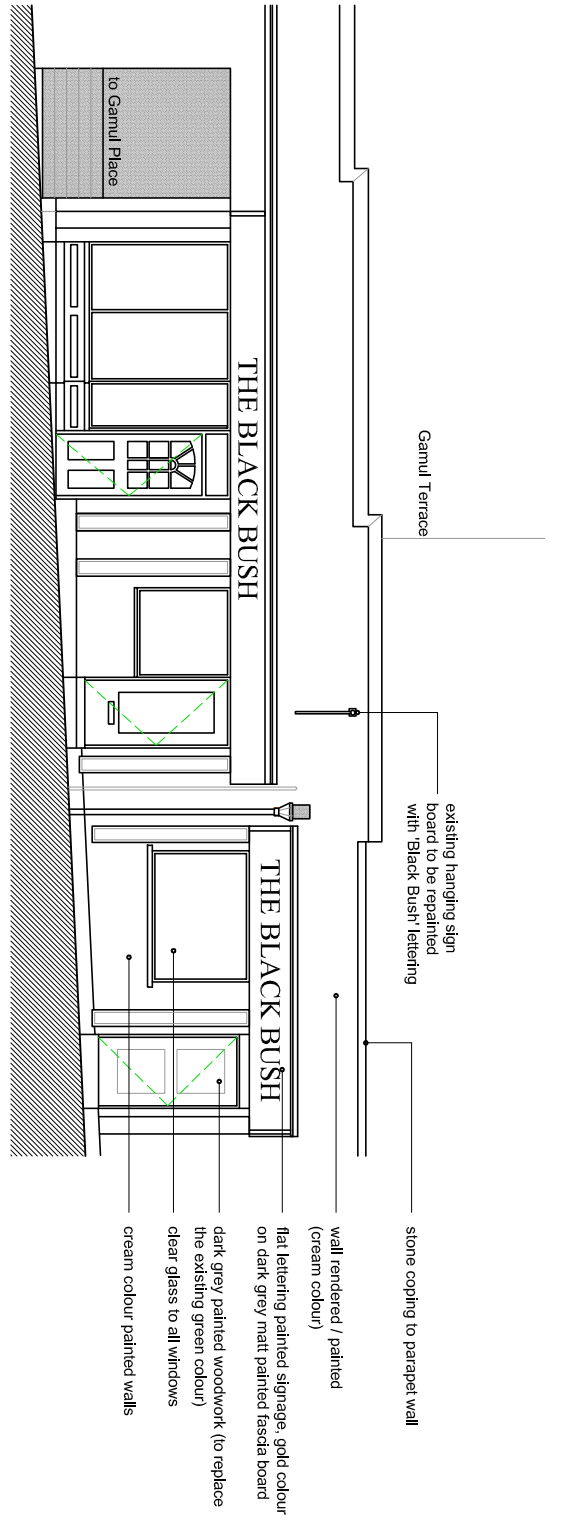

LOWER BRIDGE STREET
PROPOSED PLAN

LOWER BRIDGE STREET
PROPOSED ELEVATION 'A'

go2plan
 Design & Planning

Tel: 07957 634478 email: jon@go2plan.co.uk

PROPOSED FLOOR PLAN & FRONT ELEVATION
 56 - 60, LOWER BRIDGE STREET
 CHESTER
 CH1 1RU

Dwg No. **LBS 003**
 Scale: **1:100 @ A3**
 date: **05.01.24**
 drawn: **jon evans**