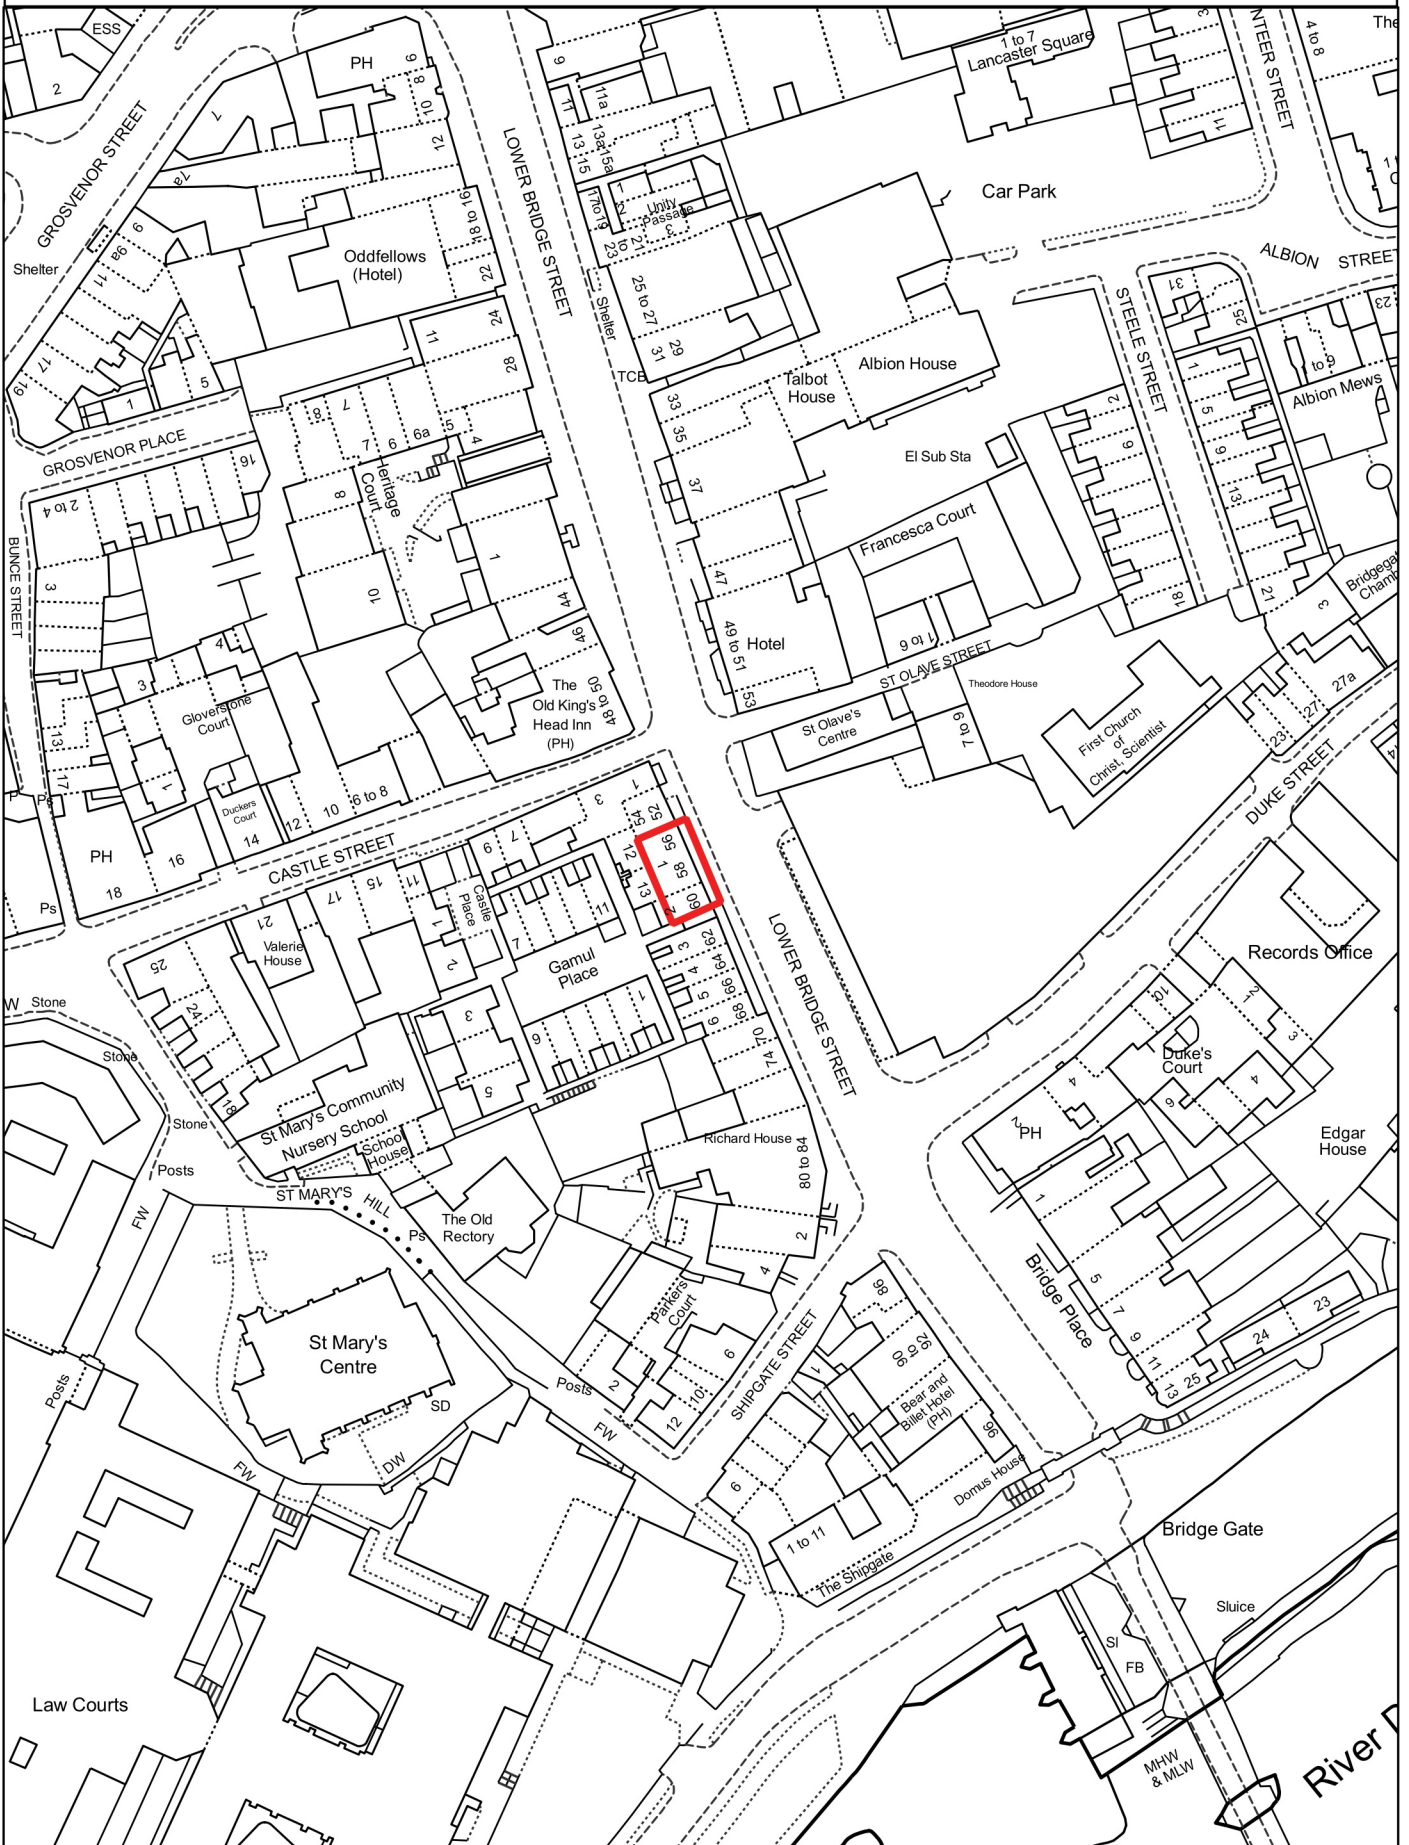

56 - 60 Lower Bridge Street, Chester

1:1250

Property Information Unit: CFisher
Asset Management and Development
Date: June 2022

© Crown copyright and database rights 2022
Ordnance Survey 100049046

Aerial Imagery
Copyright 2010 Geoperspectives
supplied by BlueSky