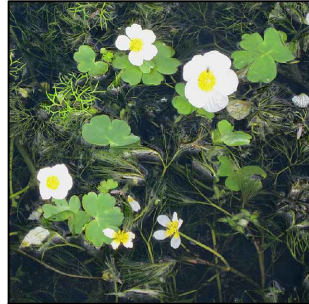

Plants based on those shown below.
(Not to scale and don't need to be)

Water Crowfoot (Ranunculus Aquatilis)

Broadleaved pond weed (Potamogeton-natans)

Rock to be used in the rock feature

Project : **Maghull HC Woodland**