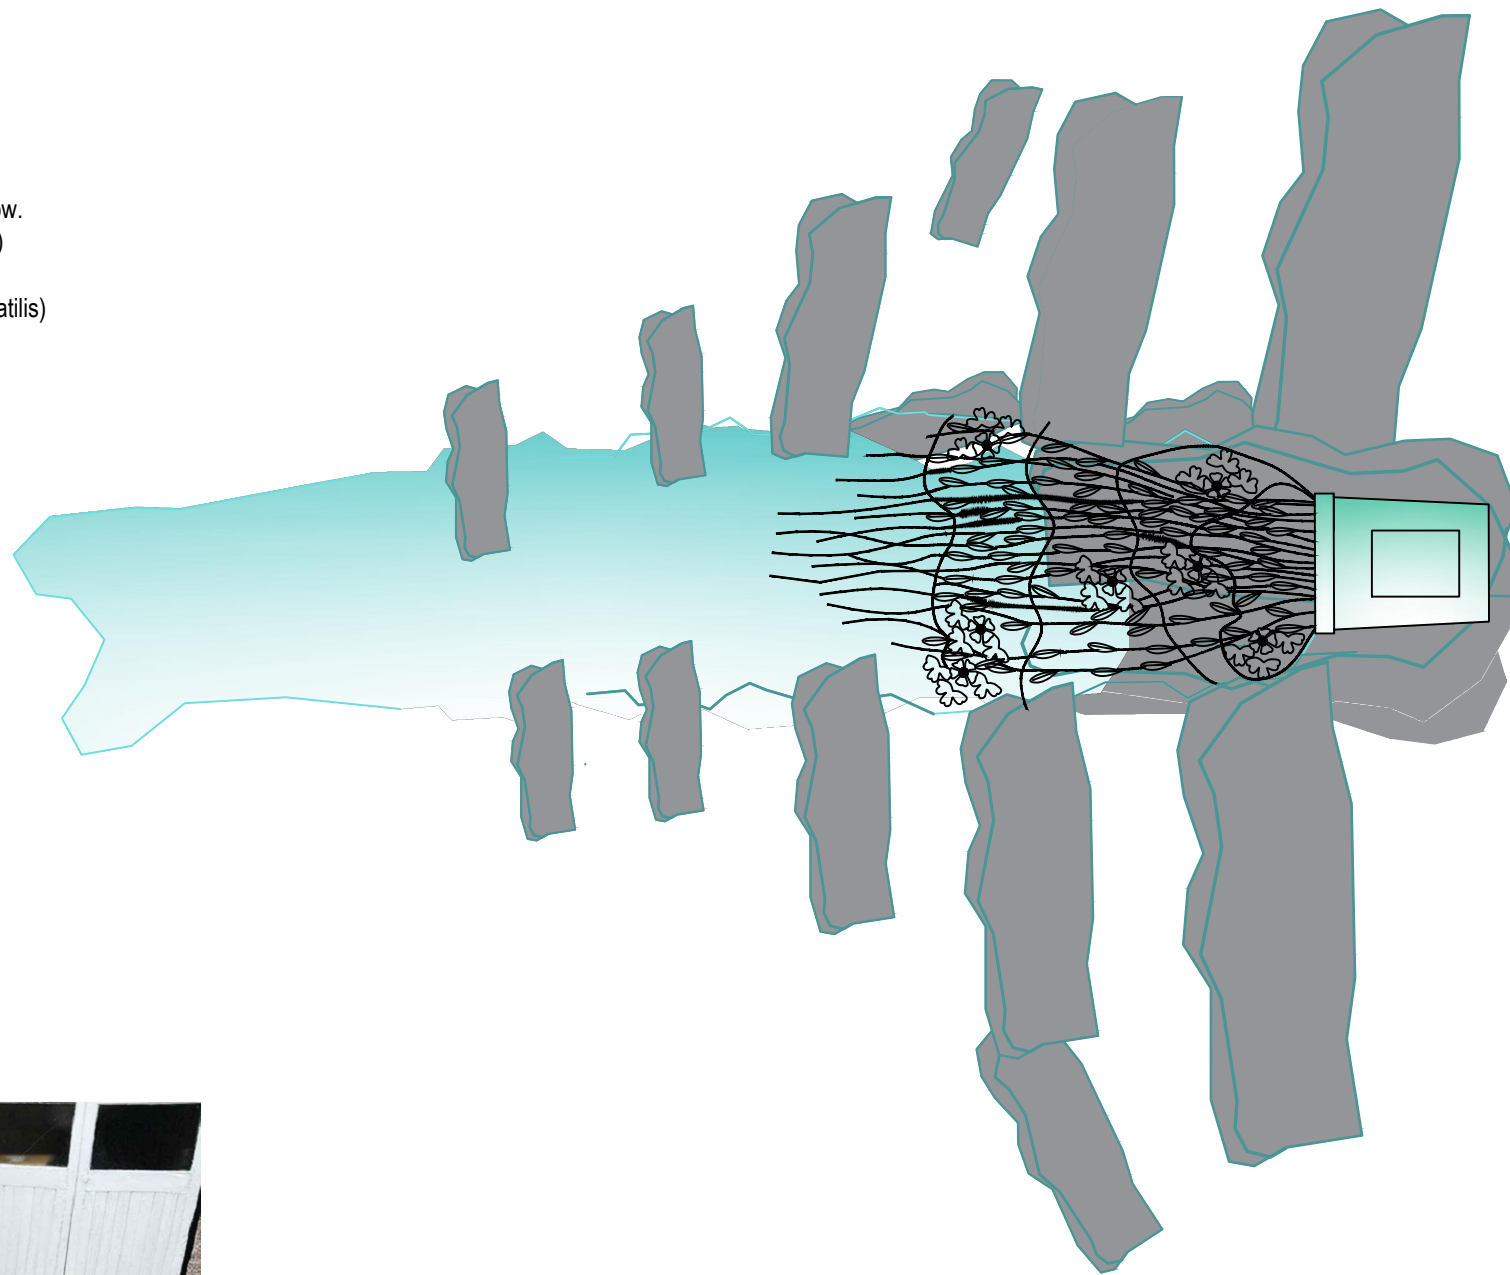

Plants based on those shown below.
(Not to scale and don't need to be)

Water Crowfoot (Ranunculus Aquatilis)

Broadleaved pond weed (Potamogeton-natans)

Rock to be used in the rock feature

Project : **Maghull HC Woodland**

Title : **Dry River Detail**

Date : 01/2024 Drawn by : NL

Scale : 1:20 @ A3 Checked by :

Issue : Dwg status :

Revision No :

Drawing No : **GGM 2608 22**

**GROUNDWORK
GREATER MANCHESTER**

Trafford Ecology Park
Lake Road
Trafford Park
Manchester M17 1TU
Tel: 0161 220 1000