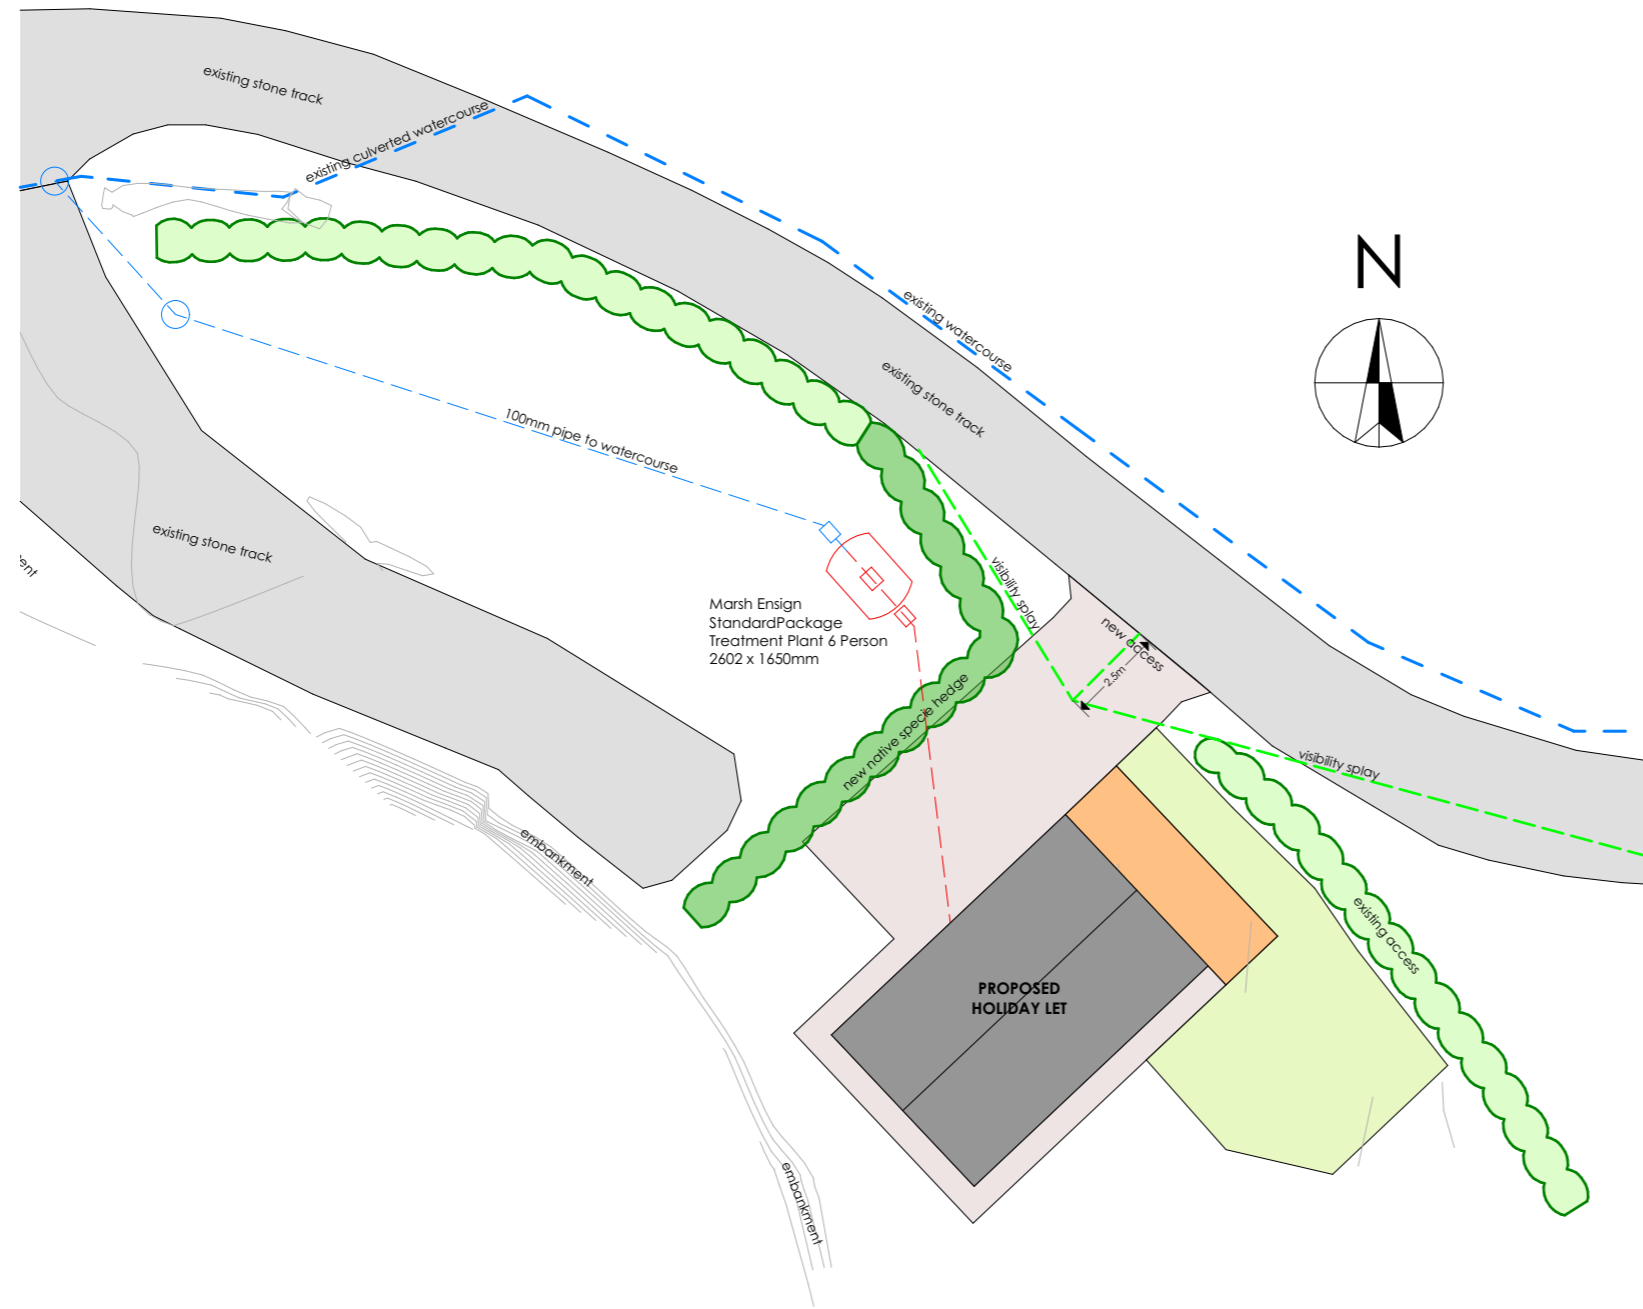

Do not scale from this drawing. The copyright for this drawing remains with Batch Valley Design unless agreed otherwise.

BATCH VALLEY DESIGN
ARCHITECTURAL SERVICES

www.batchvalleydesign.com	job title	Proposed Holiday Let Log Cabin		
	client	Pontesbury Hill, PONTESBURY, Shropshire, SY5 0YN		
	drawing	SPEAKE		
	PLANNING	VISIBILITY SPLAYS		
	drawing scale	1:200	paper size	A3
	job. num.	665.04	rev.	
	date	NOV 2023		
	info@batchvalleydesign.com	t. 07773 388837		