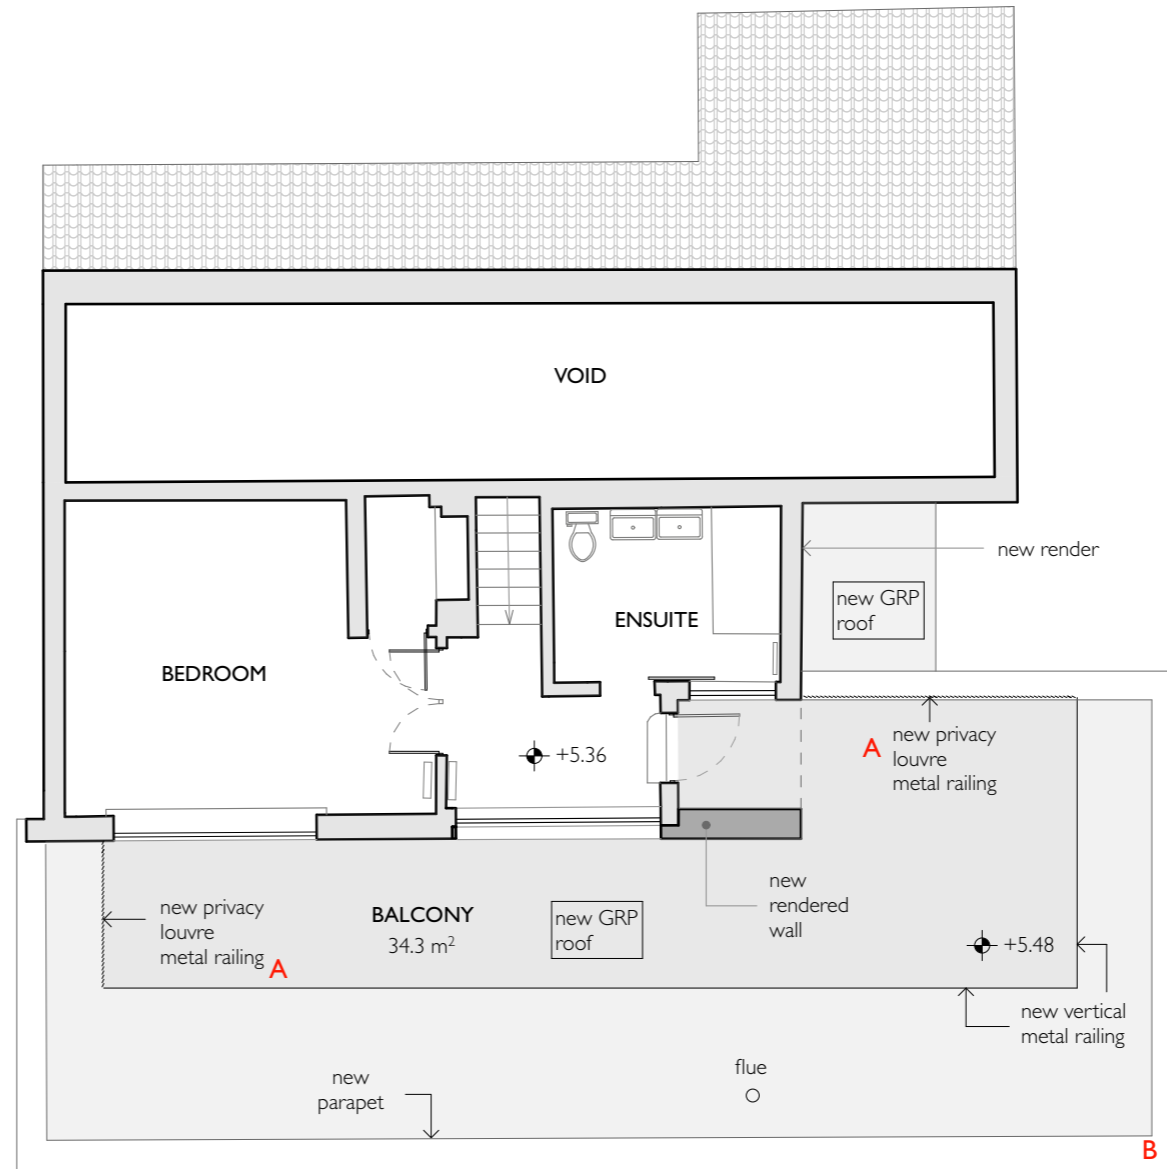

A - privacy louvre metal railing

A - privacy louvre metal railing

colour of railing -
RAL 7016 to match windows/doors

B - vertical metal railing

Drawing No.

5.1

Drawing Name:

BALUSTRADE DETAILS