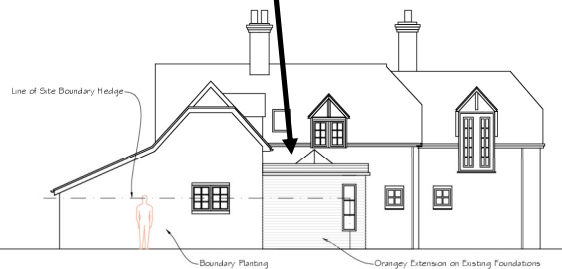

## 1.1 - Materials - Roofing, Roof light + Brickwork + Rainwater Goods Bi Fold Doors

Black metal rainwater pipes

Lantern Light in Single Ply Flat roof

Powder Coated Bi-Fold Doors

Painted Brickwork  
As ex Cottage

1 Proposed North-East Elevation  
1 : 100

2 Proposed South-East Elevation  
1 : 100