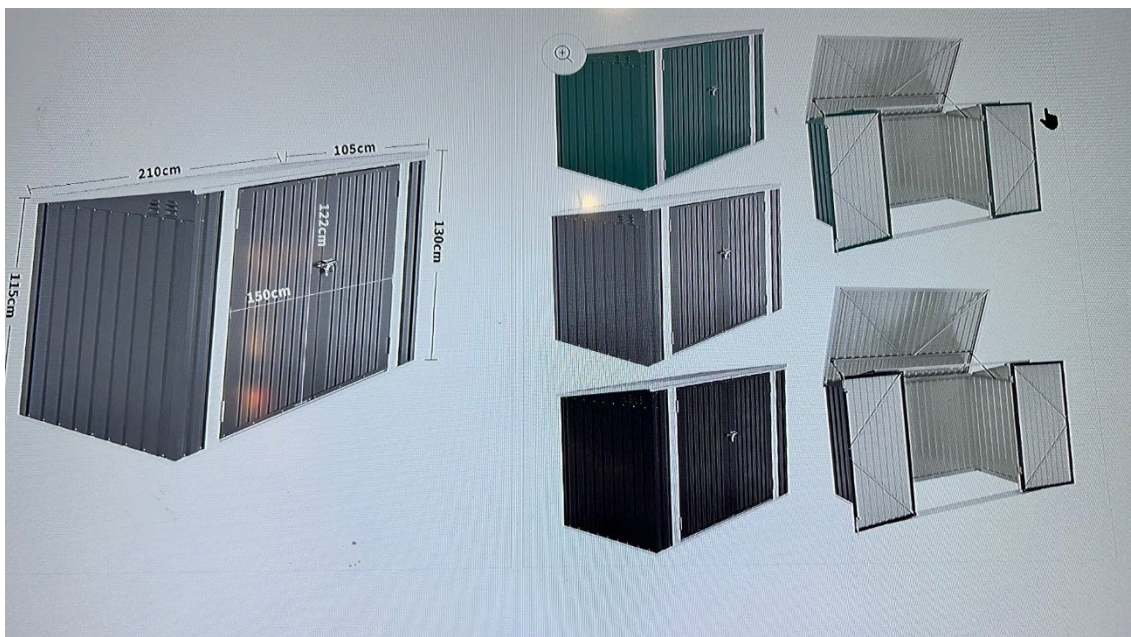

Sheds and Cycle stands provision required.

Garden Sanctuary 210CM Wide Steel Lockable Garden Bike Shed Bicycle Storage Shed

Sheffield Cycle Stands set in brushed concrete slab for occasional external use