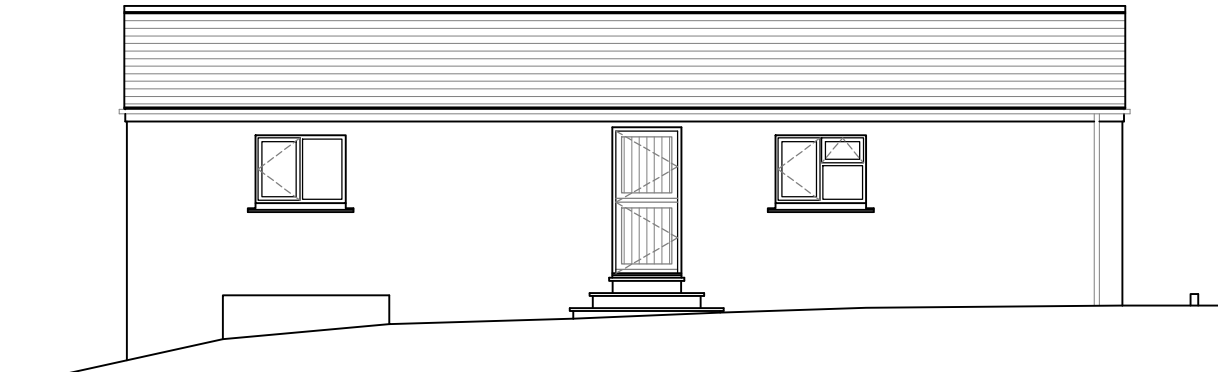

North Elevation

West Elevation

South Elevation

East Elevation

© This drawing is the Copyright of Eco Architectural. It should not be relied on or used in circumstances other than those for which it was originally prepared.

REV	DATE	
0	DEC 23	ORIGINAL

ARCHITECTURAL

First Floor, Admiralty House, 2 Bank Place, Falmouth, Cornwall. TR11 4AT
Tel: 07738 059551

LOCATION

Green Valley, Seworgan, Constantine, TR11 5QN

PROJECT

Proposed Change of Use of Ancillary to Holiday Let

DRAWING TITLE

Existing Elevations

PROJECT MANAGER JB

SCALE

1:100 @ A3

DRAWING NO
DEAKIN/003

REVISION