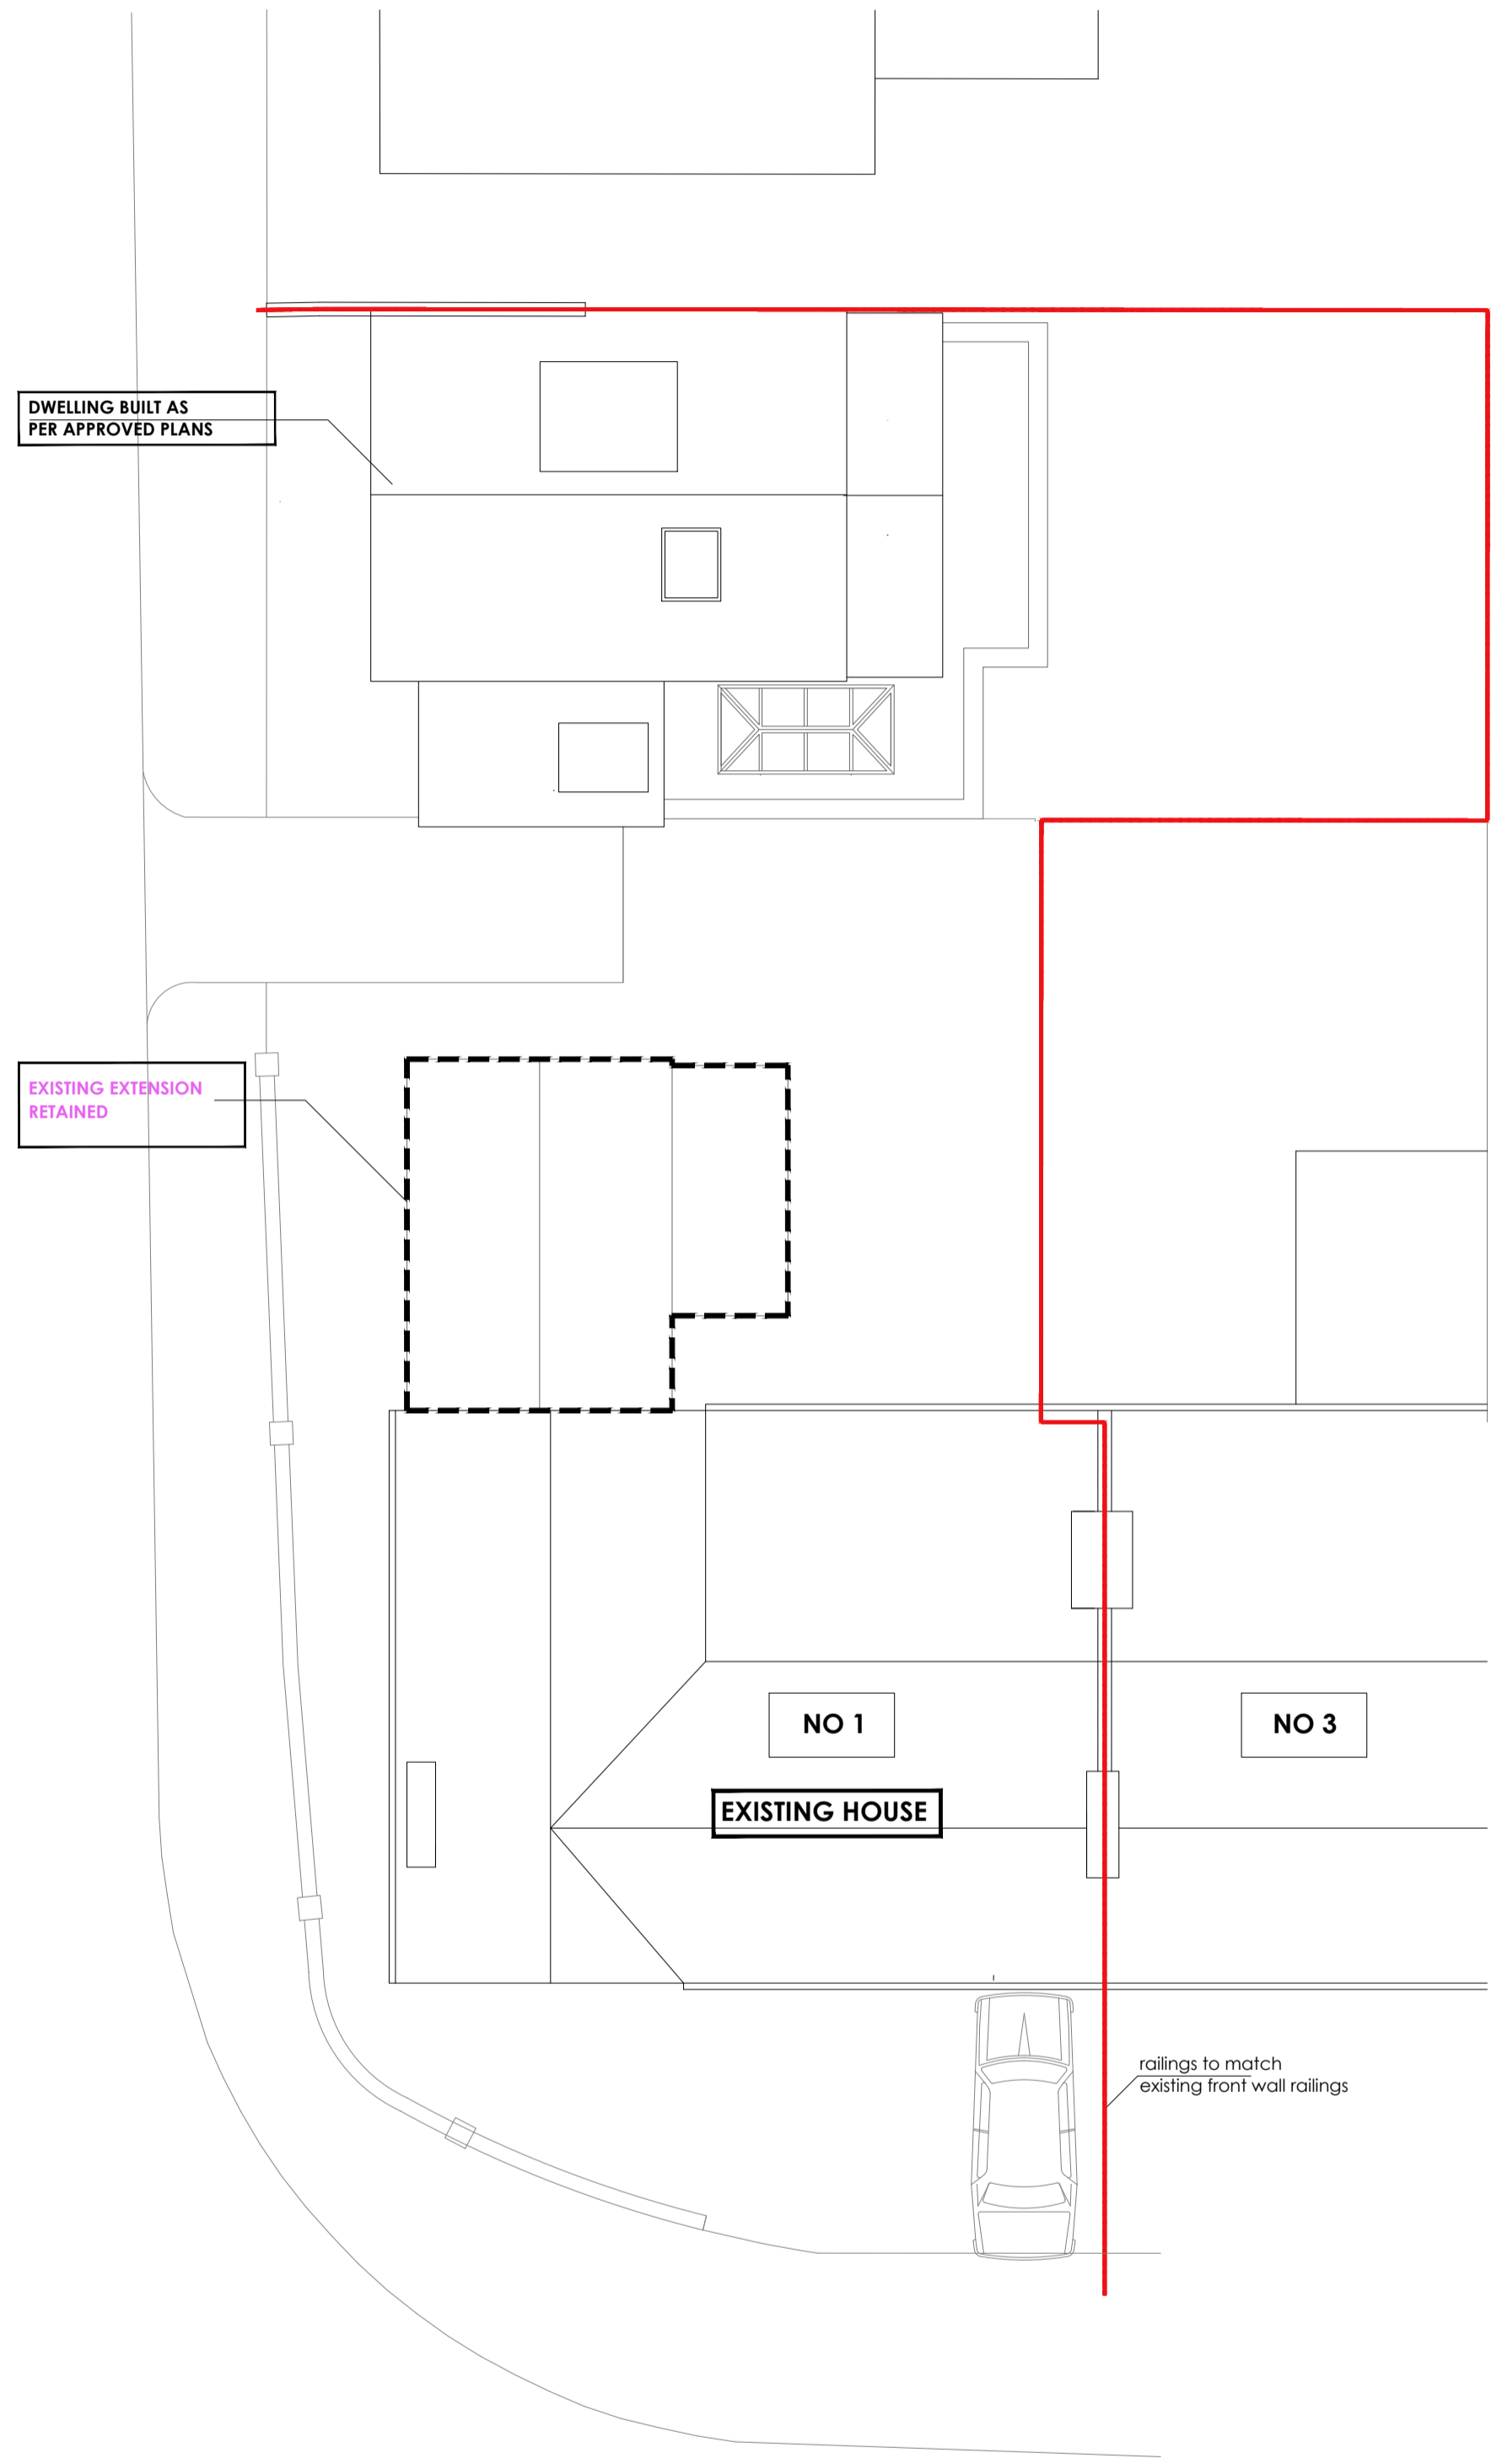

**NOTES**  
 THIS DRAWING IS THE SUBJECT OF  
 COPYRIGHT AND DESIGN RIGHTS  
 AND SHALL NOT BE REPRODUCED,  
 LOANED, COPIED OR SUBMITTED  
 TO ANY OTHER PARTY WITHOUT  
 CONSENT.

**PRE EXISTING - ROOF PLAN**  
 SCALE 1:100

**APPROVED - ROOF PLAN**  
**APP/N5090/A/13/2200572**  
 SCALE 1:100

**AS BUILT- ROOF PLAN**  
 SCALE 1:100

NO.	DR.	INFO
DATE		
REVISION		
<b>PROJECT</b>		
1 KING STREET		
EAST FINCHLEY, LONDON N2		
<b>CLIENT</b>		
<b>DRAWING TITLE</b>		
PRE-EXISTING, APPROVED, AS-BUILT		
ROOF PLAN		
<b>SCALE</b>	1:100	1:50
<b>SIZE</b>	A1	A3
<b>JOB NO.</b>	202389	
<b>STAGE</b>	BR	
<b>DWG NO.</b>	202389.BR.102	
<b>REVISION</b>		
<b>DATE</b>	SEPTEMBER 2023	
<b>DRAWN</b>	MB	
<b>CHECKED</b>	MB	