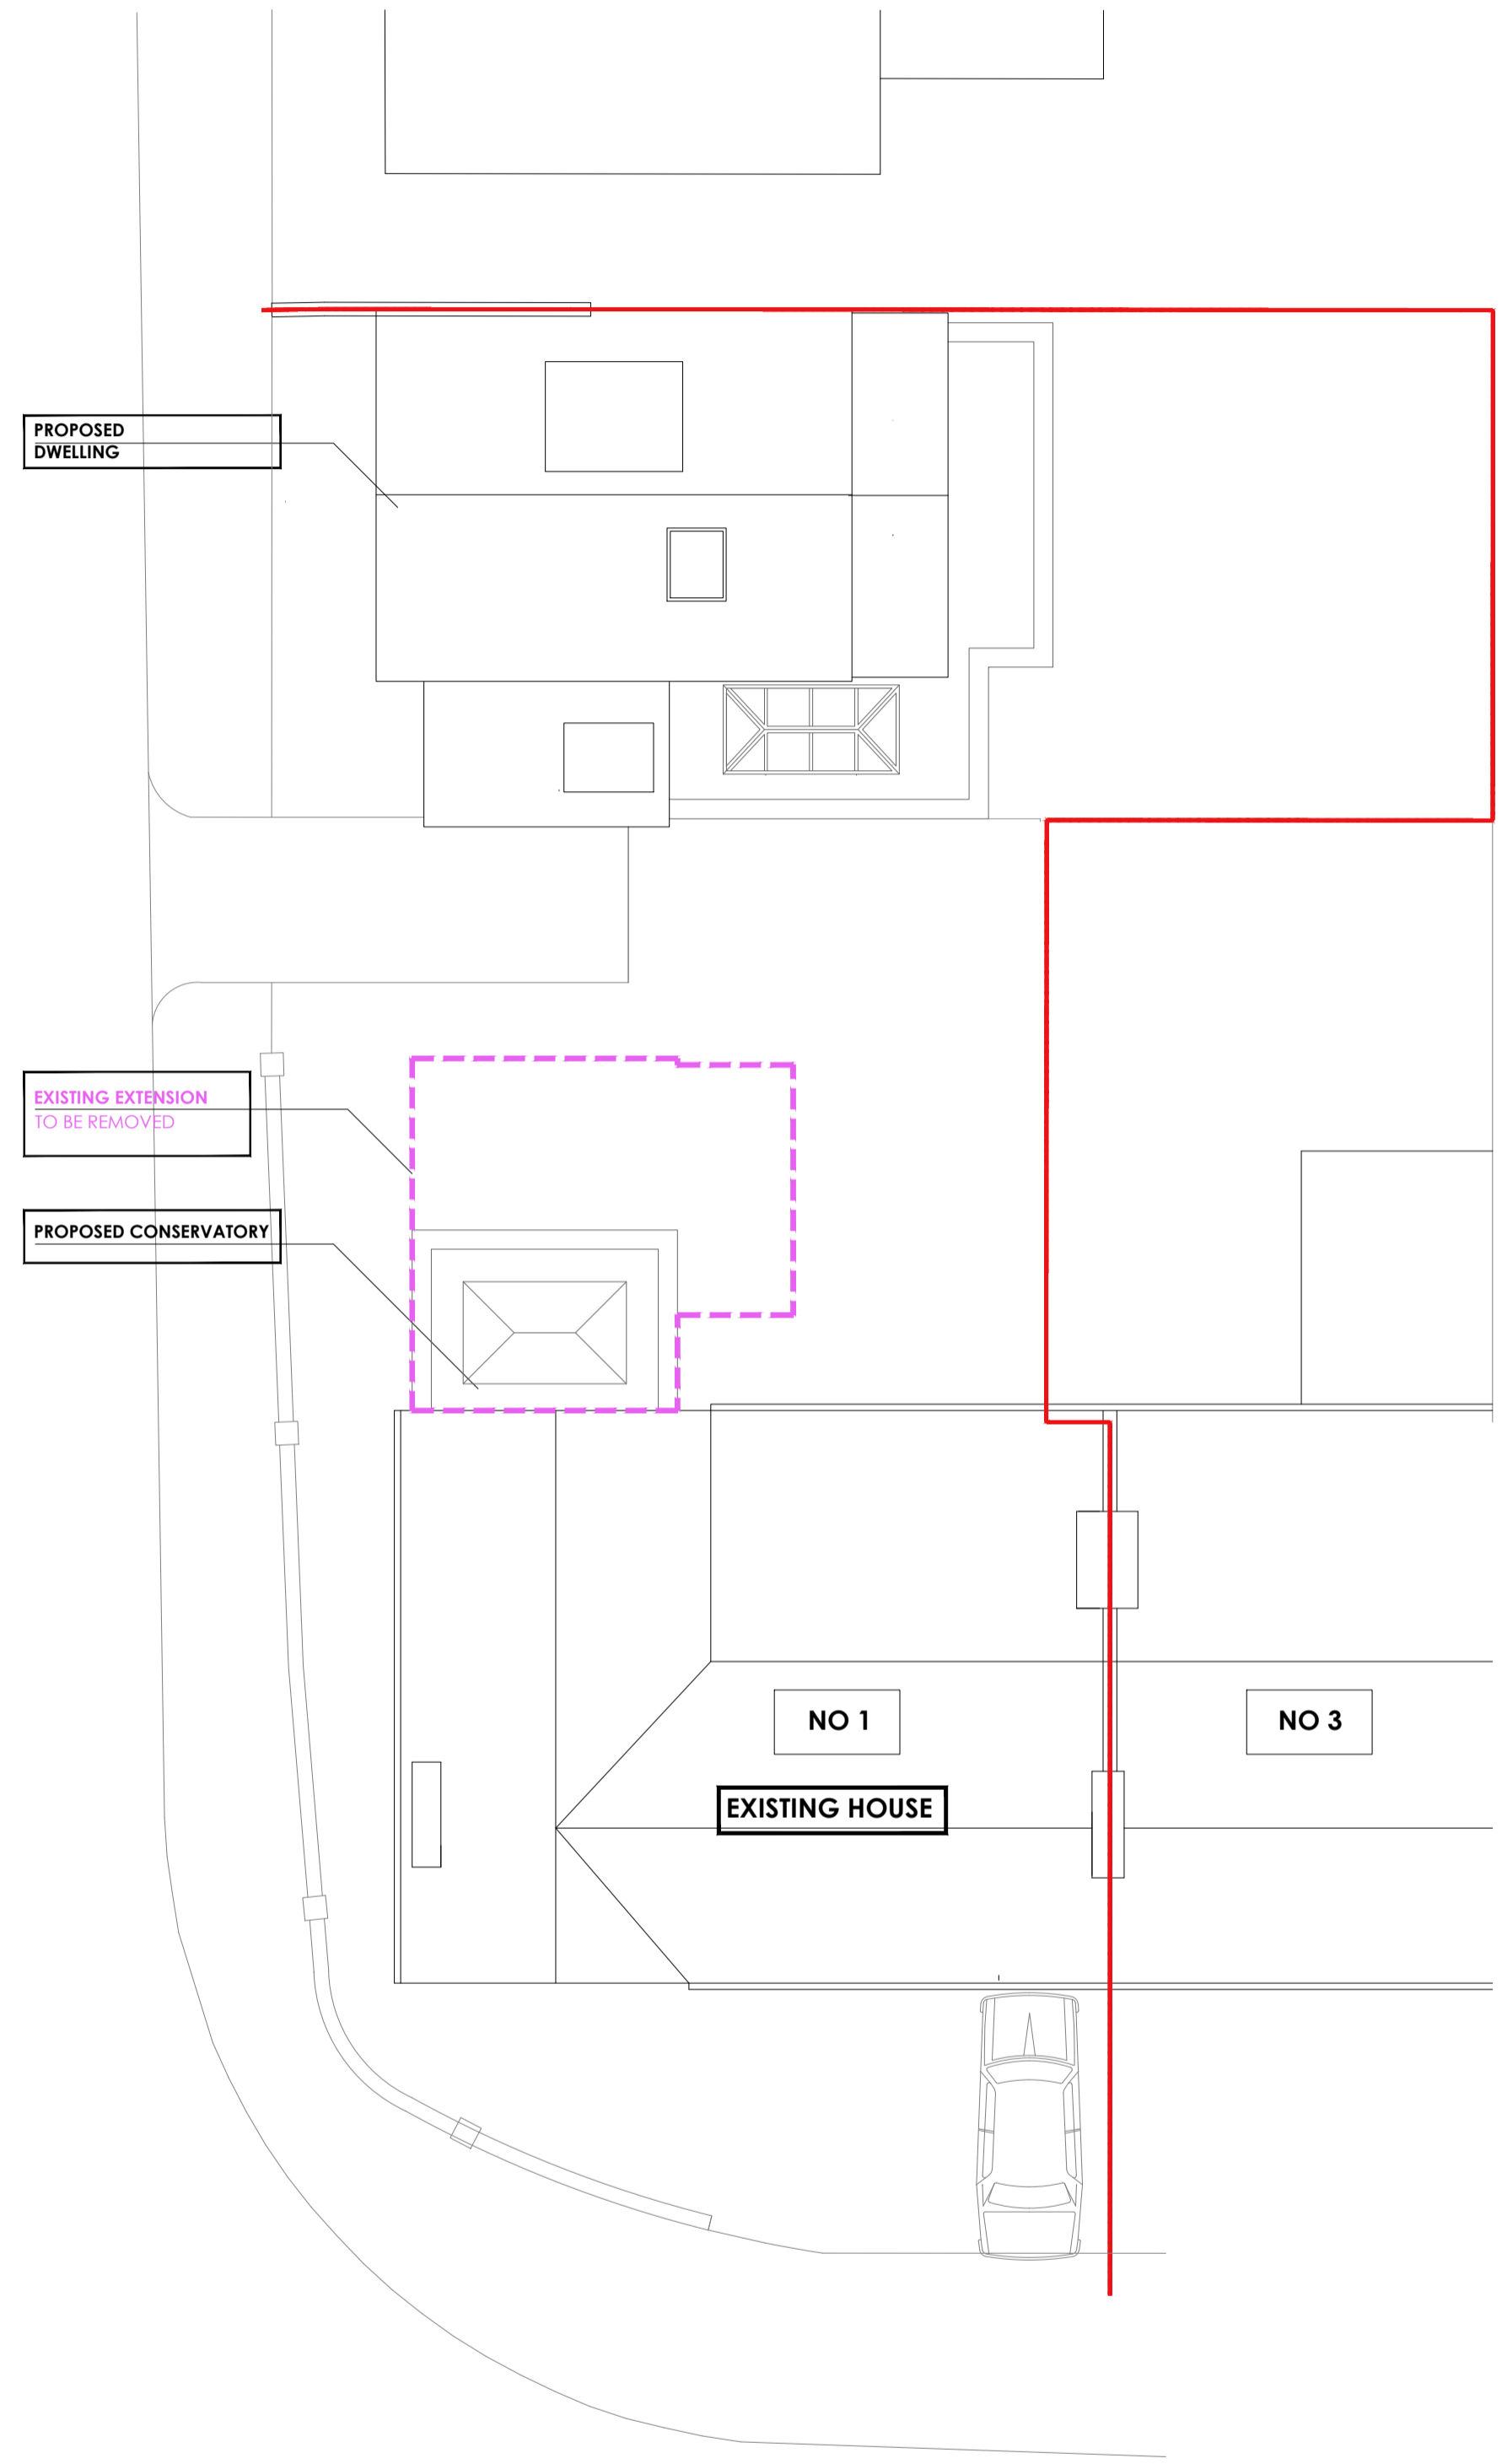

**NOTES**  
 THIS DRAWING IS THE SUBJECT OF  
 COPYRIGHT AND DESIGN RIGHTS  
 AND SHALL NOT BE REPRODUCED,  
 LOANED, COPIED OR SUBMITTED  
 TO ANY OTHER PARTY WITHOUT  
 CONSENT.

**PRE EXISTING - ROOF PLAN**  
 SCALE 1:100

**APPROVED - ROOF PLAN**  
**APP/N5090/A/13/2200572**  
 SCALE 1:100

**AS BUILT- ROOF PLAN**  
 SCALE 1:100

NO.	DR.	INFO
DATE		
REVISION		
<b>PROJECT</b>		
1 KING STREET		
EAST FINCHLEY, LONDON N2		
<b>CLIENT</b>		
<b>DRAWING TITLE</b>		
PRE-EXISTING, APPROVED, AS-BUILT		
ROOF PLAN		
<b>SCALE</b>	1:100	1:50
<b>SIZE</b>	A1	A3
<b>JOB NO.</b>	202389	
<b>STAGE</b>	BR	
<b>DWG NO.</b>	202389.BR.102	
<b>REVISION</b>		
<b>DATE</b>	SEPTEMBER 2023	
<b>DRAWN</b>	MB	
<b>CHECKED</b>	MB	