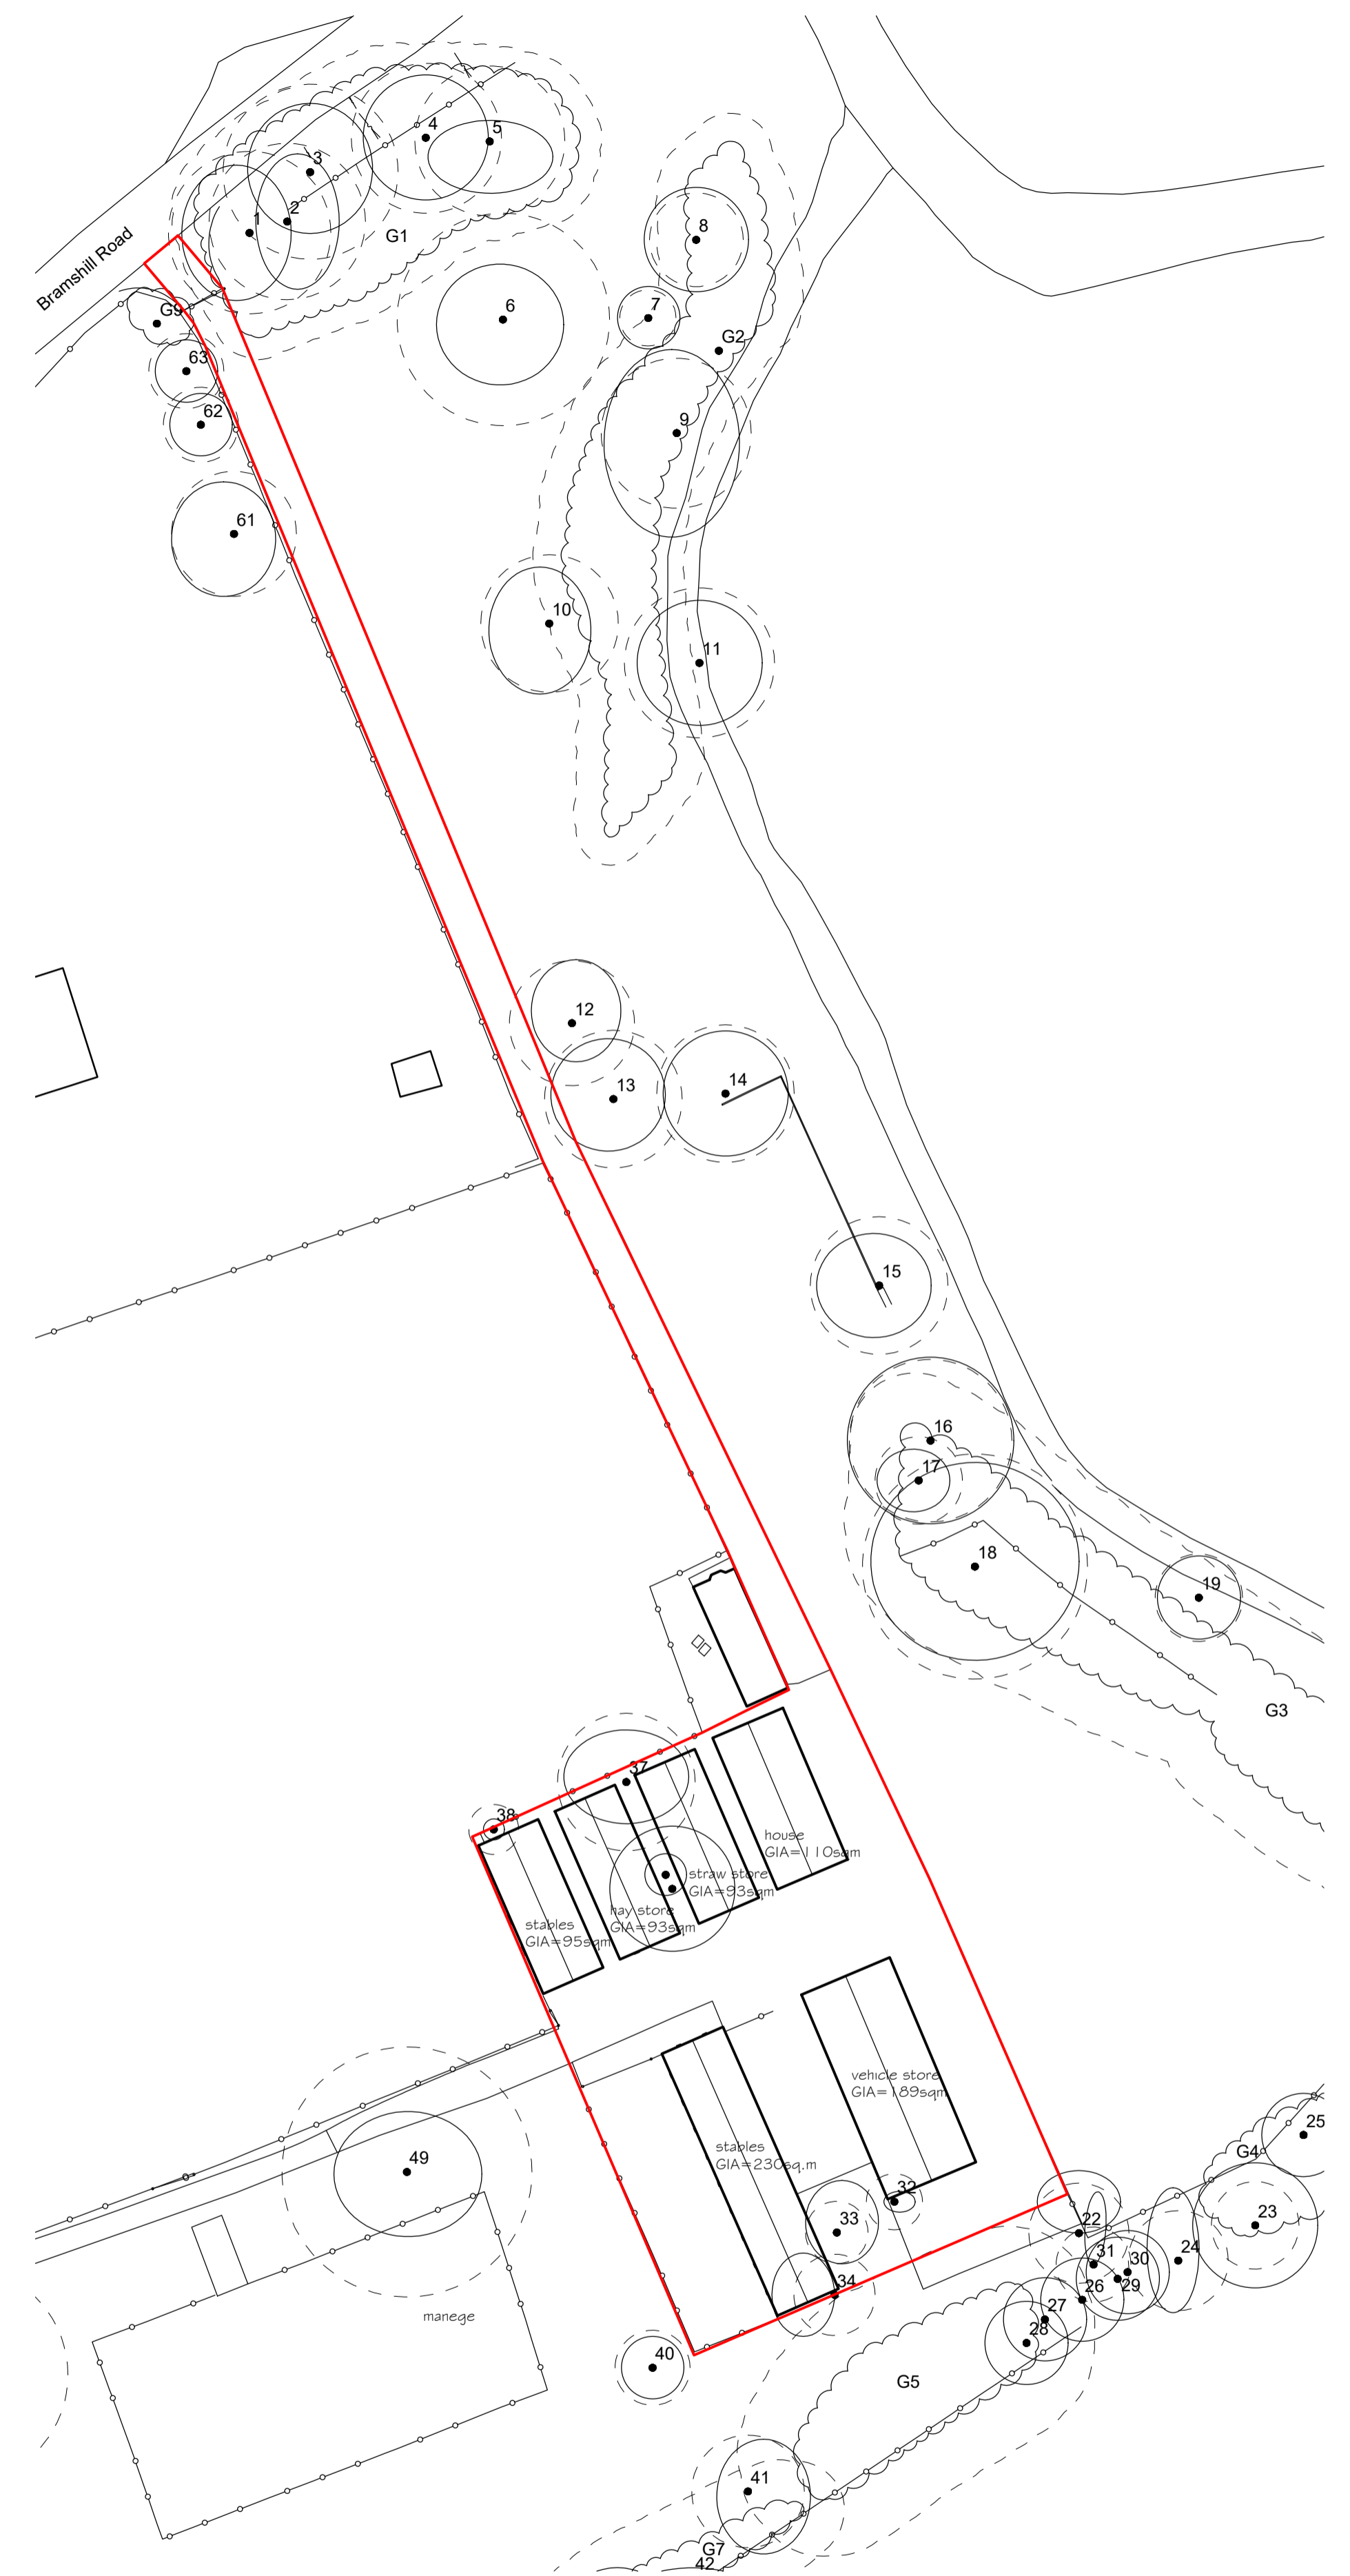

EXISTING SITE PLAN
SCALE 1:500@A1

BURLINGTON
BRAMSHILL ROAD
HECKFIELD

DATE: August 2023
DRAWING NO. P.01

REV. -