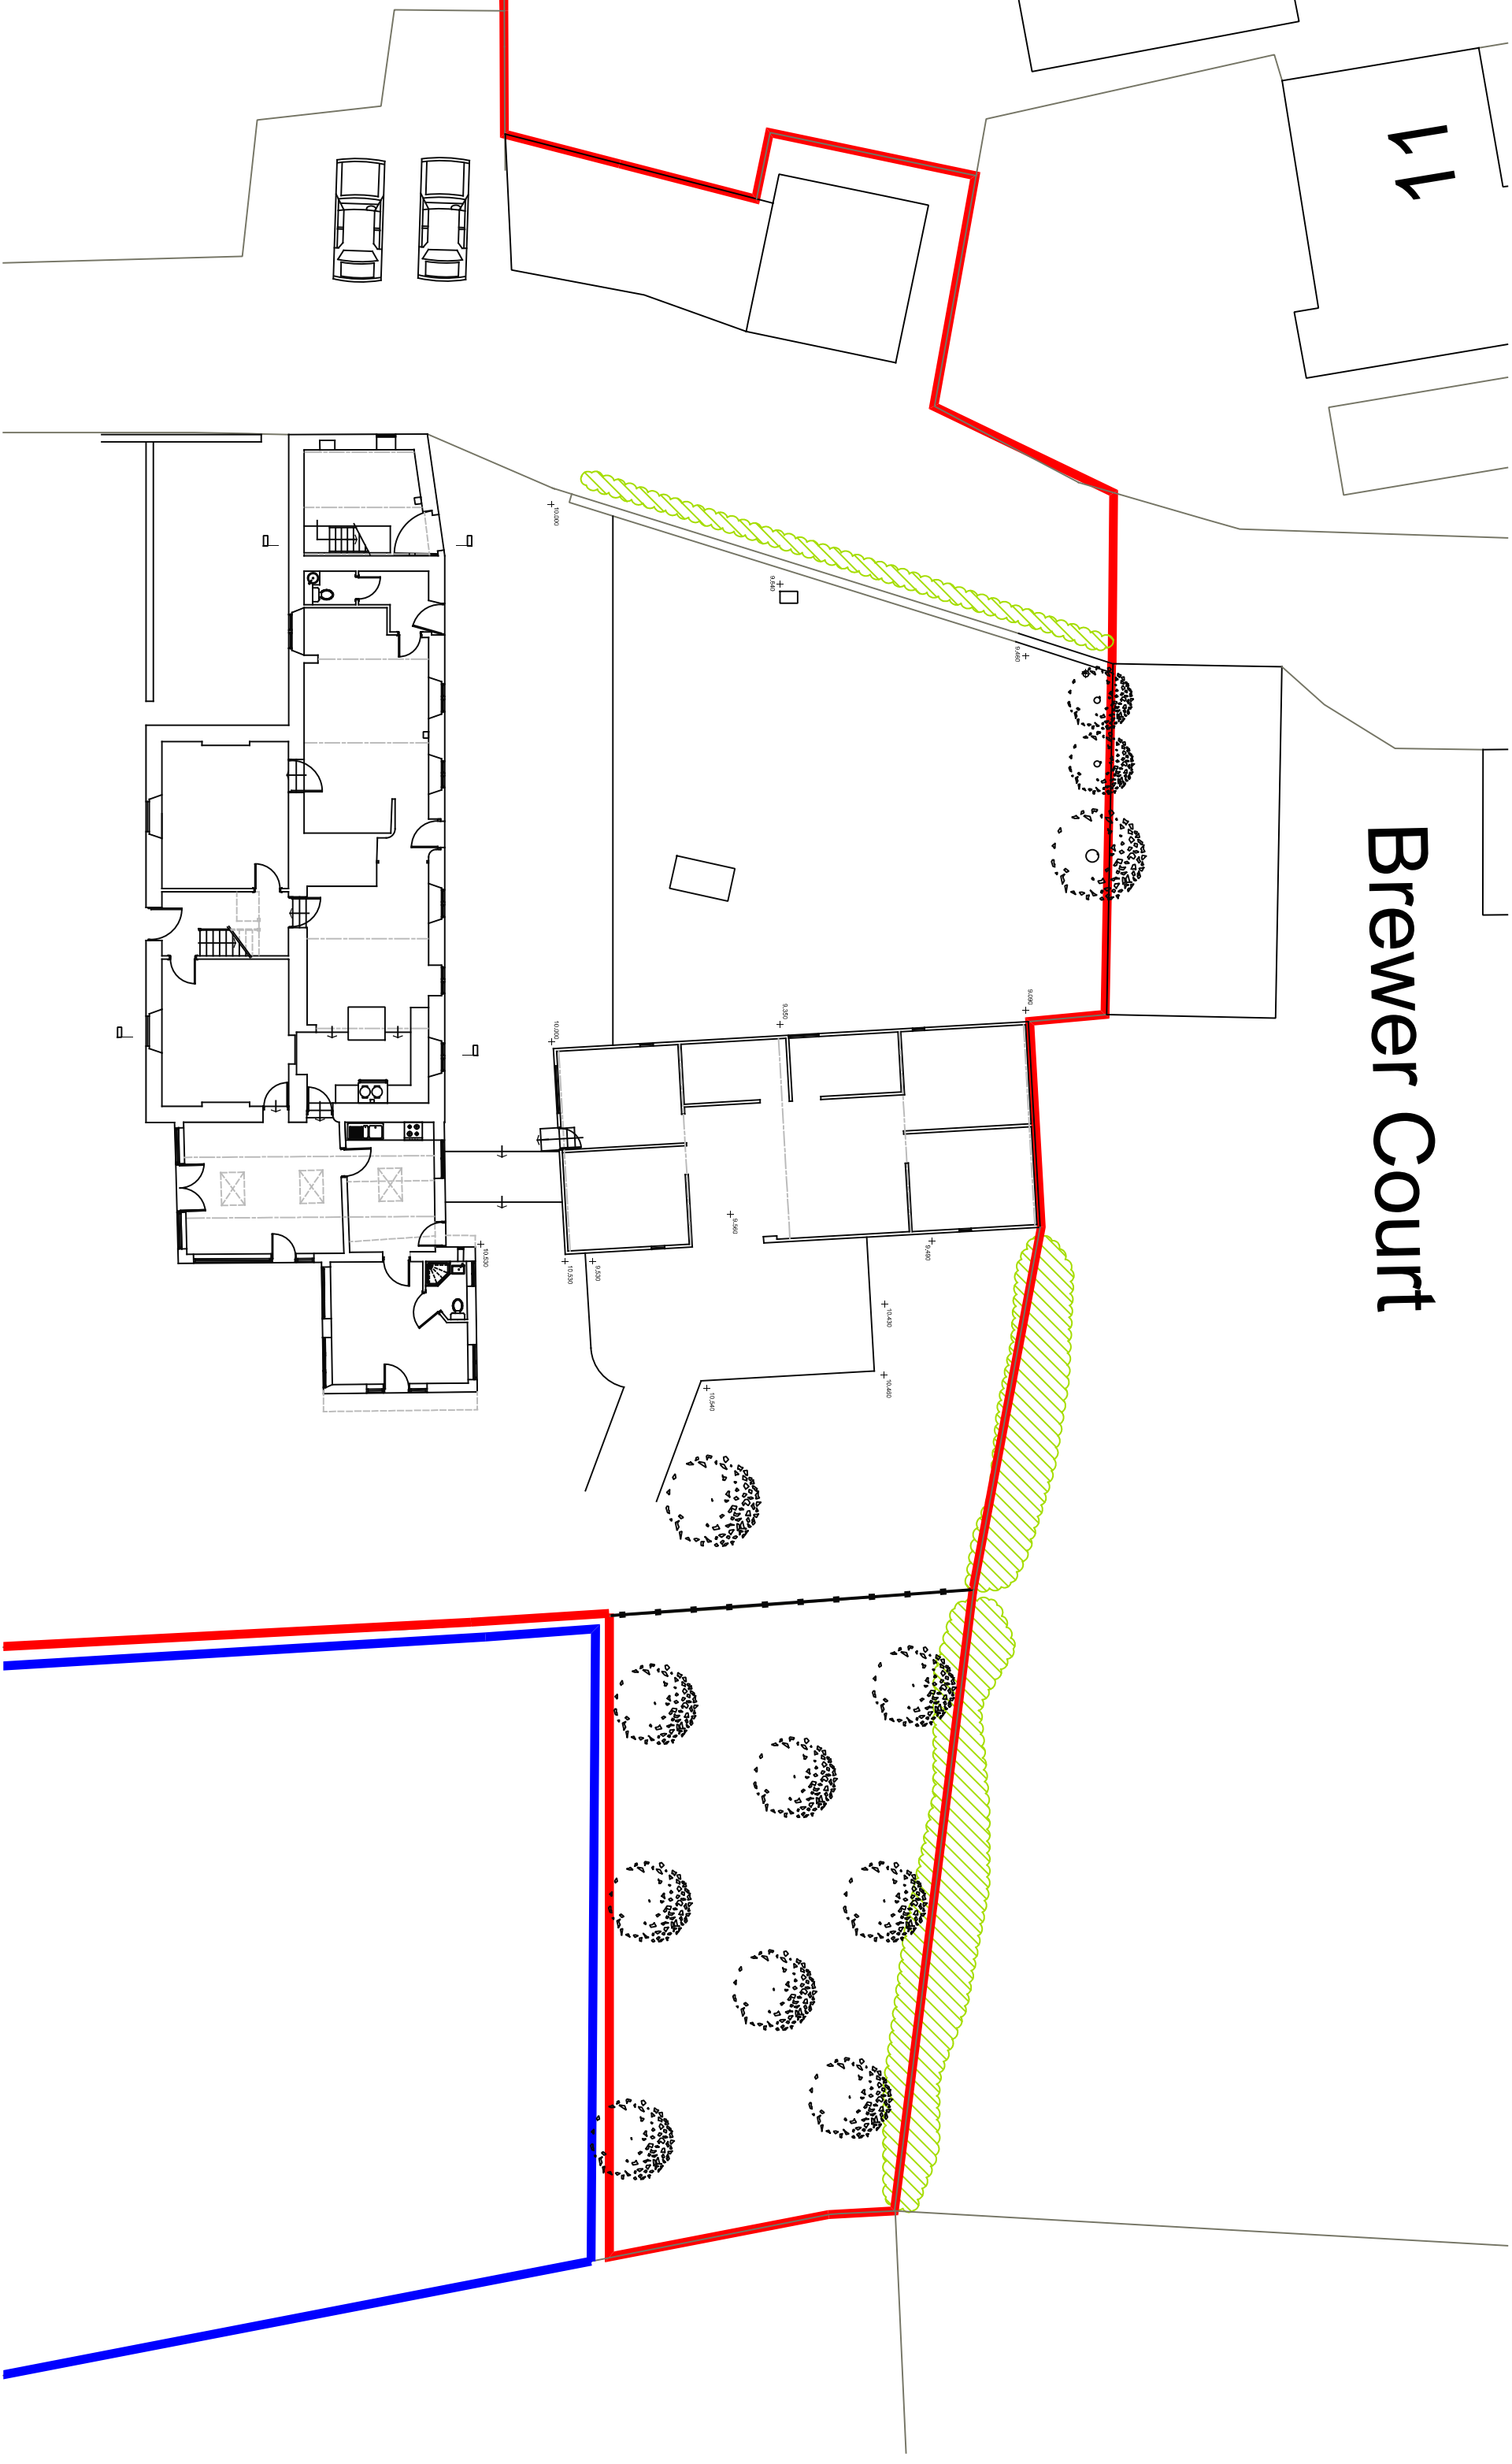

# Brewer Court

11

**cj**

**architects**  
Carlisle Jessop LLP

Number  
**1951-S-02**

Project  
New Dwelling  
Little Oakhill, Oakhill  
Mr and Mrs Hendey

Title  
Survey  
Ground Floor Plans

Scale see drawing  
Drawn  
Date Jan 2024  
Checked

All dimensions to be checked on site

Copyright reserved

**SITE & ROOF PLAN** scale 1/200 @ A3