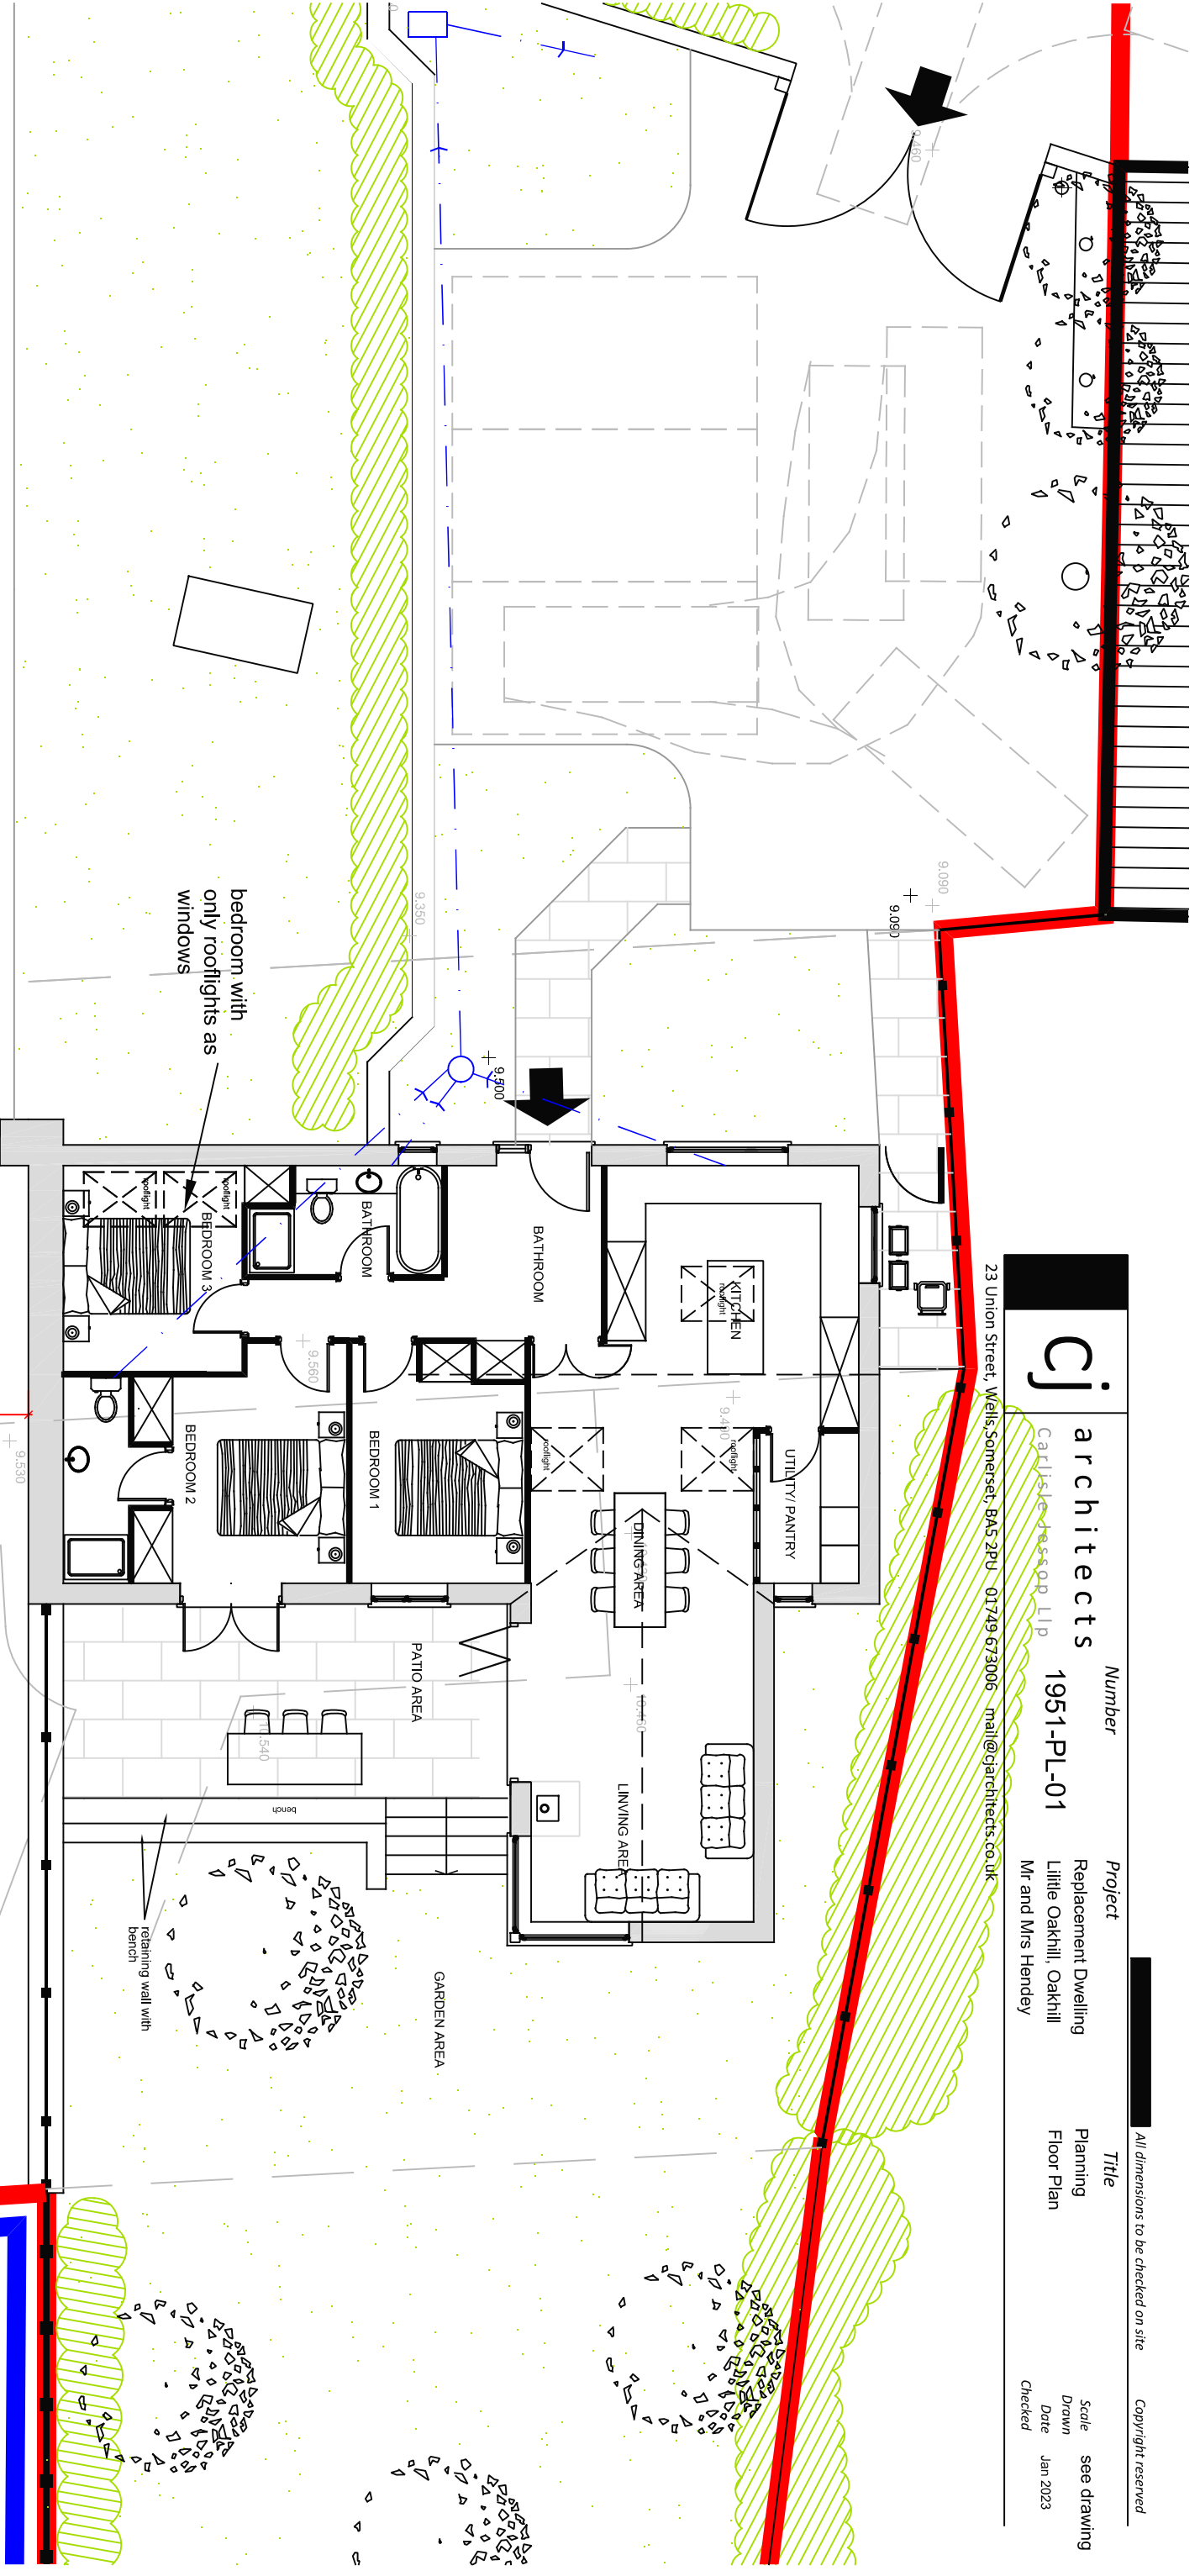

cj architects
Carlisle, Cumbria

Number
1951-PL-01

Project
Replacement Dwelling
Little Oakhill, Oakhill
Mr and Mrs Hendey

Title
Planning
Floor Plan

Scale
Drawn
Date
Checked

see drawing
Jan 2023

23 Union Street, Wells, Somerset, BA5 2PU 01749 673006 mail@cjarchitects.co.uk

All dimensions to be checked on site Copyright reserved

GROUND FLOOR PLAN scale 1/100 @ A3