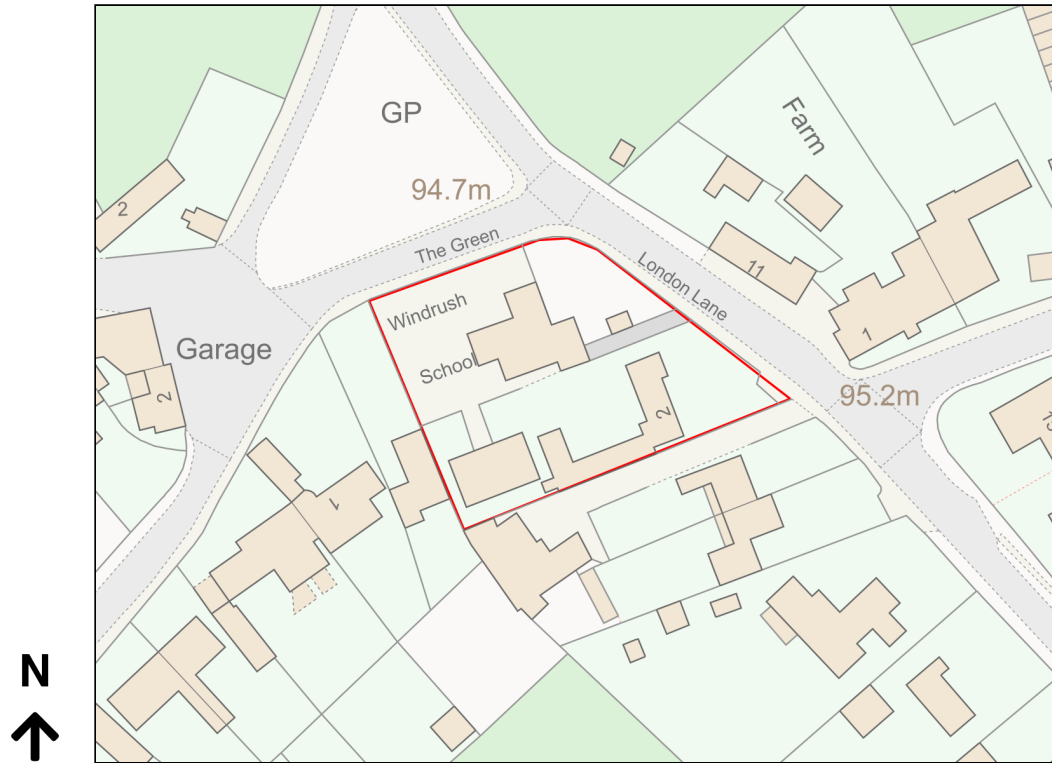

Location Plan

Site Address: Windrush Valley School, 2, London Lane, Ascott Under Wychwood, OX7 6AN

Date Produced: 10-Jan-2024

Scale: 1:1250 @A4

Planning Portal Reference: PP-12719151v1