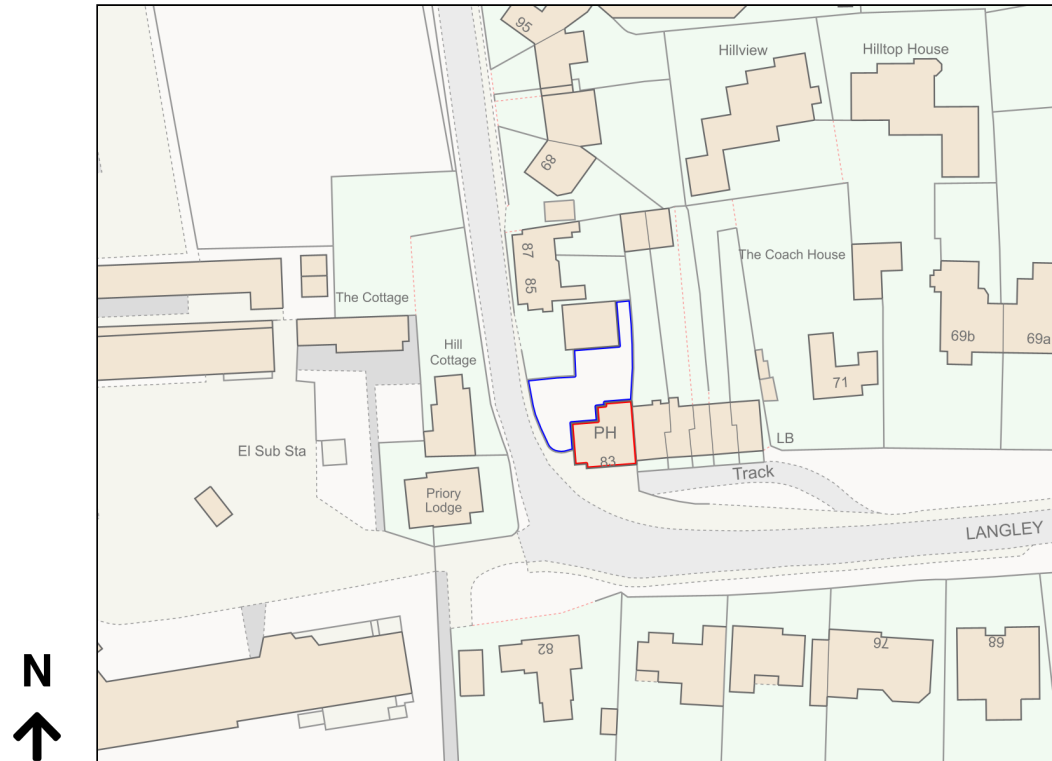

Location Plan

Site Address: The Old Palace, 83, Langley Hill, Kings Langley, WD4 9HQ

Date Produced: 04-Feb-2024

Scale: 1:1250 @A4

Planning Portal Reference: PP-12779877v1