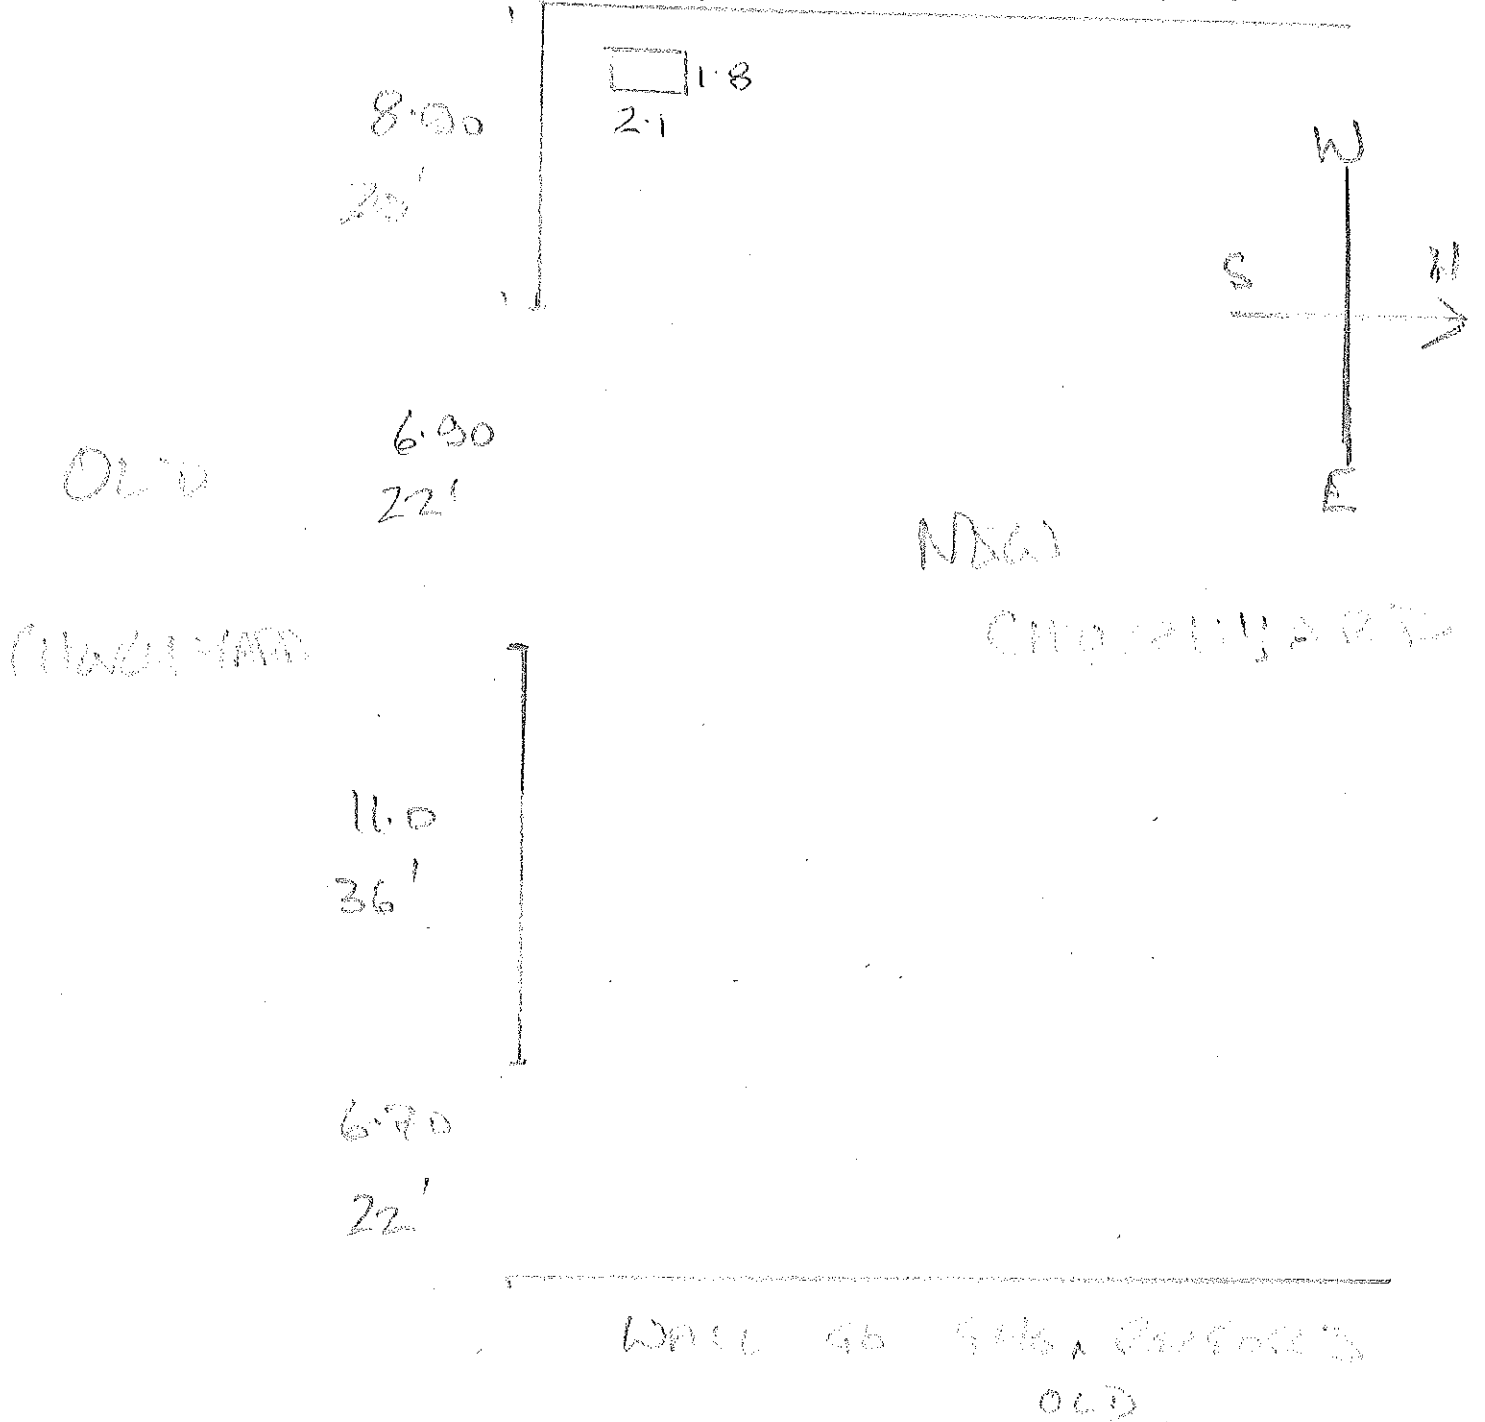

ALL SPRINTS CHURCH HOUGHTON

WALL TO THE MANOR

SCALE 1" = 20'