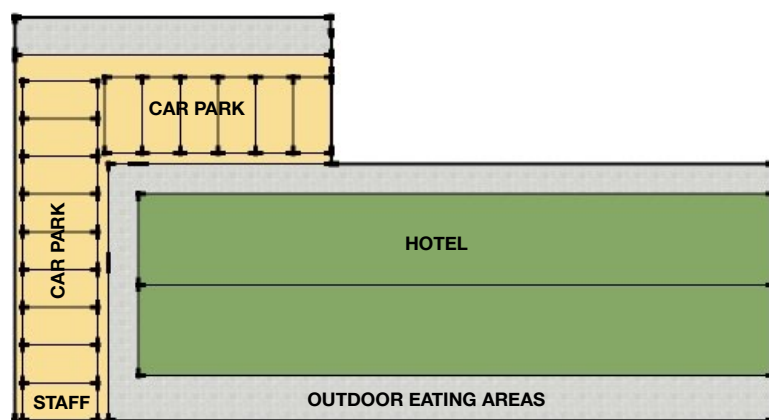

# Site Plan

*Greetham Bottom  
Poultry Farm*

Site Plan

Scale 1: 500  
Paper A3

Andrew Bush