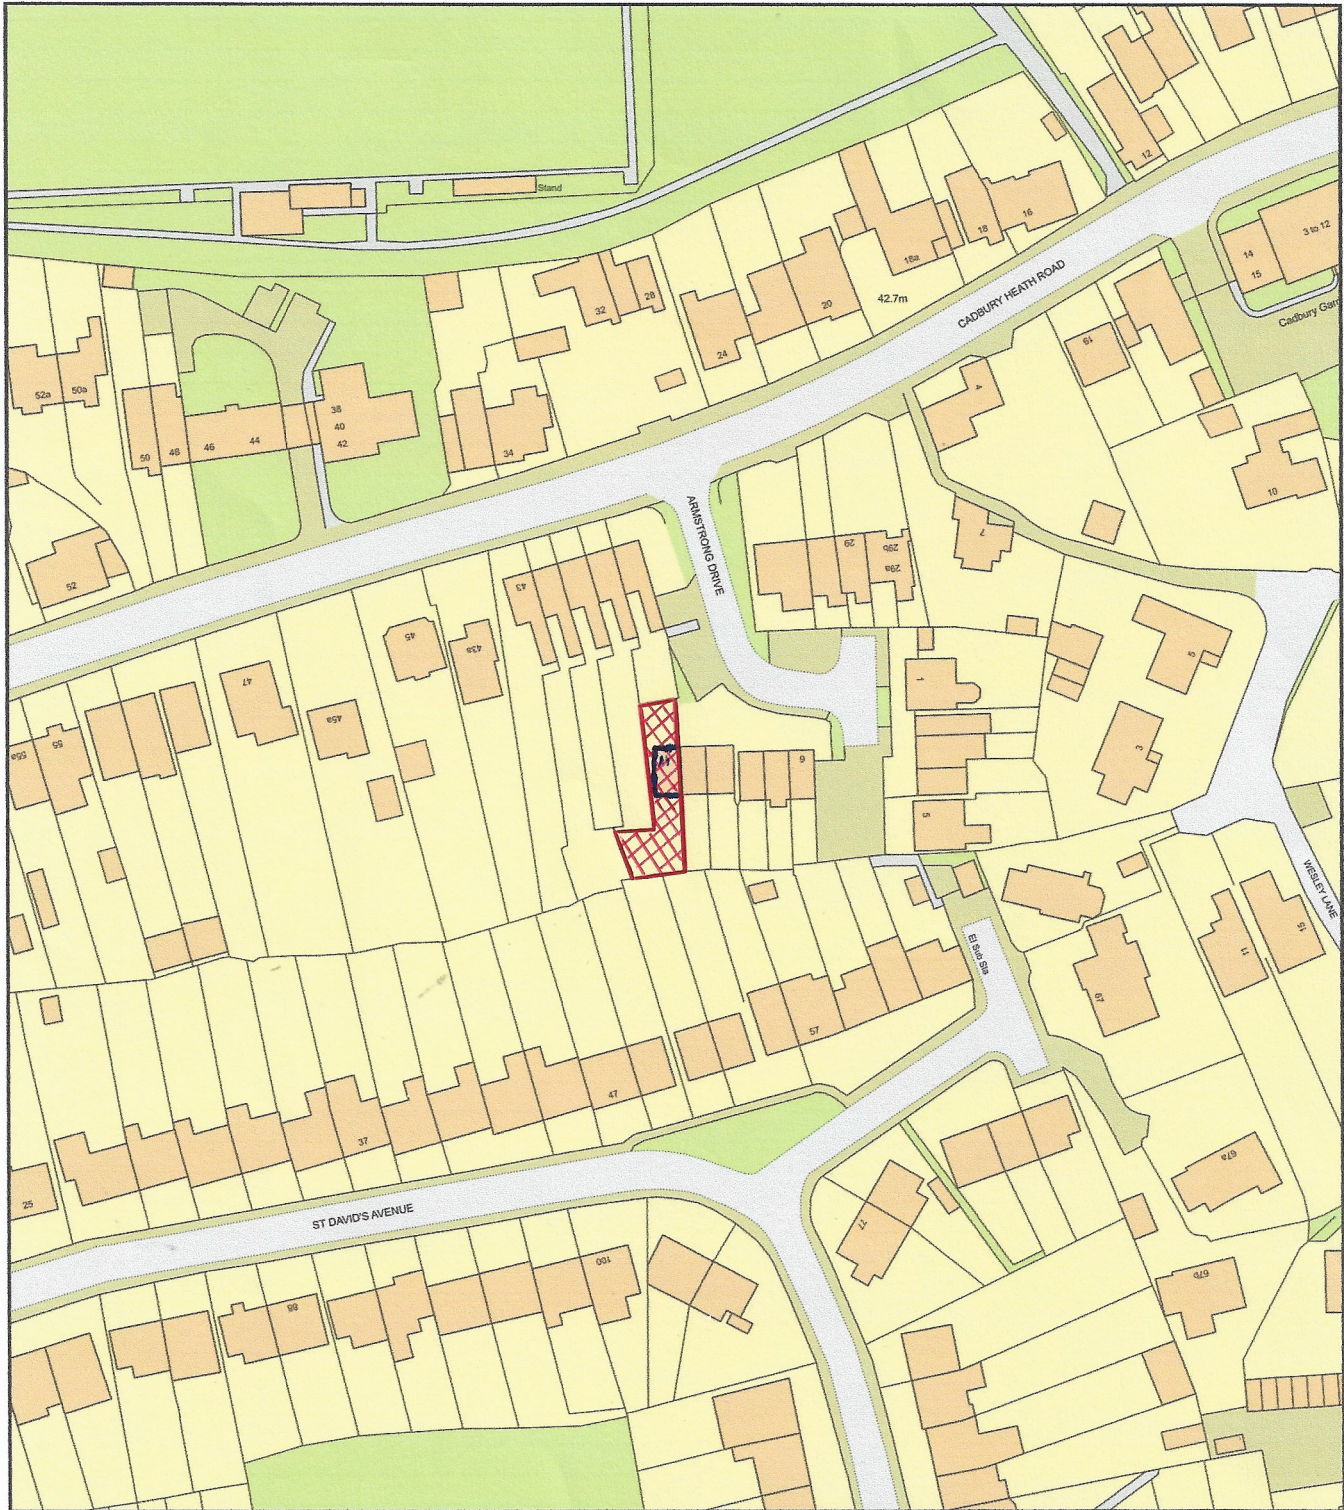

11 Armstrong Drive, Warmley, Bristol, South Gloucestershire, BS30 8RD - Location Plan

Plan Produced for: **Carole Kingscott and Arthur**

Date Produced: 01 Feb 2024

Plan Reference Number: TQRQM24032163332561

Scale: 1:1250 @ A4