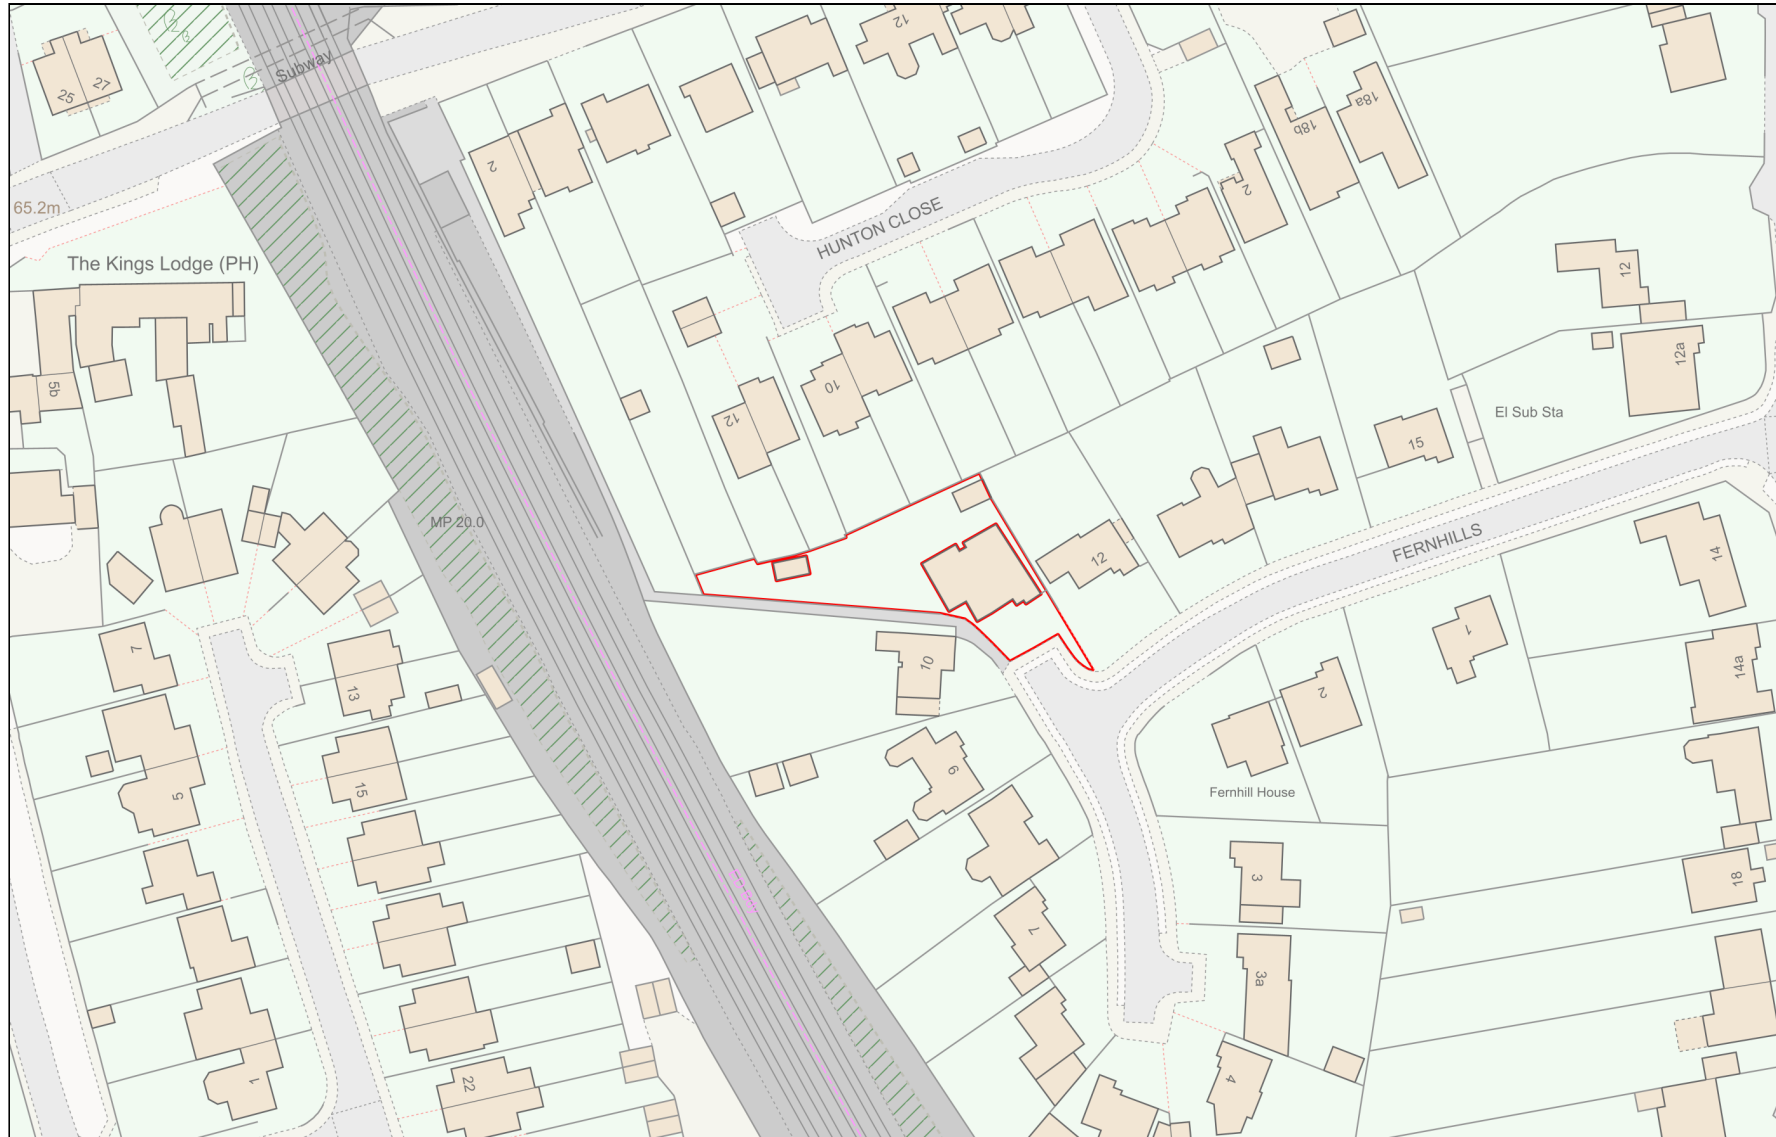

Location Plan

Site Address: 11, Fernhills, Hunton Bridge, WD4 8PT

Date Produced: 02-Feb-2024

Scale: 1:1250 @A4

Planning Portal Reference: PP-12775888v1