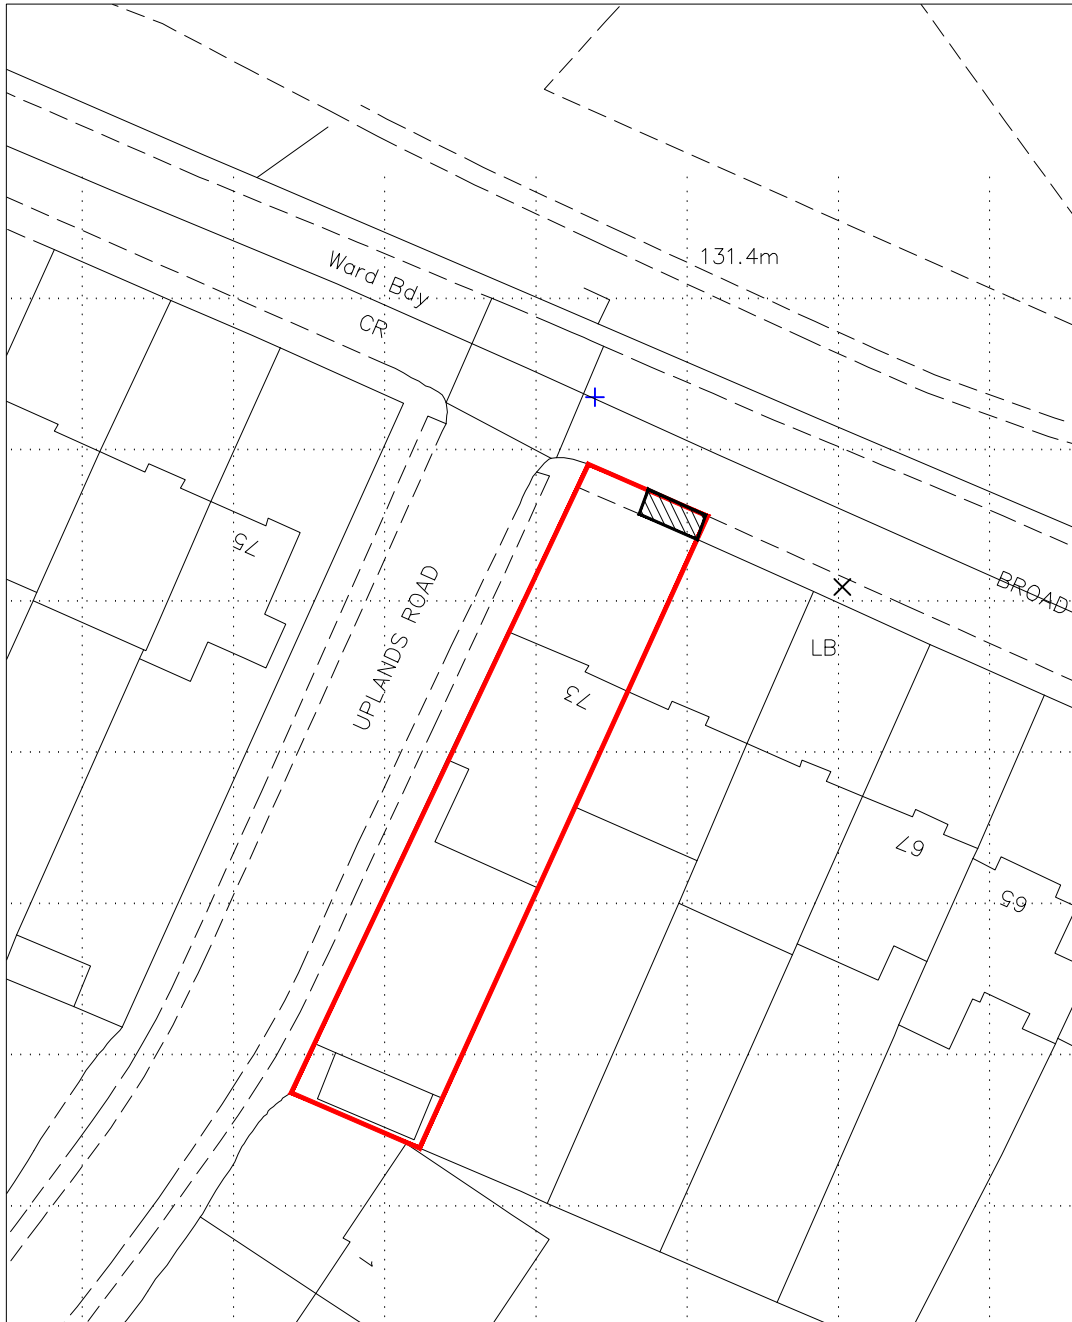

BLOCK PLAN

SCALE 1:500

73 Broad Lane
Finchfield
Wolverhampton
WV3 9BW