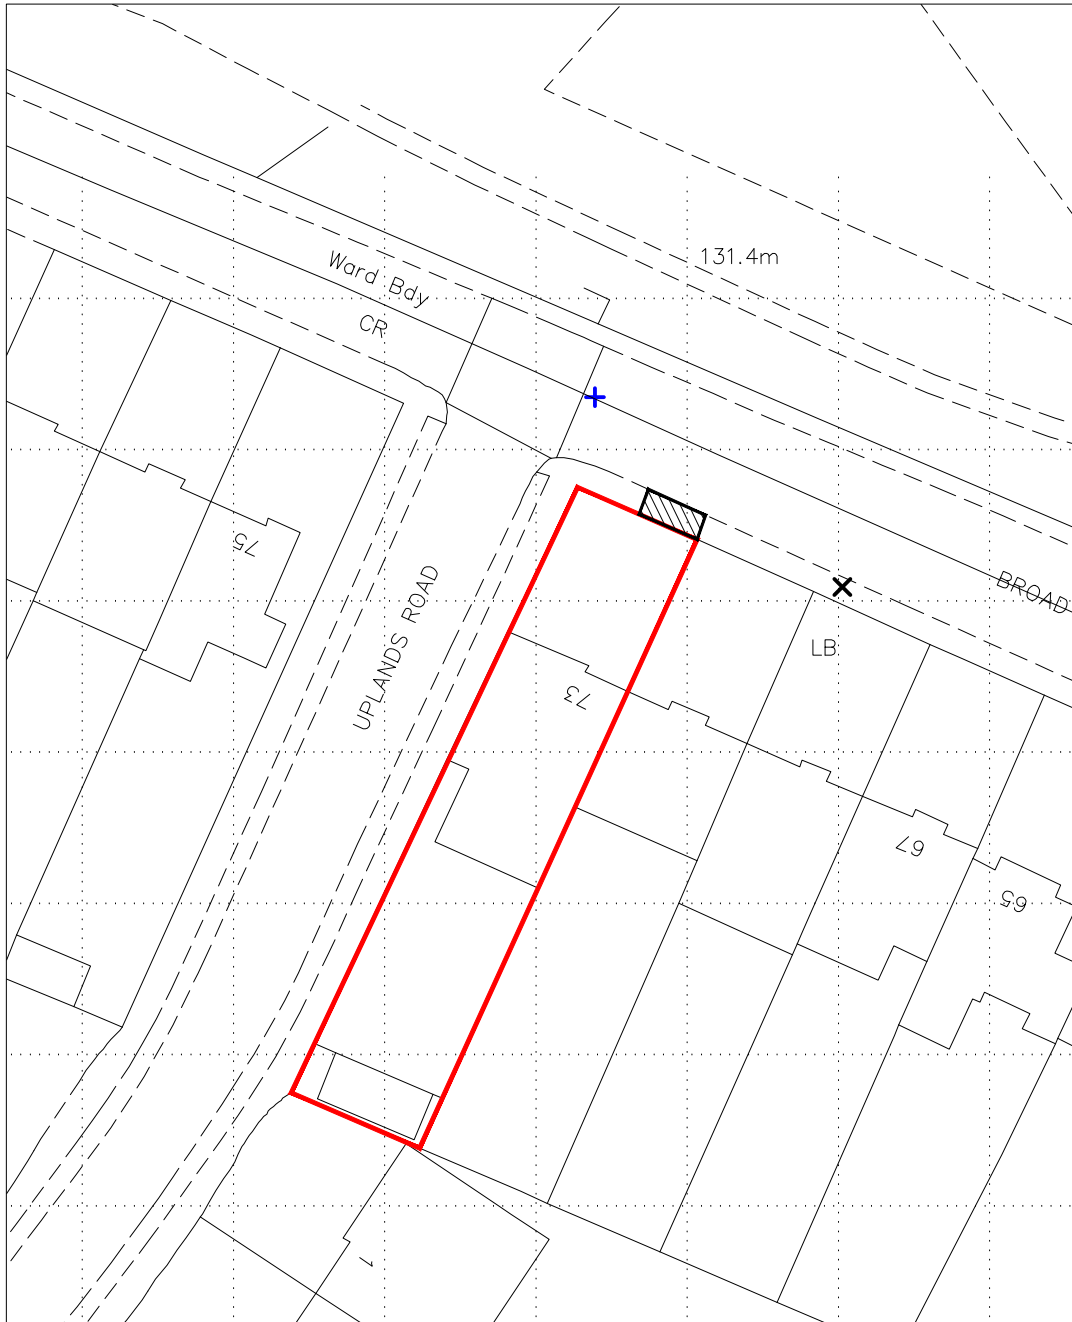

BLOCK PLAN

SCALE 1:500

73 Broad Lane
Finchfield
Wolverhampton
WV3 9BW