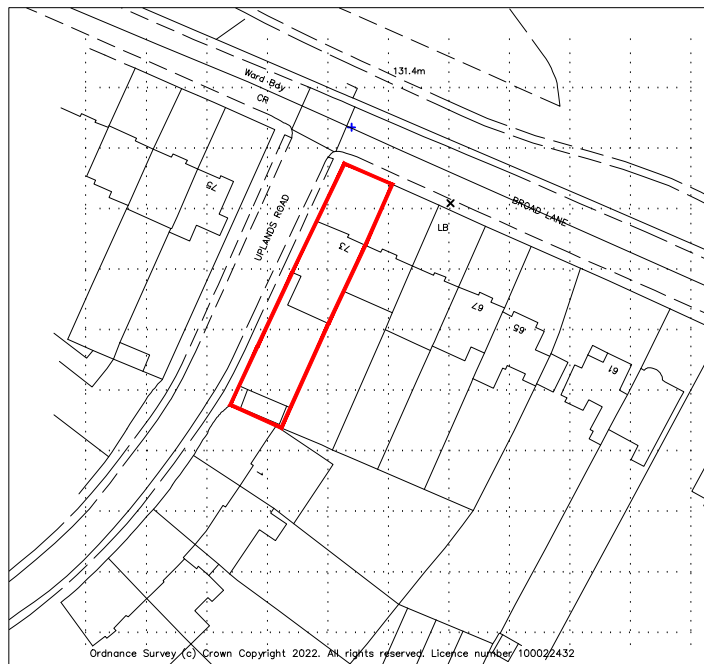

# LOCATION PLAN

SCALE 1:1250

73 Broad Lane

Finchfield

Wolverhampton

WV3 9BW