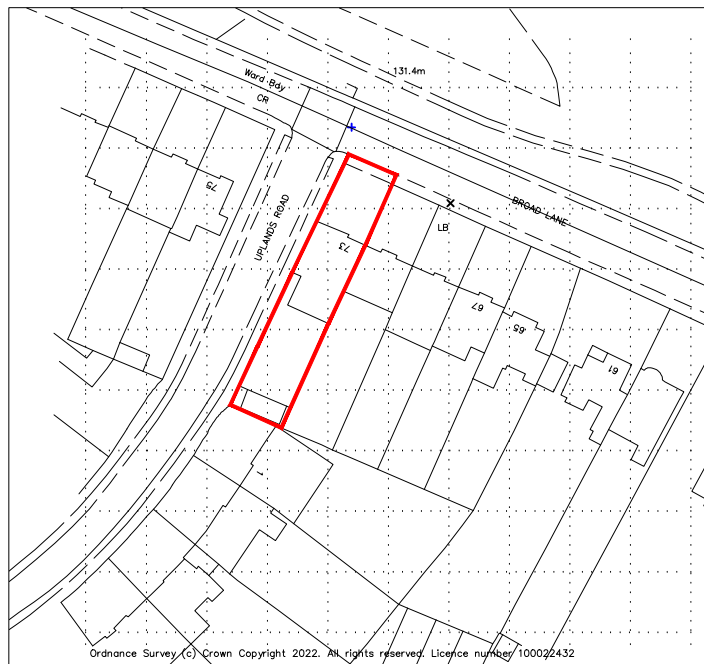

LOCATION PLAN

SCALE 1:1250

73 Broad Lane

Finchfield

Wolverhampton

WV3 9BW