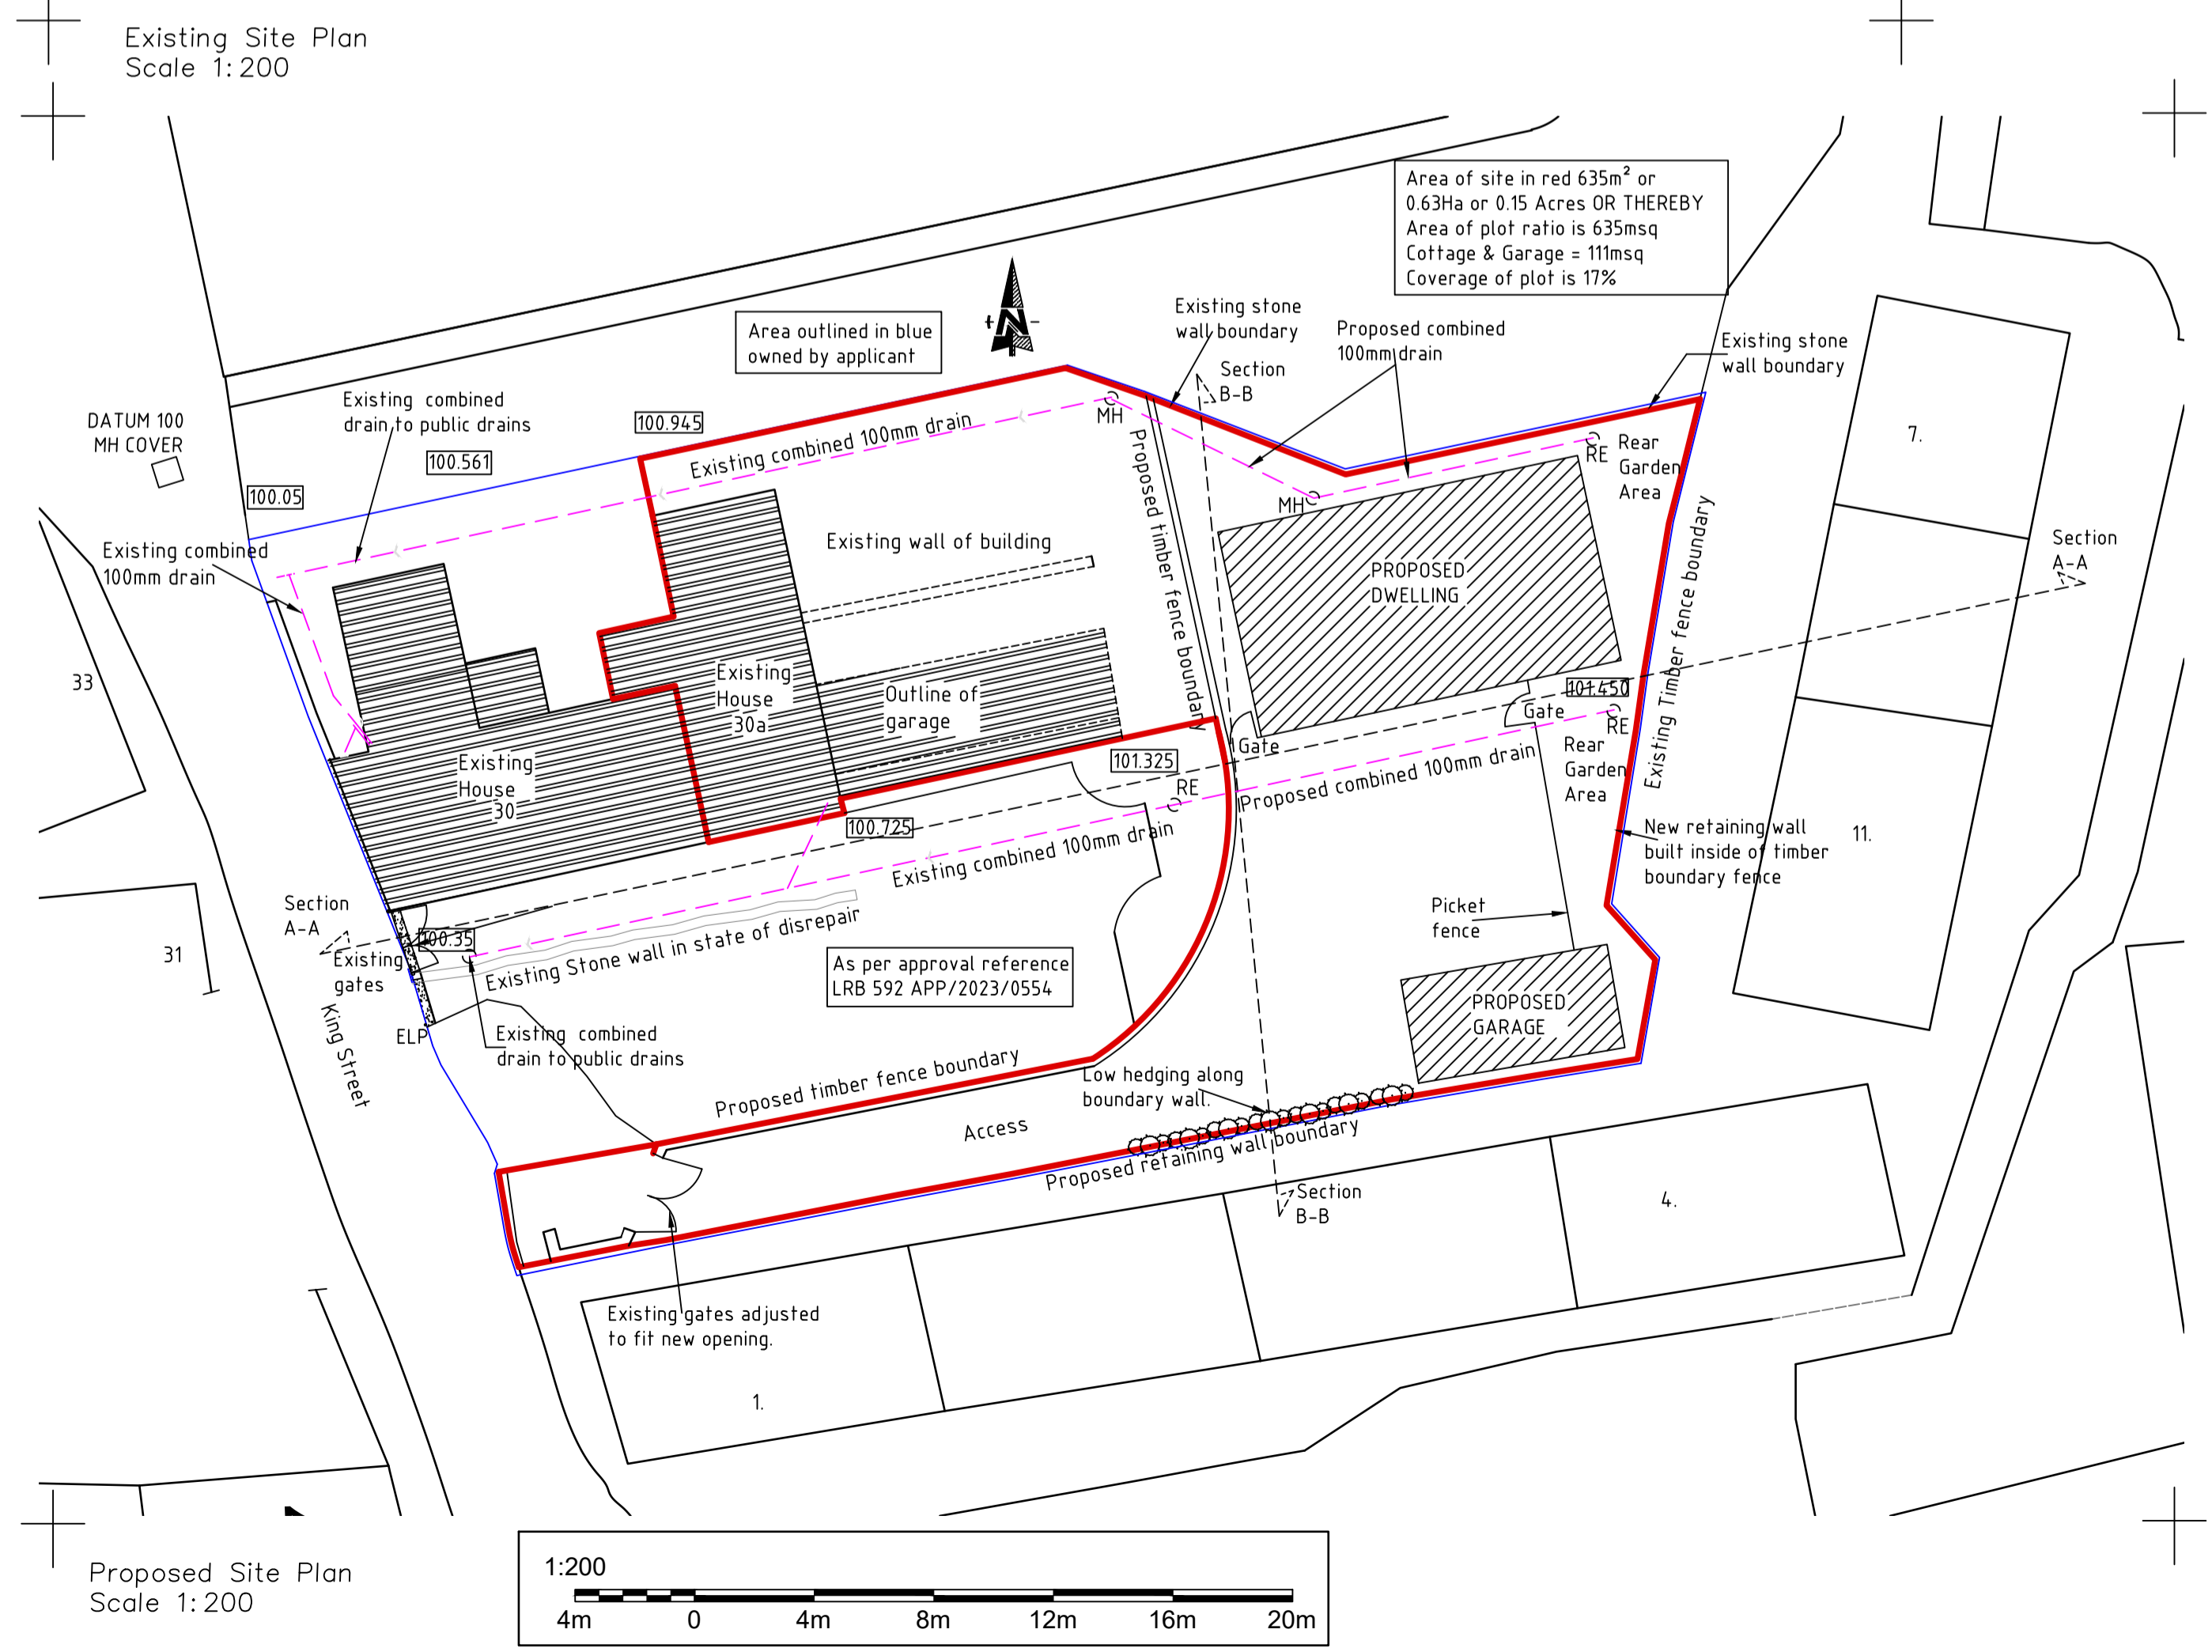

Location Plan  
Not to Scale

Contract/Drawing No: <b>PL1024-01</b>			
Rev:	Amendment:	Date:	Initials:
Contract Title:			
<b>REPLACEMENT HOUSE &amp; GARAGE AT REAR OF 30 &amp; 30A KING STREET OLDMELDRUM AB51 0EQ FOR MR W MCBEY</b>			
Drawing Title:			
<b>SITE &amp; LOCATION PLANS</b>			
Scales: <b>1:200, 500</b>			
Date: <b>10.01.24</b>		Drawn by: <b>W J MCBEY</b>	
<b>THIS DRAWING TO BE READ IN CONJUNCTION WITH</b>			
Drawing No.			
Engineers Design No.			