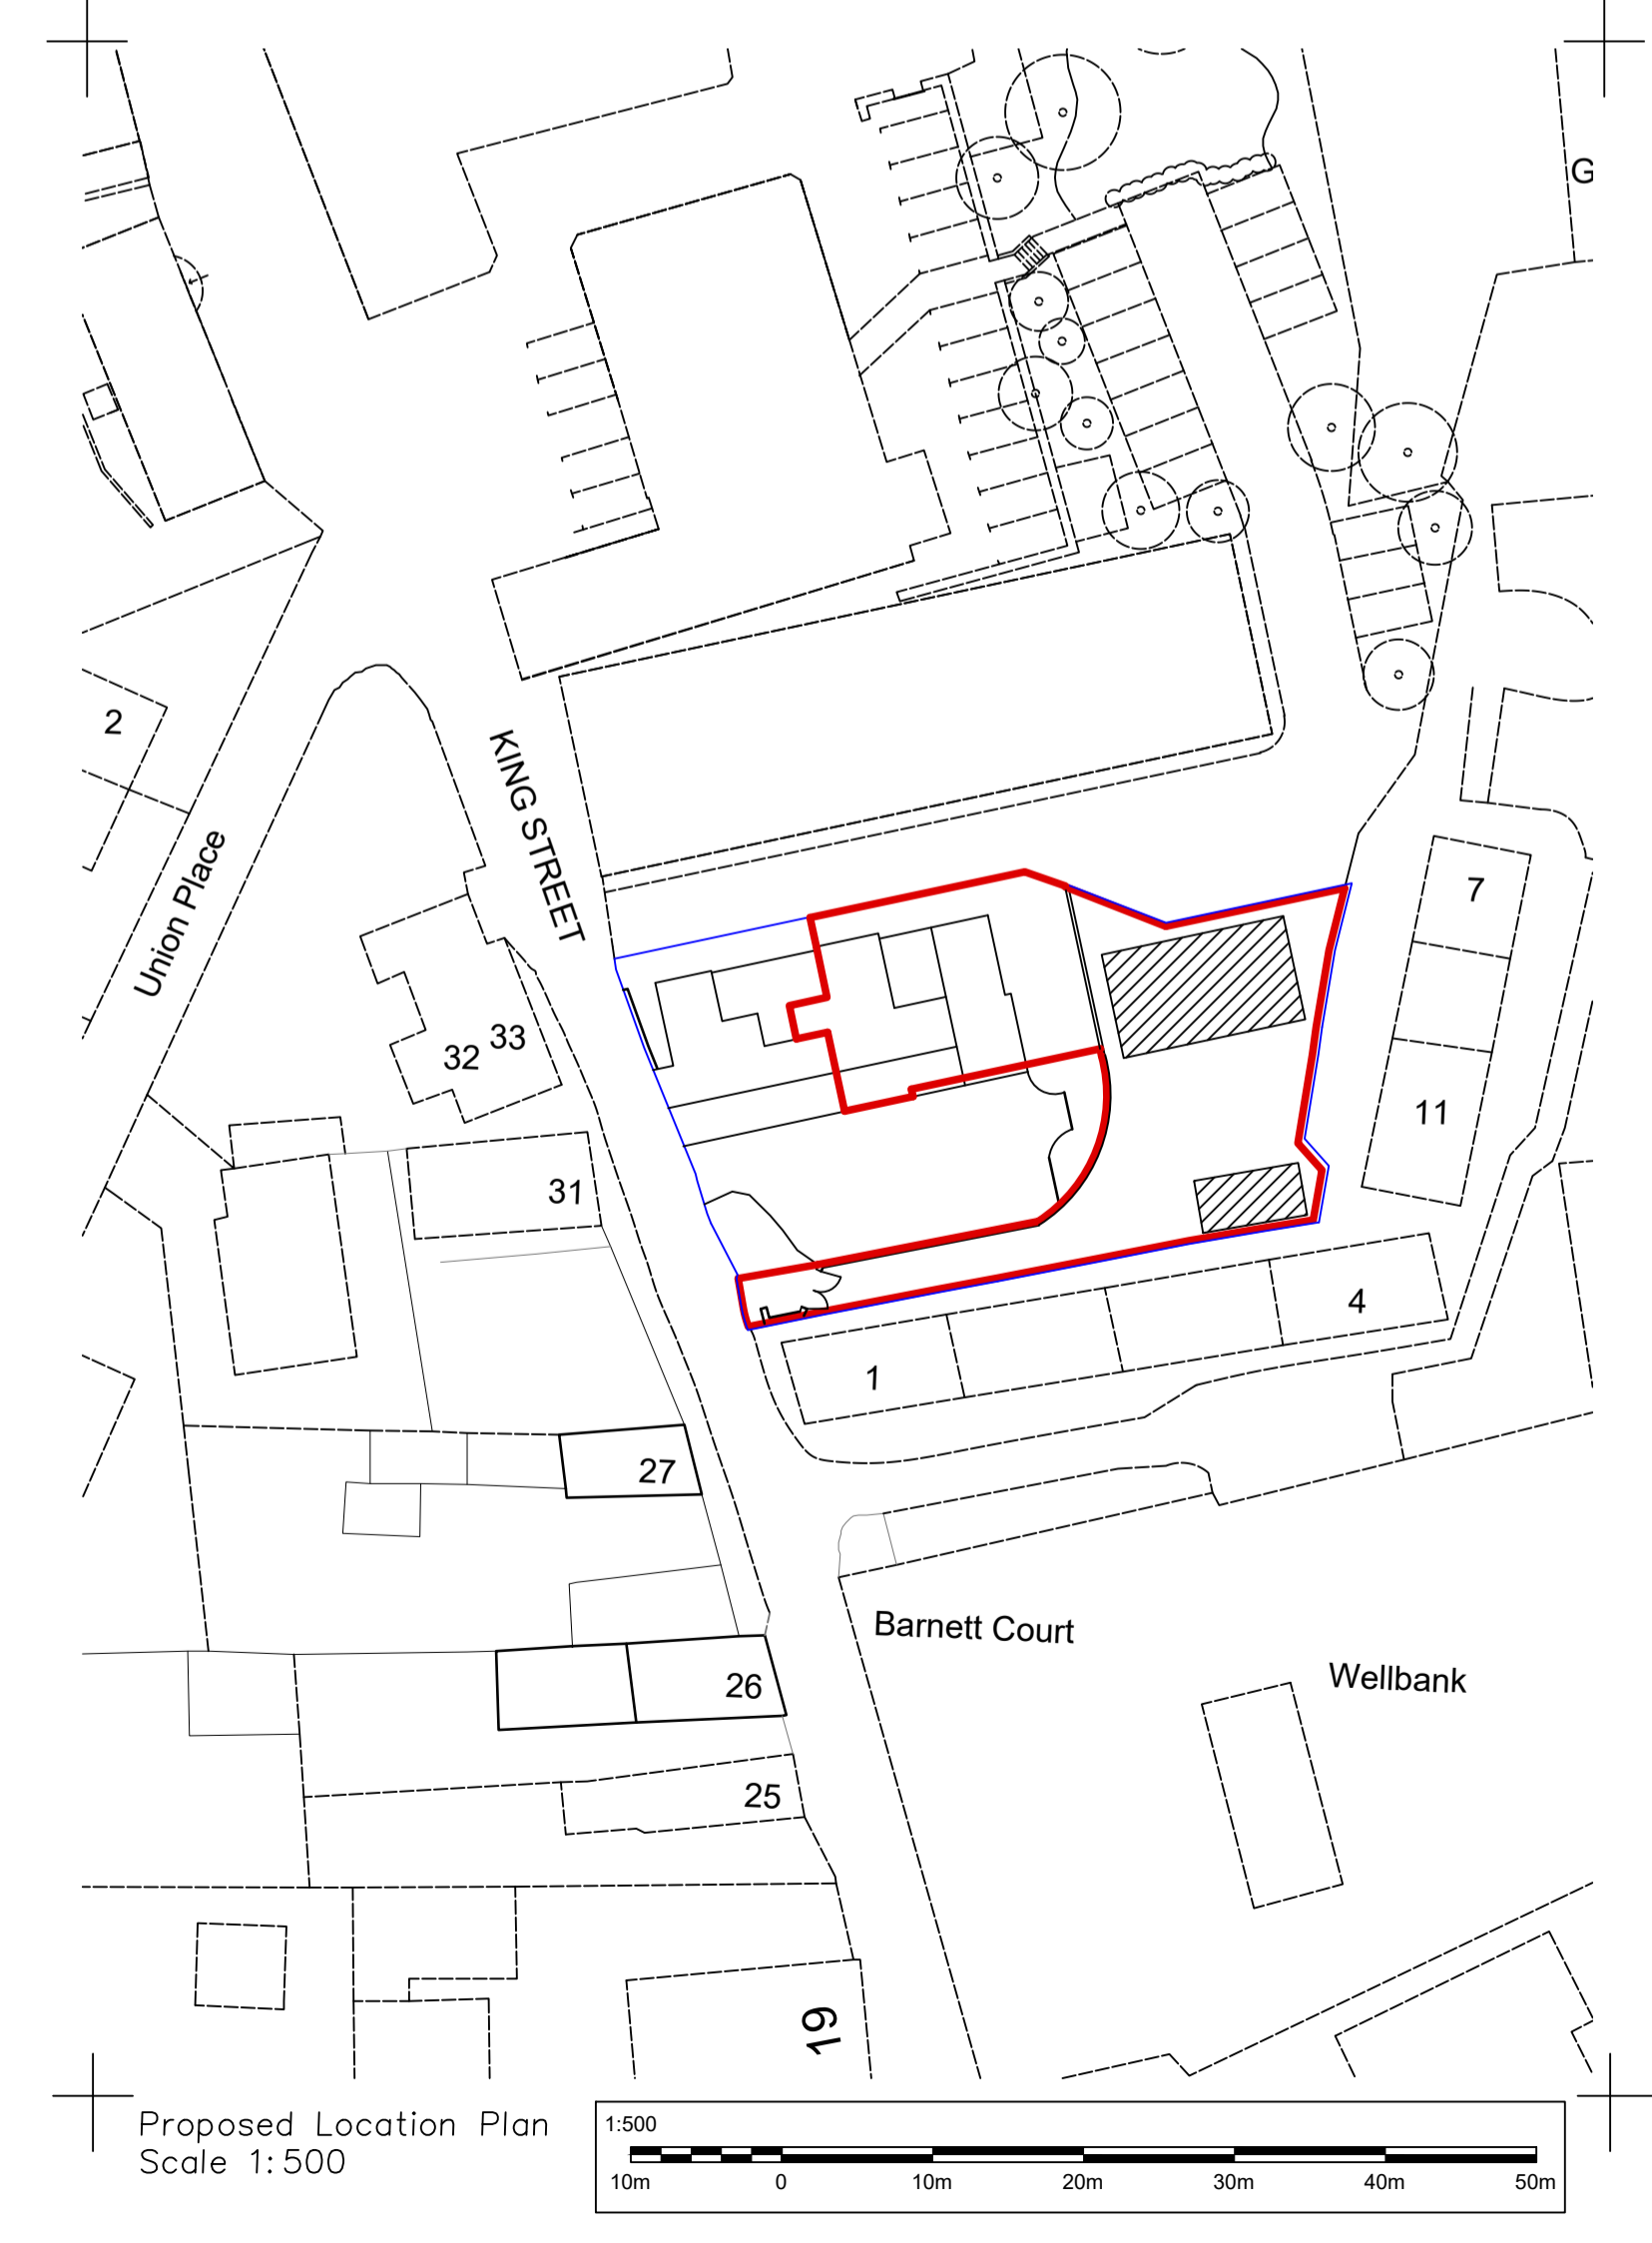

Location Plan  
Not to Scale

Contract/Drawing No: <b>PL1024-01</b>			
Rev:	Amendment:	Date:	Initials:
Contract Title:			
<b>REPLACEMENT HOUSE &amp; GARAGE AT REAR OF 30 &amp; 30A KING STREET OLDMELDRUM AB51 0EQ FOR MR W MCBEY</b>			
Drawing Title:			
<b>SITE &amp; LOCATION PLANS</b>			
Scales: <b>1:200, 500</b>			
Date: <b>10.01.24</b>		Drawn by: <b>W J MCBEY</b>	
<b>THIS DRAWING TO BE READ IN CONJUNCTION WITH</b>			
Drawing No.			
Engineers Design No.			