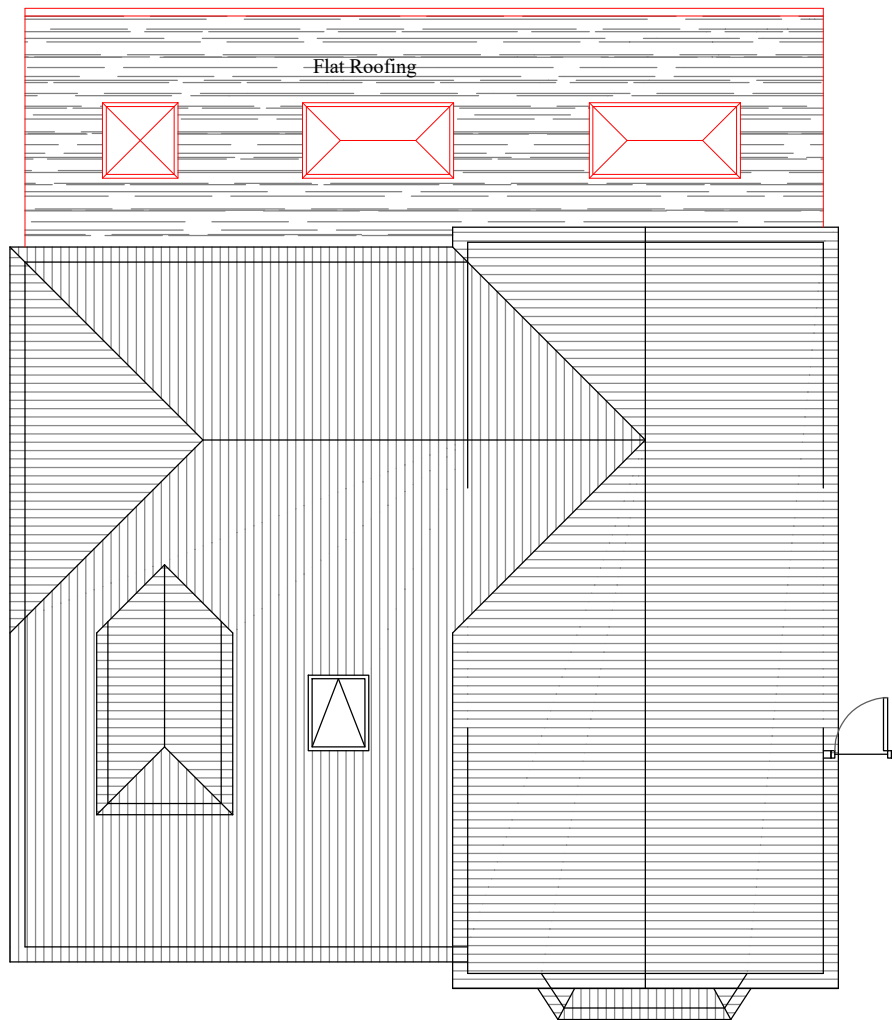

Scale 1/100

Large Rear Private Garden

Large front private driveway

Title / Description :

Parking layout

Project Address :

1 Goddard Way
Warfield
Bracknell
RG42 2JR

Scale of Drawing

1/100 @ A3

Drawing No

01 002

Drawn By

Sunny Bahia

Date of Proj

Jan 24

AsB Architecture Ltd