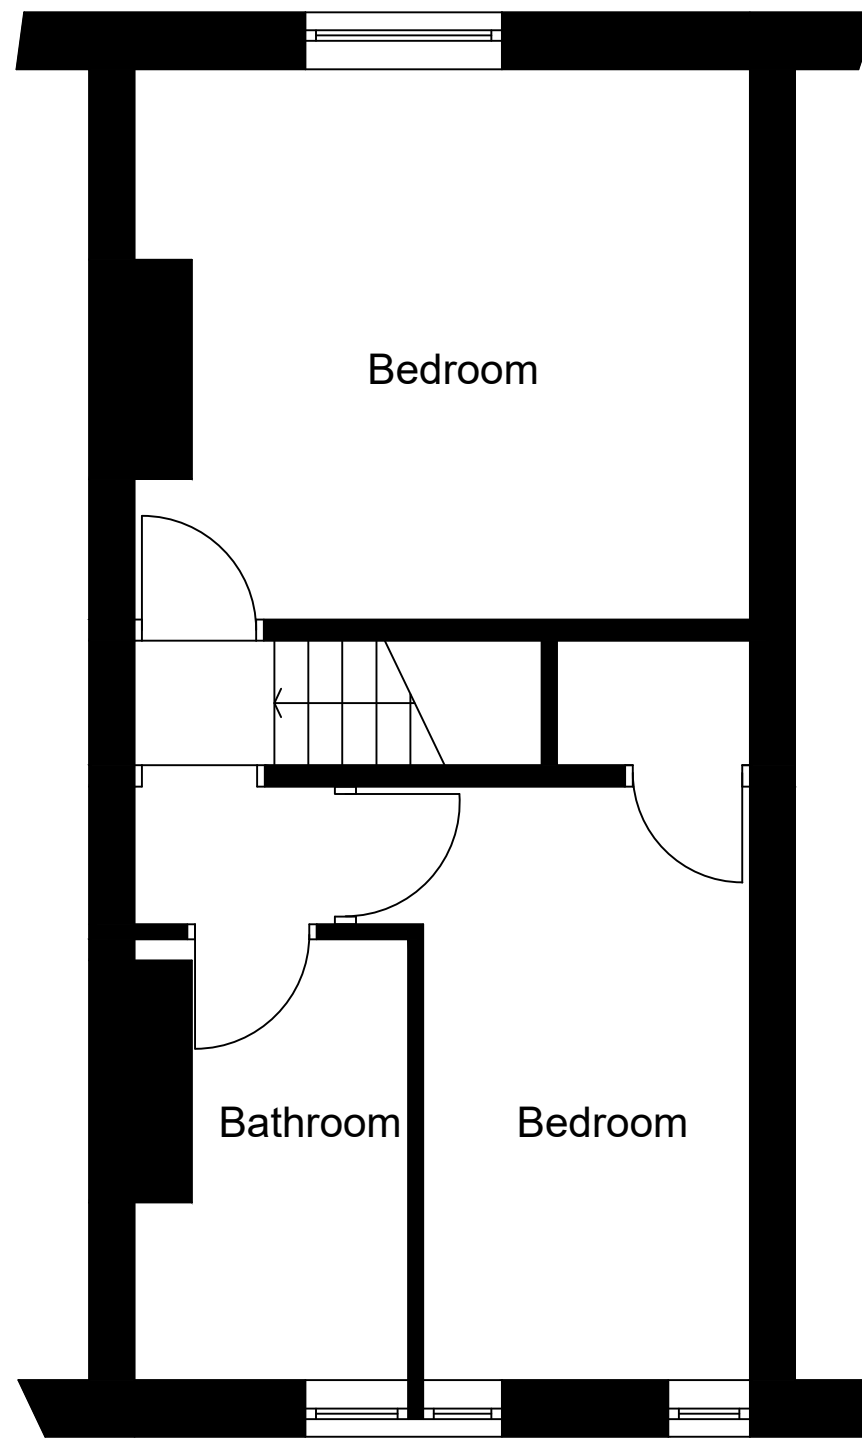

Ground Floor

First Floor

Revision		Date
Client		
Mr R Emmott		
Job		
Change of Use from Hairdressers to Residential		
86 Otley Road		
Eldwick		
Drawing		
Planning		
Proposed Floor Plans		
Date	Scale	
January 2024	1:50 @ A3	