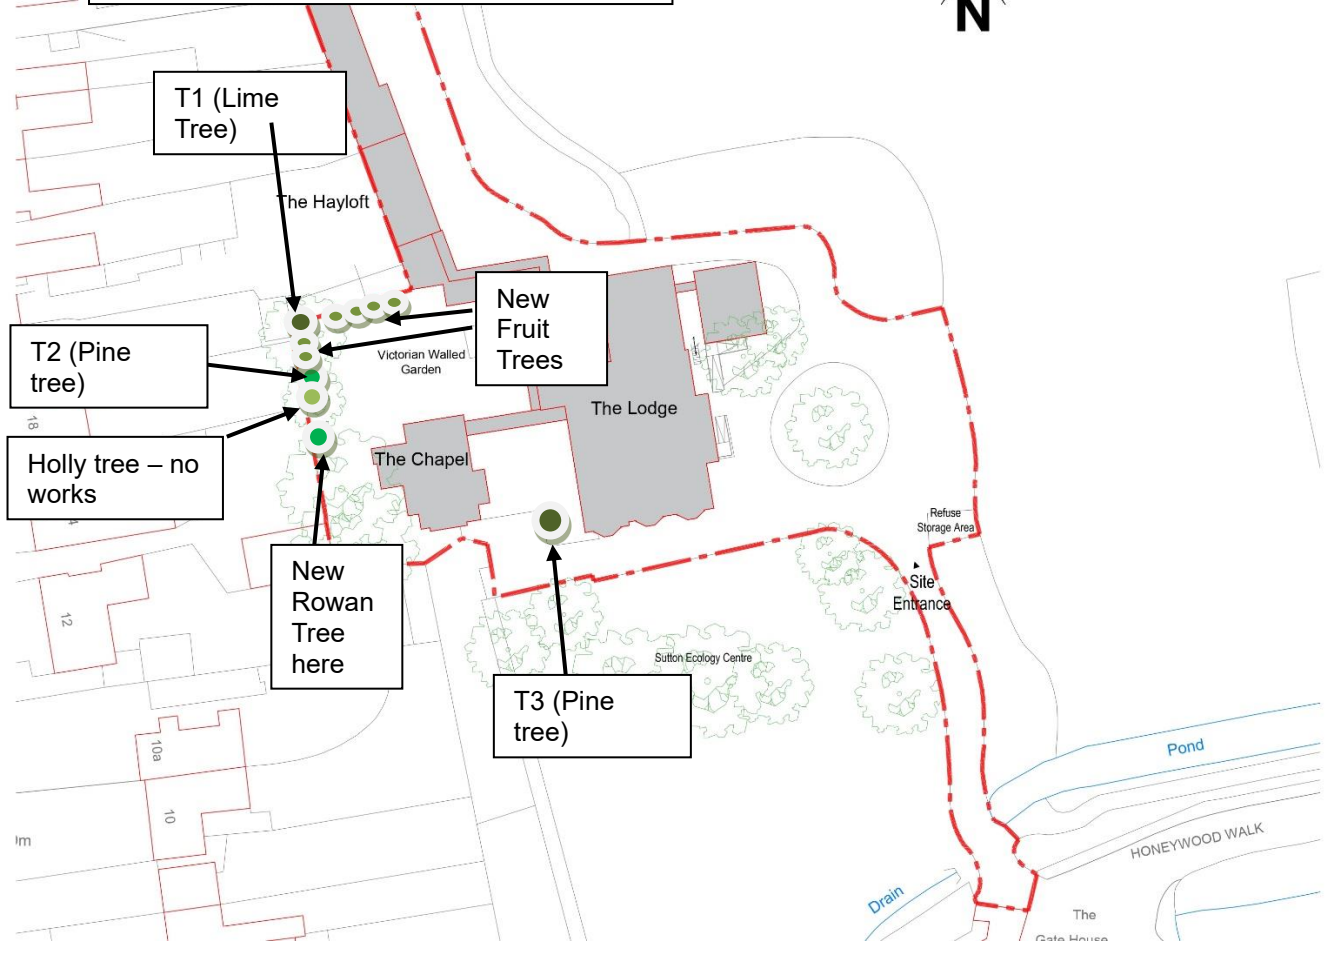

Q8 – sketch plan - Ecological Charity, The Lodge, Honeywood Walk, SM5 3NX - Walled Garden & land South of Lodge

T1 (Lime Tree)

The Hayloft

New Fruit Trees

T2 (Pine tree)

Victorian Walled Garden

The Lodge

Holly tree – no works

The Chapel

New Rowan Tree here

T3 (Pine tree)

Sutton Ecology Centre

Refuse Storage Area

Site Entrance

Pond

HONEYWOOD WALK

Drain

The Gate House