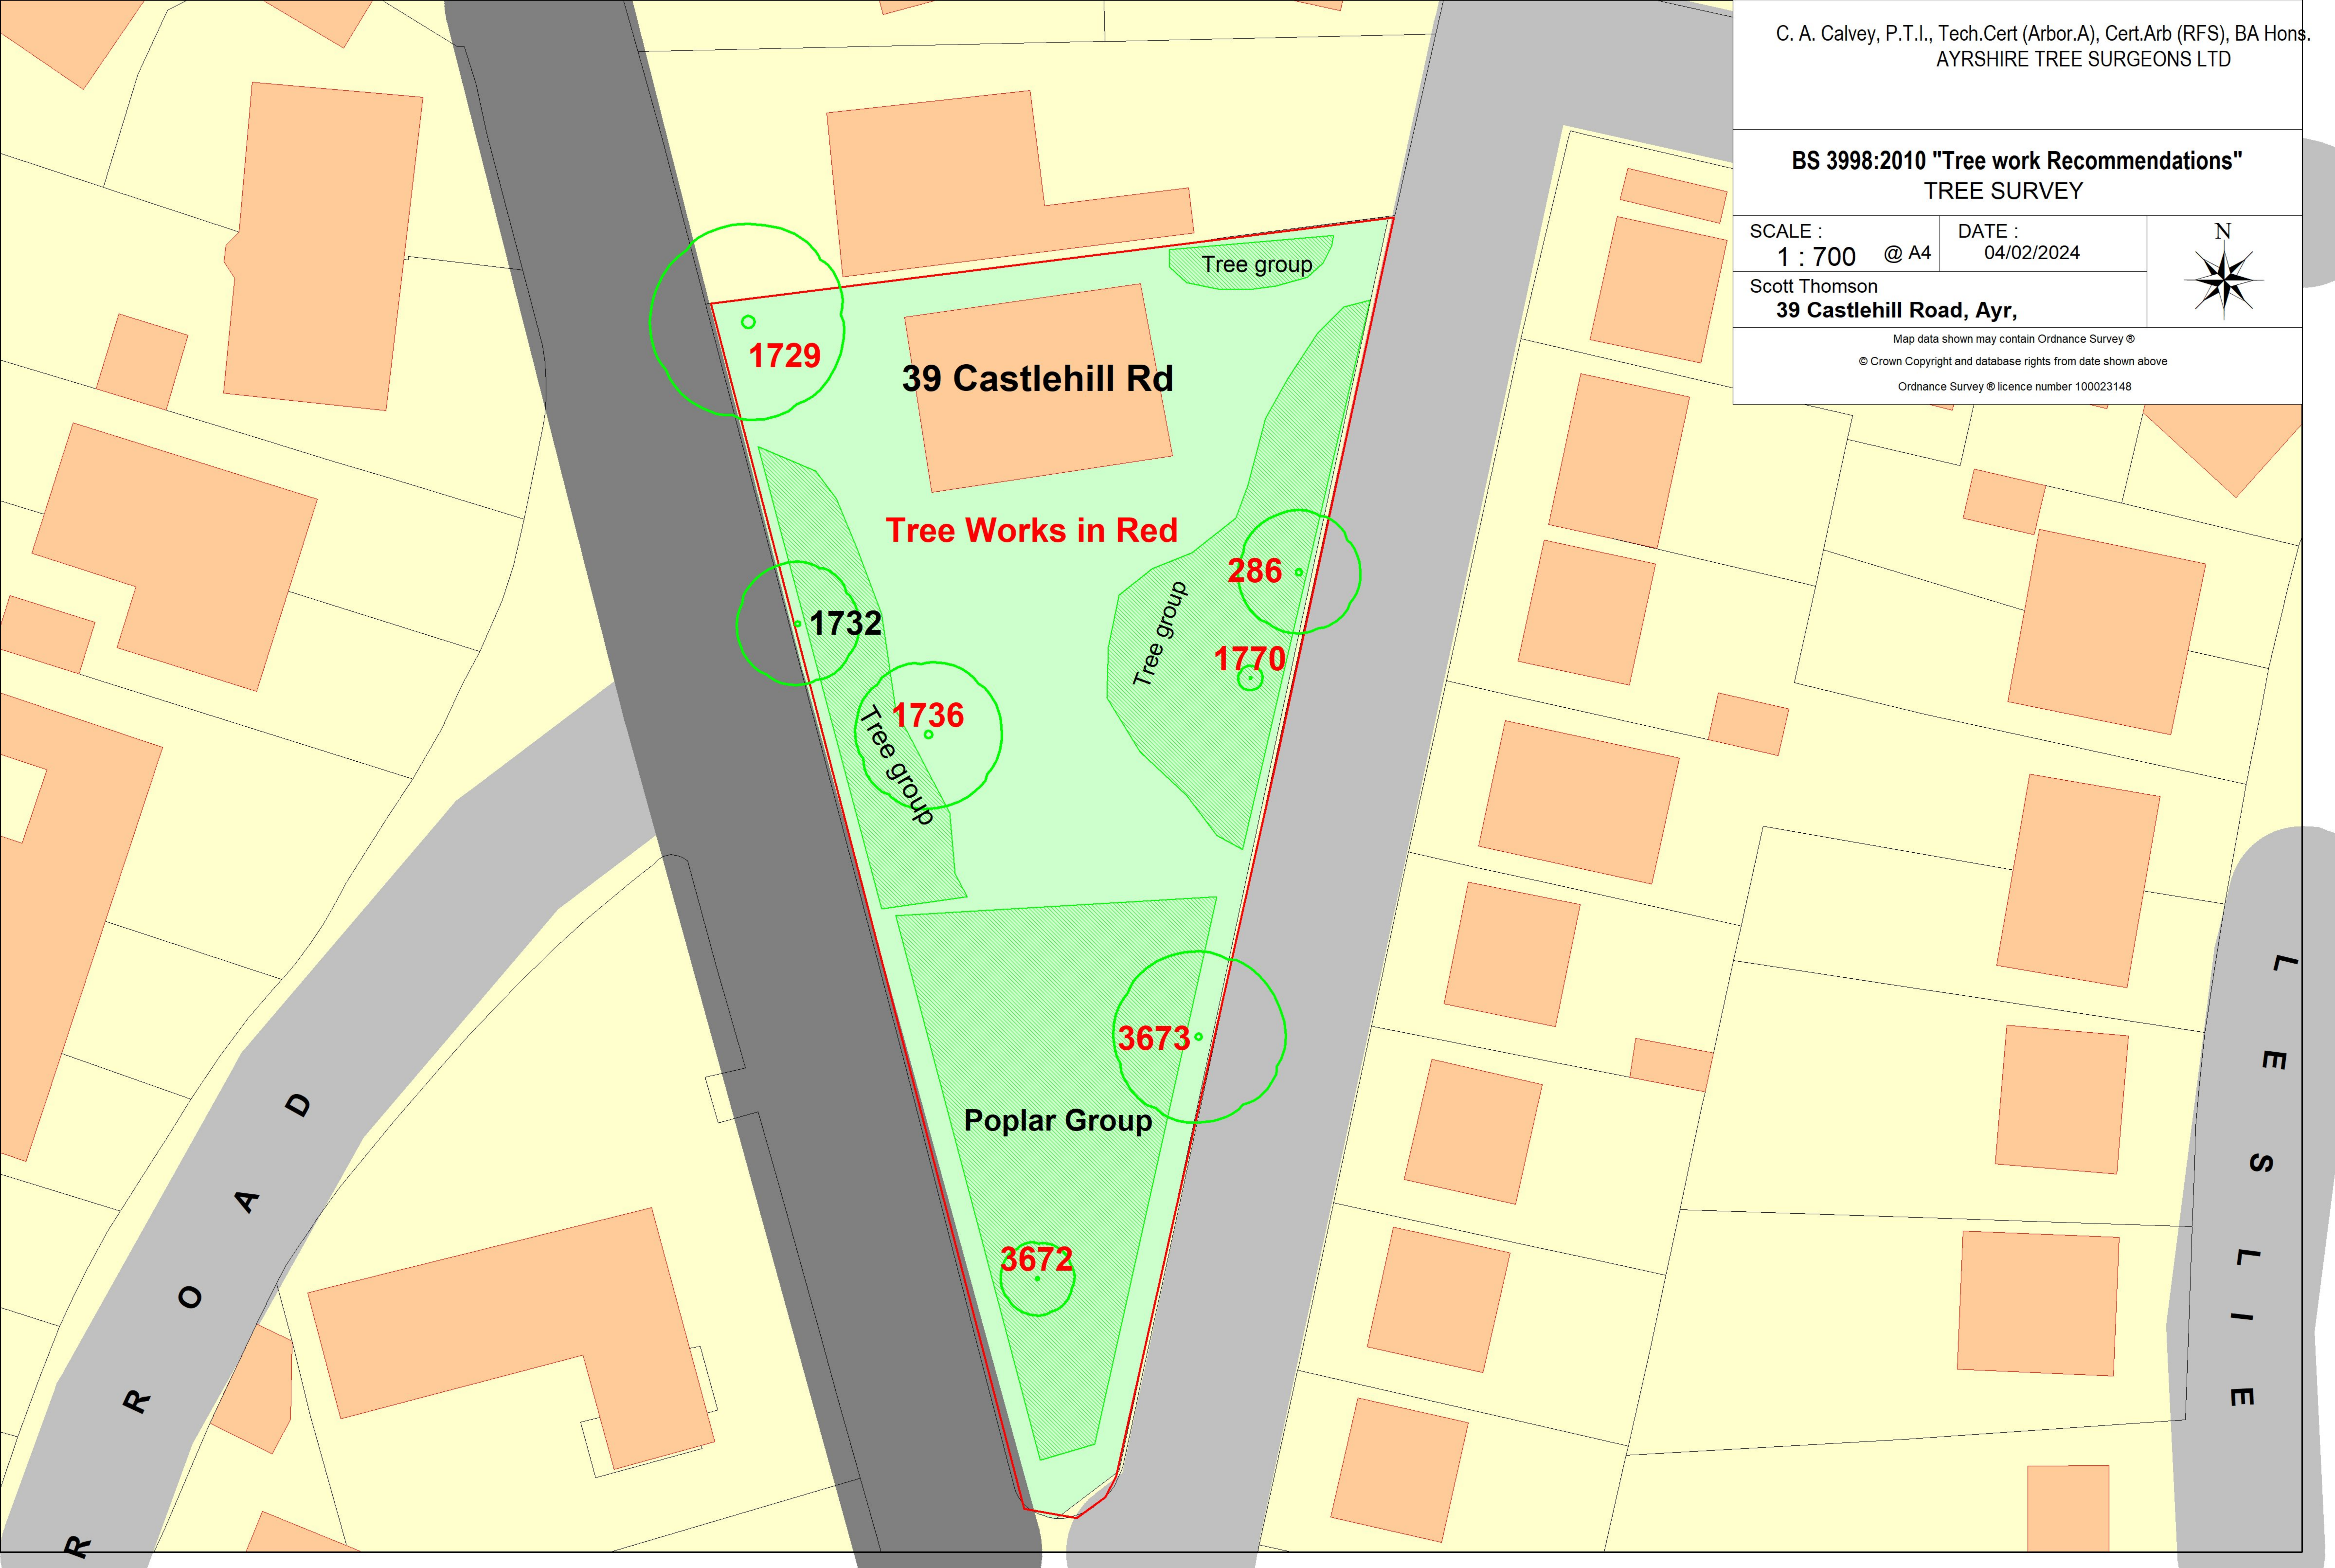

BS 3998:2010 "Tree work Recommendations"
TREE SURVEY

SCALE : 1 : 700 @ A4 DATE : 04/02/2024

Scott Thomson
39 Castlehill Road, Ayr,

Map data shown may contain Ordnance Survey ©
© Crown Copyright and database rights from date shown above
Ordnance Survey © licence number 100023148

1729

39 Castlehill Rd

Tree Works in Red

1732

1736

286

1770

3673

Poplar Group

3672

R
R
O
A
D

L
E
S
L
I
E