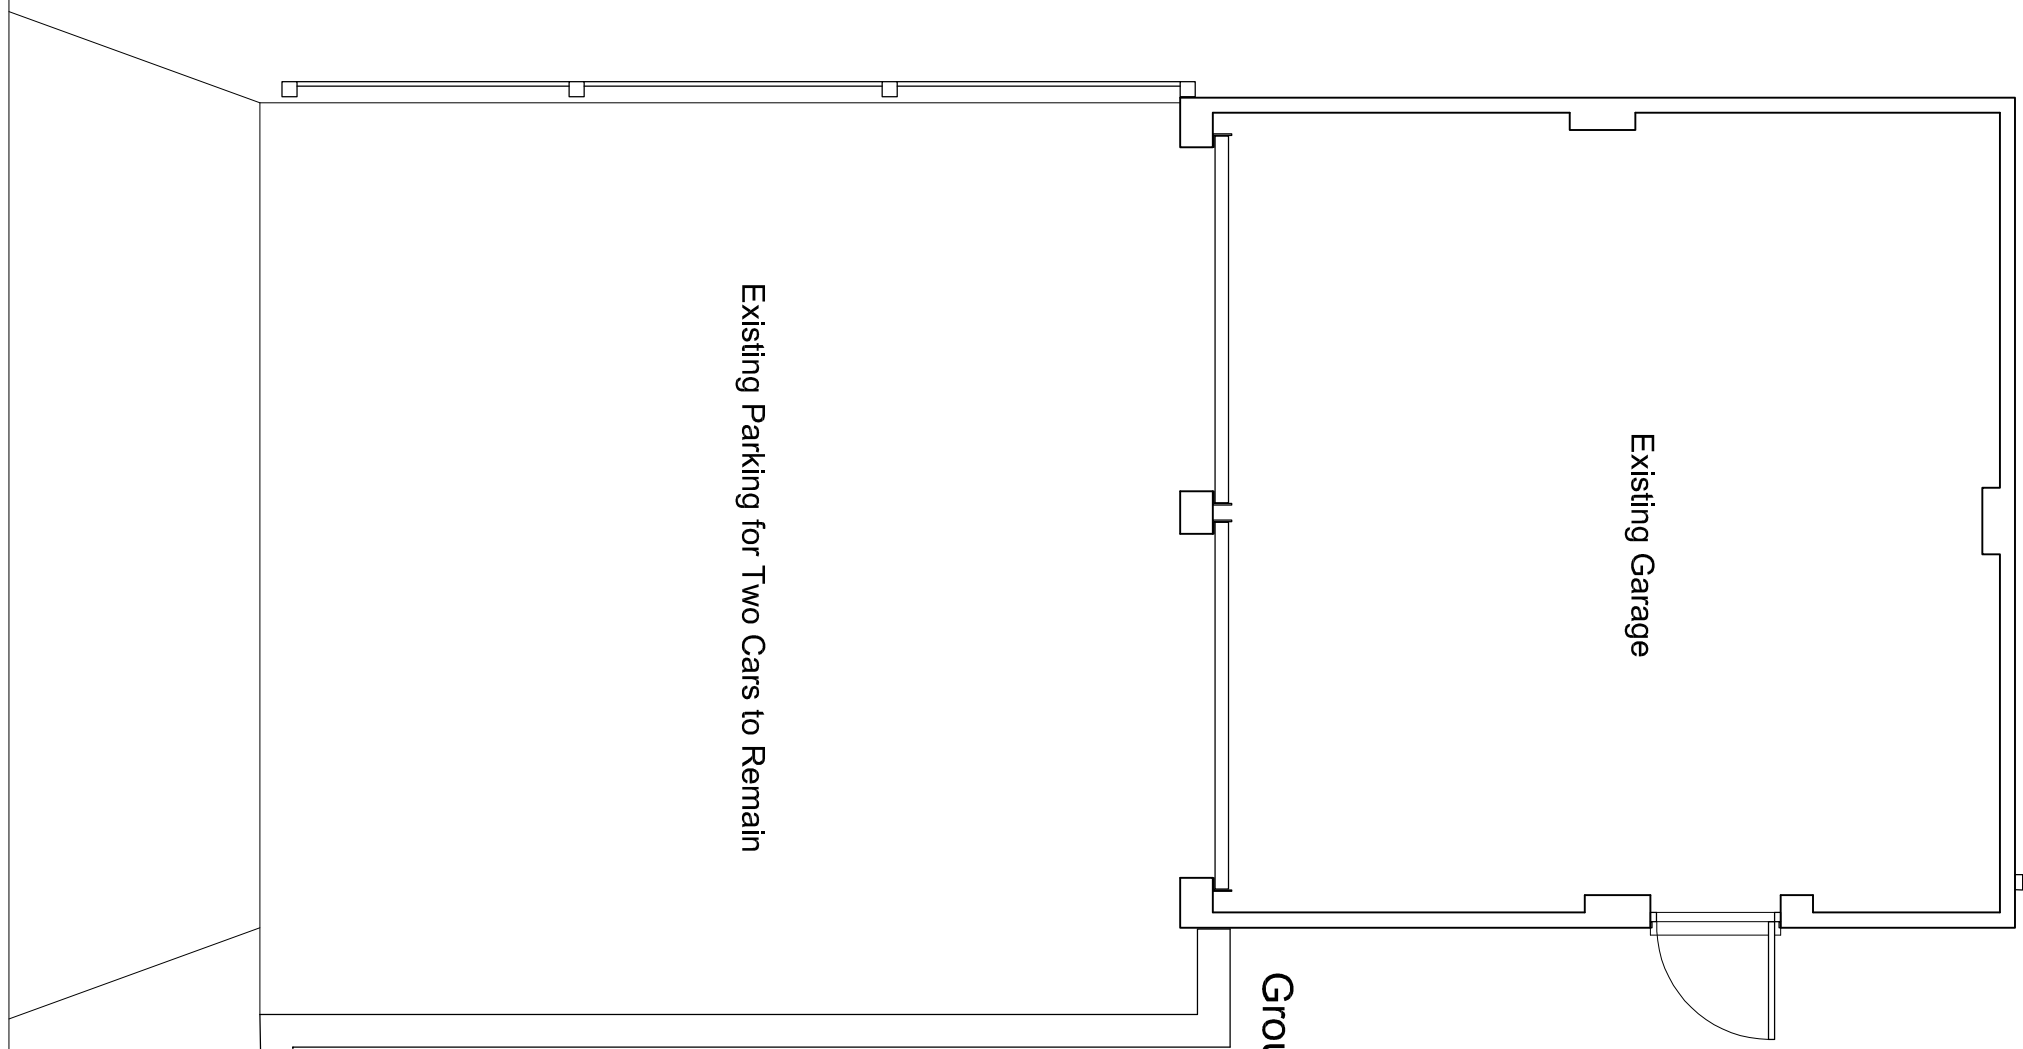

drawing title:
Existing Floor and Roof Plan

scale:
1:50 @ A3
1:100 @ A4

drawn by:
RDM

date:
Jan 2024

drawing number:
G / 3

Roof Plan

Ground Floor Plan

Scale Bar (1-50 @ A3)