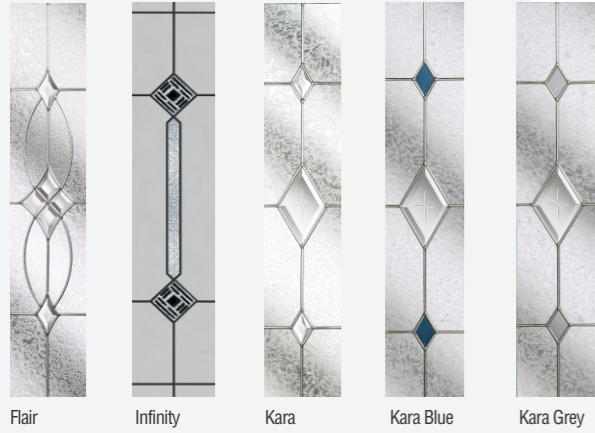

As the Bamburgh is a number one choice among our customers we now provide a far greater selection of decorative styles. Many of our glass models are brand new and are reflective of the very latest technology in the industry. All decorative designs are hand crafted and small inclusions and uneven surfaces are all part of the handcrafted character of the glazing and should not be deemed as a fault.