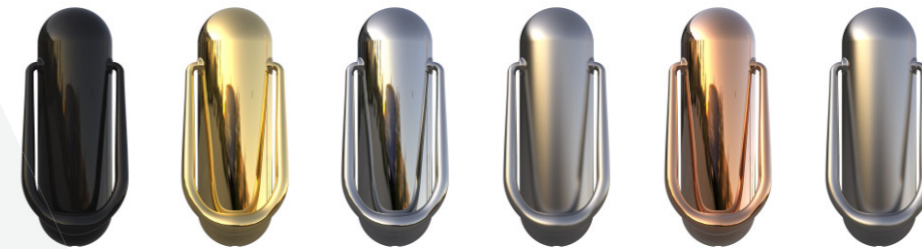

Handles

Black White Gold Chrome Satin Antique Black

Antique Black features a traditional textured, hammered finish.

Viewers

Available in Brass and Chrome

Numbers

Gold Chrome

Rim Latch

For extra security add the Optional Rim Latch traditional lock

Gold Chrome

Rounded

Knockers

Black Gold Chrome Stainless Steel Rose Gold Satin Nickel

Letterplates

Black White Gold Chrome Stainless Steel Rose Gold Satin Nickel

Handles

Black White Gold Chrome Stainless Steel Rose Gold Satin Nickel

Cylinder Pulls

Black Gold Chrome Stainless Steel Rose Gold Satin Nickel

Numbers

Black Gold Chrome Stainless Steel Rose Gold Satin Nickel