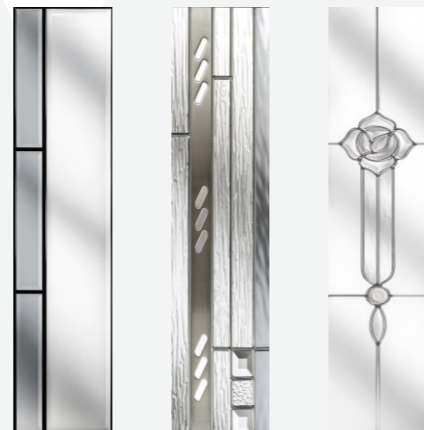

Our contemporary door range gives your home instant wow factor. Available in a huge range of colours and styles, and with a series of modern glazing designs.

Tahoe is also available in

- Red
- Purple
- Green
- Black
- Blue

Kara is also available in

- Grey

Tahoe Kara Blue