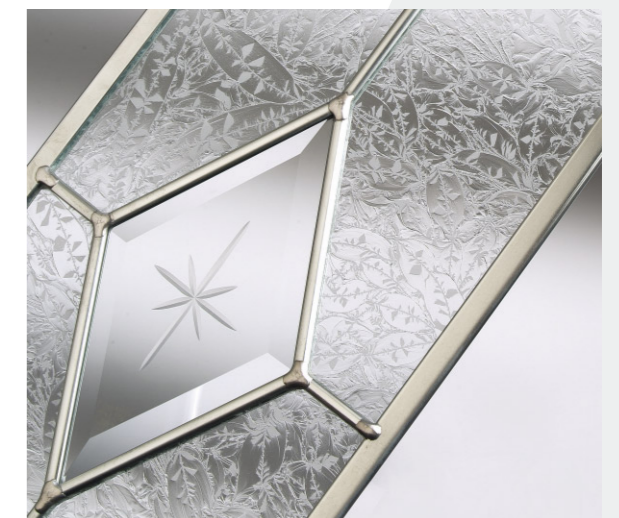

The Lindisfarne door depicts a vintage look reflecting the style of the 1930's.

Aspen

Caledonian Rose

Classic

Dual Aspect

Crystal Flower

Dorchester Green

Mayfair

Olympic

New Orleans

Noir

Flair

Tate

Kara

Kara Blue

Dual Aspect is also available in
Blue
Green
Red

Kara is also available in
Grey

Kara