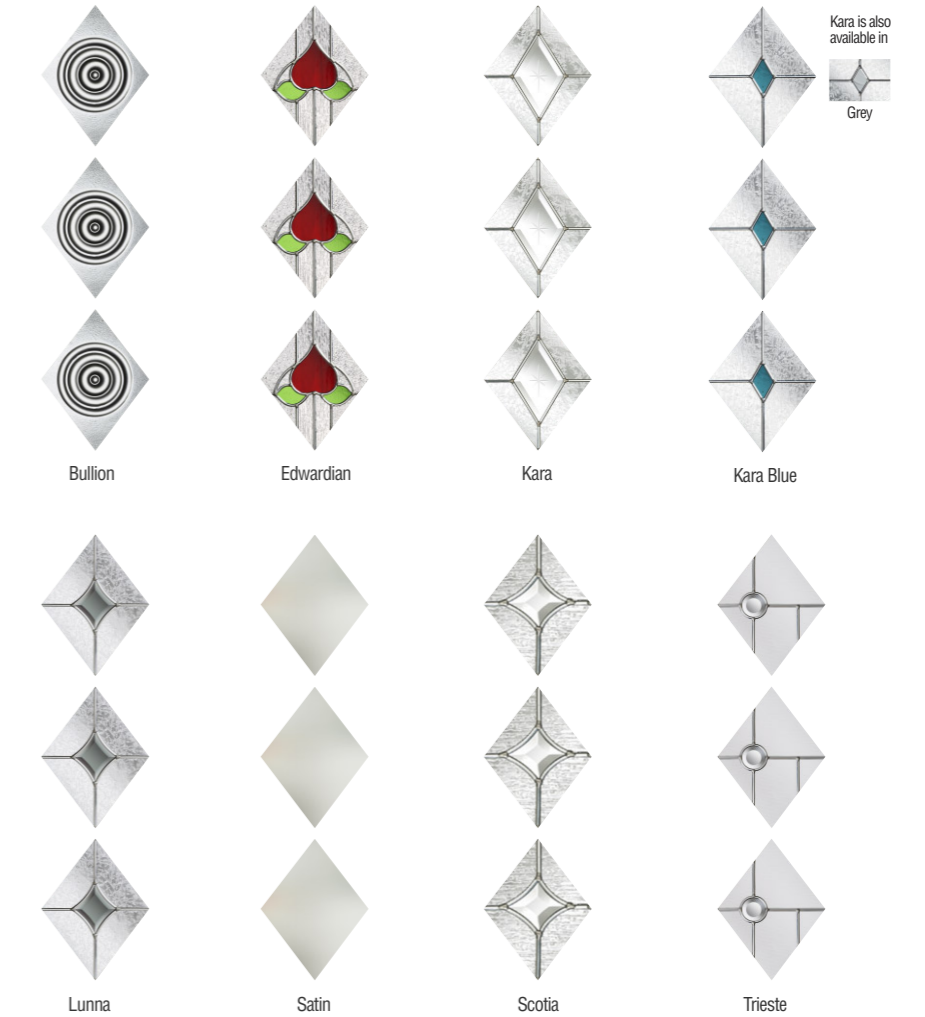

Cottage Small

Cottage Windsor

Cottage Diamond

Cottage 3 Diamond