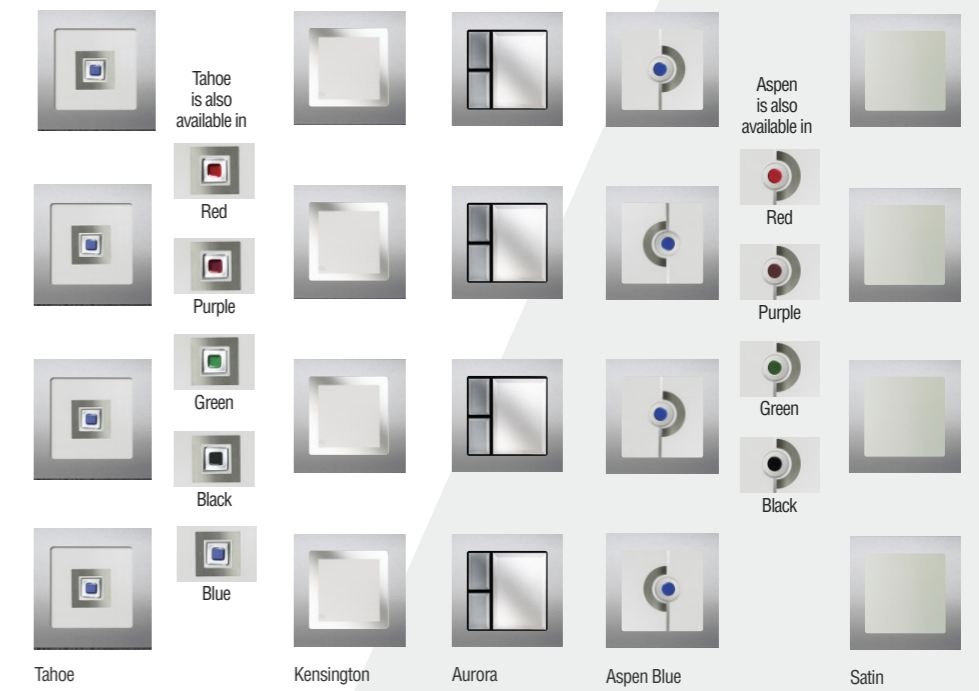

Bern
Black with Kensington glass

Lyon
White with Aurora glass

Munich
Buckingham Grey with Tahoe Blue glass

Nice
Colza Yellow with Tahoe Blue glass

Internal view of the Inox door

Black with Tahoe Blue glass

Bern Range

Blue with Kensington glass

Lyon Range

Turquoise with Aurora glass

Munich Range

Chartwell Green with Aspen Black glass

Nice Range

Traditional

Knockers

Black White Gold Chrome Satin

Spy hole option for Knockers

Letterplates

Black White Gold

Chrome Satin Antique Black

Inner protective housing has unique concealed hinge to prevent attack. Inner flap has positive stop feature for maximum protection. SBD Letterbox only.

Handles

Black White Gold Chrome Satin Antique Black

Antique Black features a traditional textured, hammered finish.

Viewers

Available in Brass and Chrome

Numbers

Gold Chrome

Rim Latch