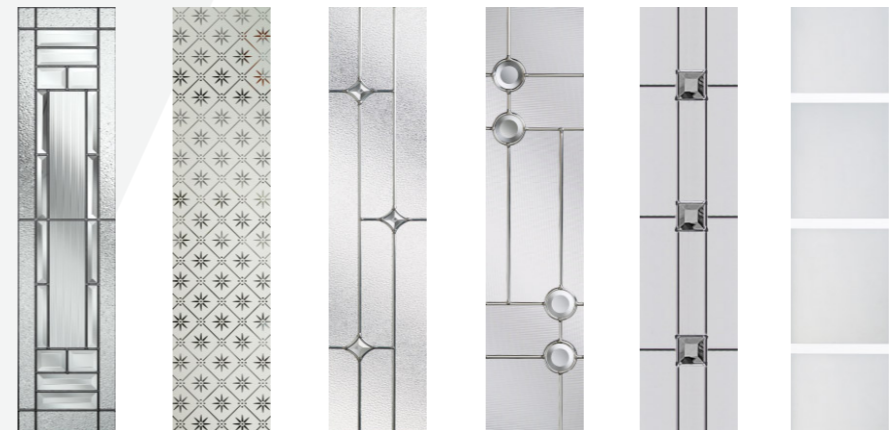

Tahoe is also available in

- Red
- Purple
- Green
- Black
- Blue

Kara is also available in

- Grey

Tahoe Kara Blue