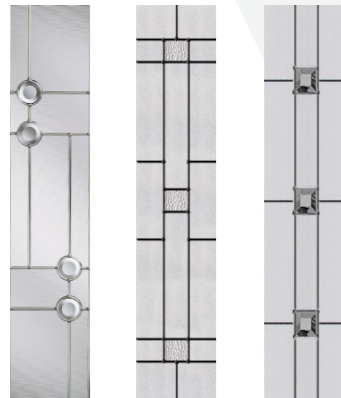

Trieste Tate Olympic