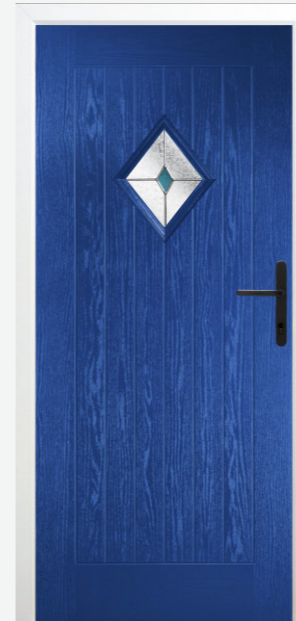

Ultramarine Blue with Kara Blue glass

Cottage 3 Diamond

Slate Grey with Kara Grey glass

Anthracite Grey with Tahoe Black glass

Our range of stunning Inox glazed doors combine the high performance of GRP composite materials with beautiful style to give a truly contemporary look to any entranceway.