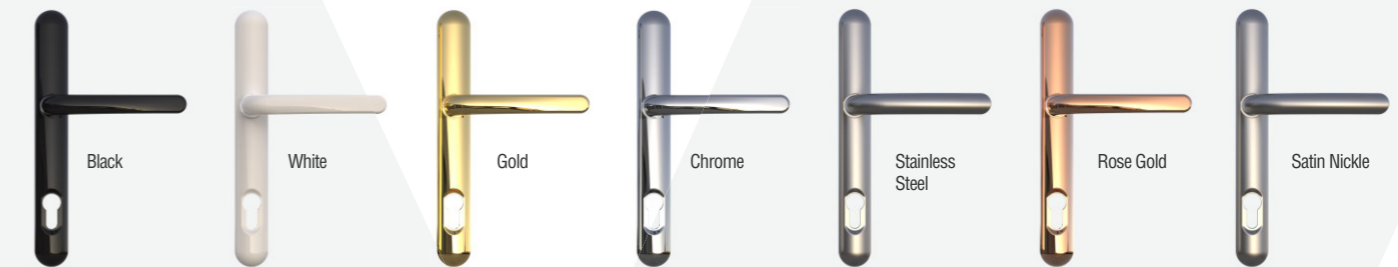

Handles

Black White Gold Chrome Satin Antique Black

Antique Black features a traditional textured, hammered finish.

Viewers

Available in Brass and Chrome

Numbers

Gold Chrome

Rim Latch

For extra security add the Optional Rim Latch traditional lock

Gold Chrome

Rounded

Knockers

Black Gold Chrome Stainless Steel Rose Gold Satin Nickel

Letterplates

Black White Gold Chrome Stainless Steel Rose Gold Satin Nickel

Handles

Black White Gold Chrome Stainless Steel Rose Gold Satin Nickel

Cylinder Pulls

Black Gold Chrome Stainless Steel Rose Gold Satin Nickel

Numbers

Black Gold Chrome Stainless Steel Rose Gold Satin Nickel