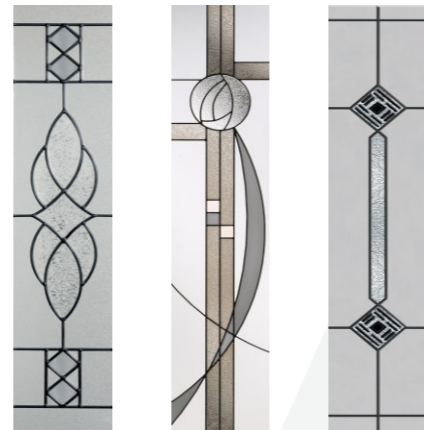

Our contemporary door range gives your home instant wow factor. Available in a huge range of colours and styles, and with a series of modern glazing designs.

Tahoe is also available in

- Red
- Purple
- Green
- Black
- Blue

Kara is also available in

- Grey

Tahoe Kara Blue