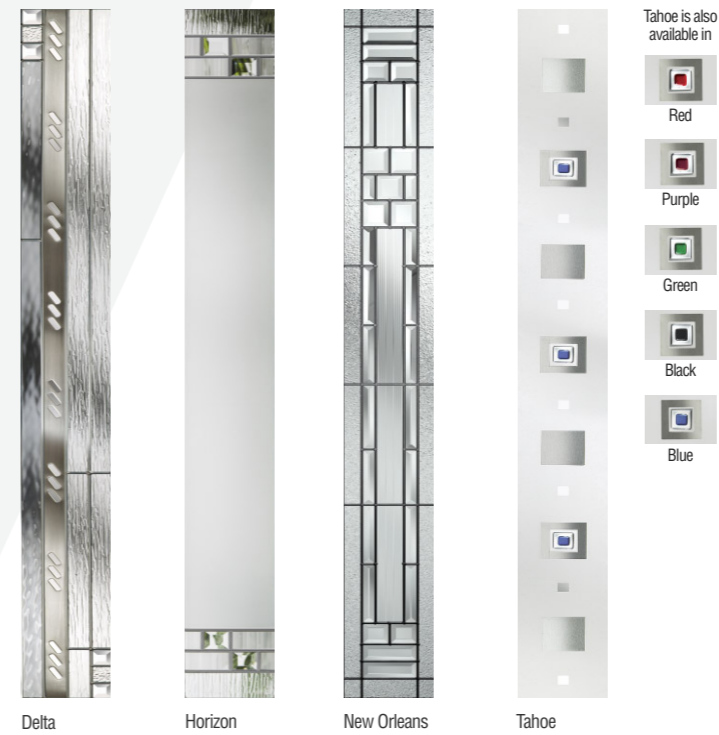

Kensington

Zinc Star

Blue with New Orleans glass

Crystal Flower glass

Anthracite Grey with New Orleans glass

Purple with Delta glass

Smooth finish and a large, slim glazing panel give this door another twist on that modern, stylish look. Glass available: clear, obscure, plus new patterns as shown.