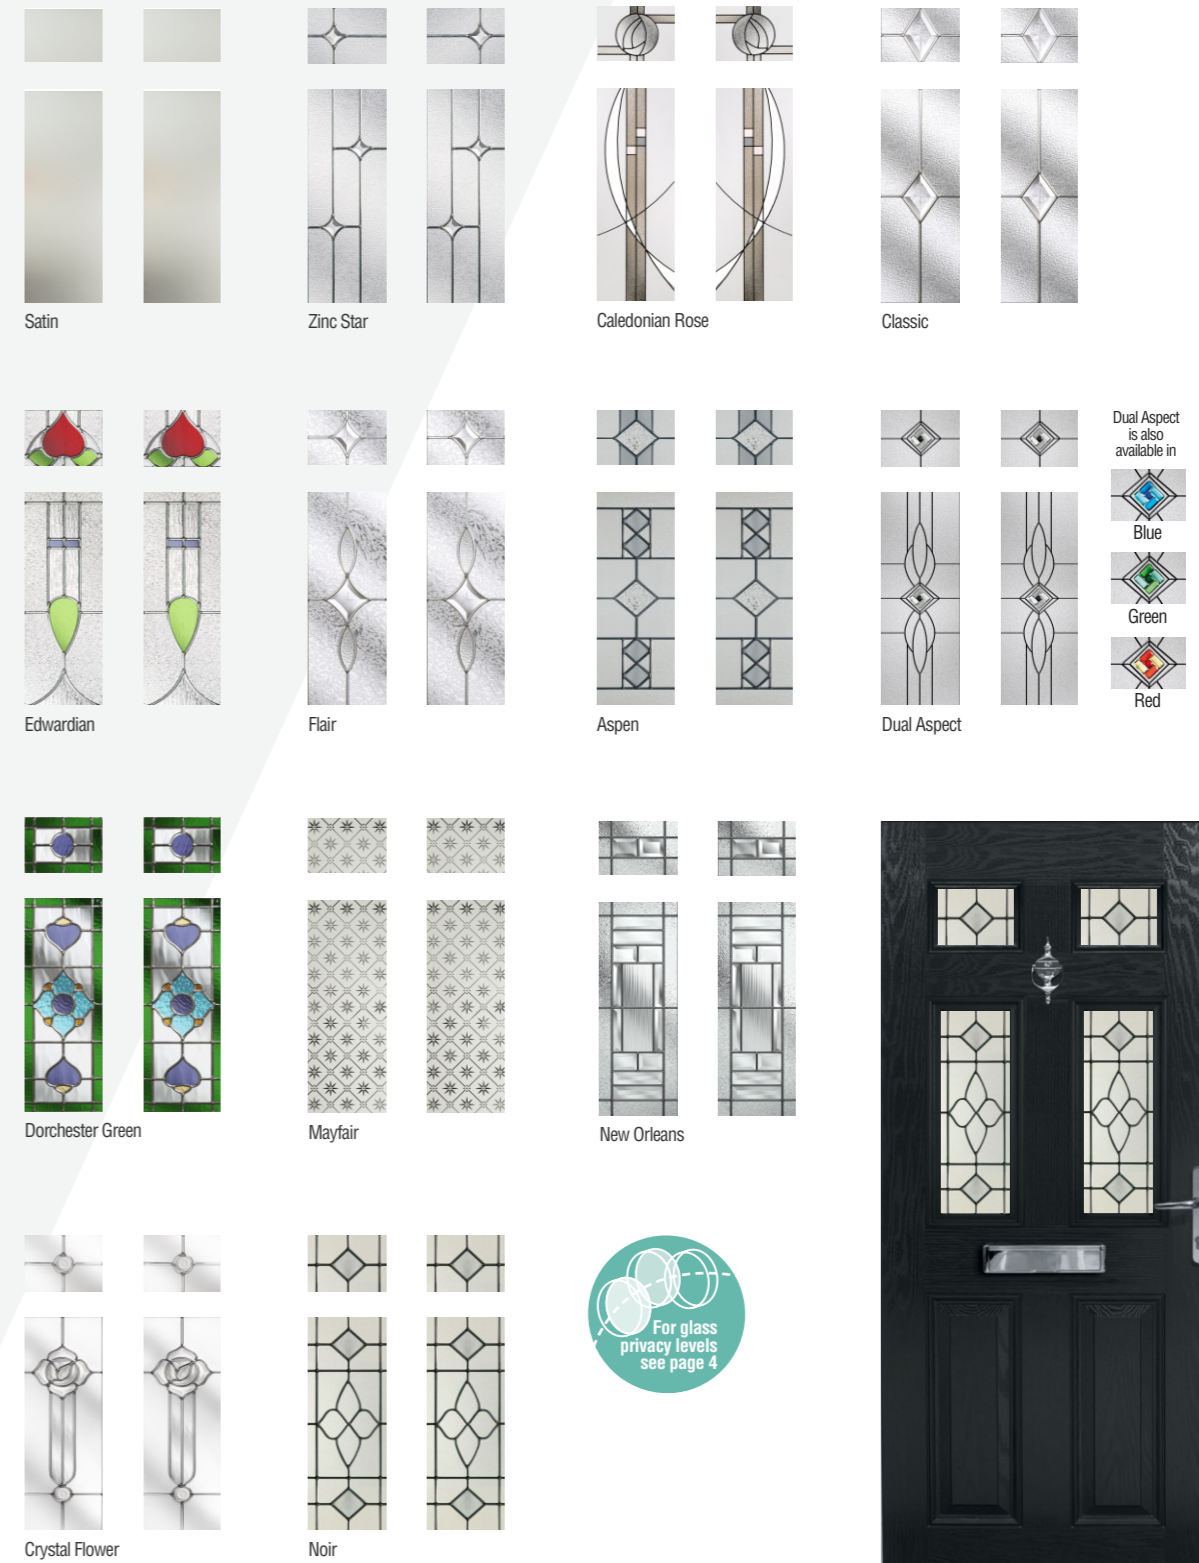

Edinburgh 4 Black with Noir glazing