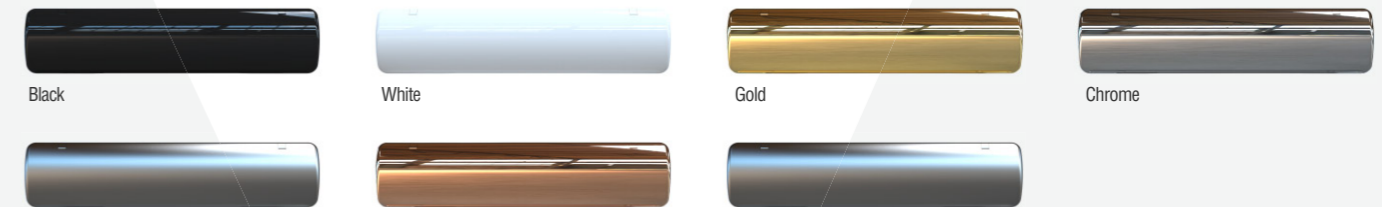

Handles

Black White Gold Chrome Satin Antique Black

Antique Black features a traditional textured, hammered finish.

Viewers

Available in Brass and Chrome

Numbers

Gold Chrome

Rim Latch

For extra security add the Optional Rim Latch traditional lock

Gold Chrome

Rounded

Knockers

Black Gold Chrome Stainless Steel Rose Gold Satin Nickel

Letterplates

Black White Gold Chrome Stainless Steel Rose Gold Satin Nickel

Handles

Black White Gold Chrome Stainless Steel Rose Gold Satin Nickel

Cylinder Pulls

Black Gold Chrome Stainless Steel Rose Gold Satin Nickel

Numbers

Black Gold Chrome Stainless Steel Rose Gold Satin Nickel