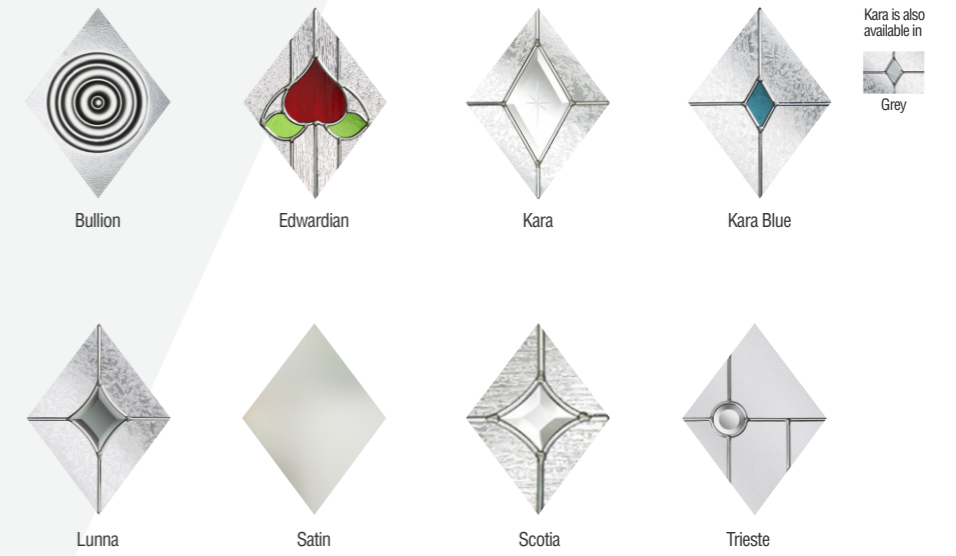

Kara

Kara Blue

Kara is also available in
Grey

Cottage Small

Basalt Grey with Prairie glass

Cottage Windsor

Chartwell with Lunna glass

Cottage Diamond

Ultramarine Blue with Kara Blue glass

Cottage 3 Diamond

Slate Grey with Kara Grey glass

Anthracite Grey with Tahoe Black glass

Our range of stunning Inox glazed doors combine the high performance of GRP composite materials with beautiful style to give a truly contemporary look to any entranceway.