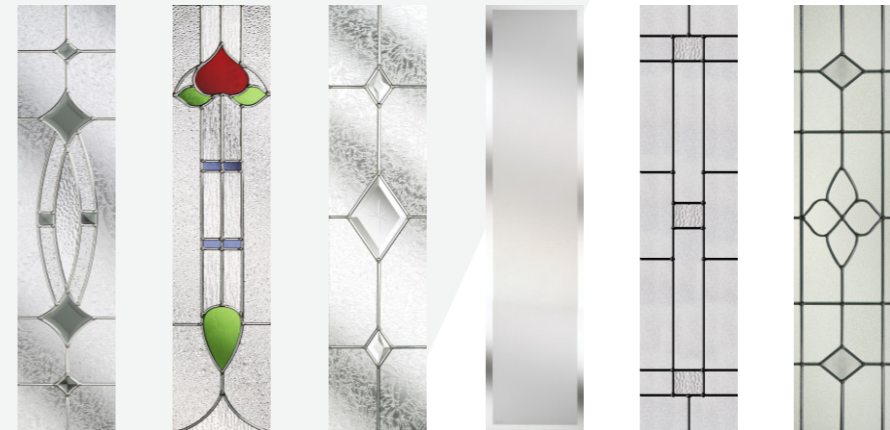

Glazing can be in the centre or hinge side of the Stirling door if preferred. Please mark clearly on your order if you require this option, otherwise the glass will be positioned as shown.

Grey with Tahoe Blue glass, including off-set bar handle

Our contemporary door range gives your home instant wow factor. Available in a huge range of colours and styles, and with a series of modern glazing designs.

Aspen Caledonian Rose Infinity

Lunna Edwardian Kara Kensington Tate Noir