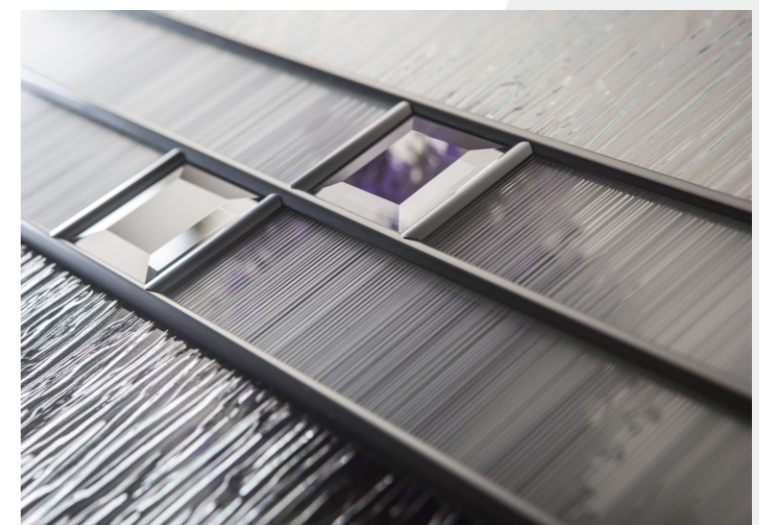

Horizon detail