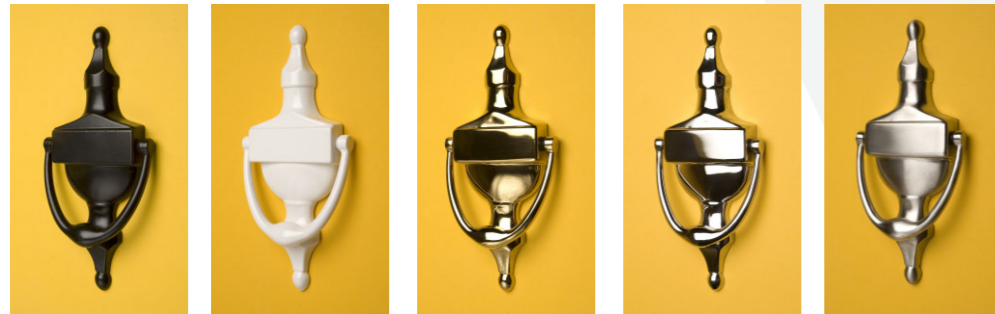

Knockers

Black White Gold Chrome Satin

Spy hole option for Knockers

Letterplates

Black White Gold

Chrome Satin Antique Black

Inner protective housing has unique concealed hinge to prevent attack. Inner flap has positive stop feature for maximum protection. SBD Letterbox only.