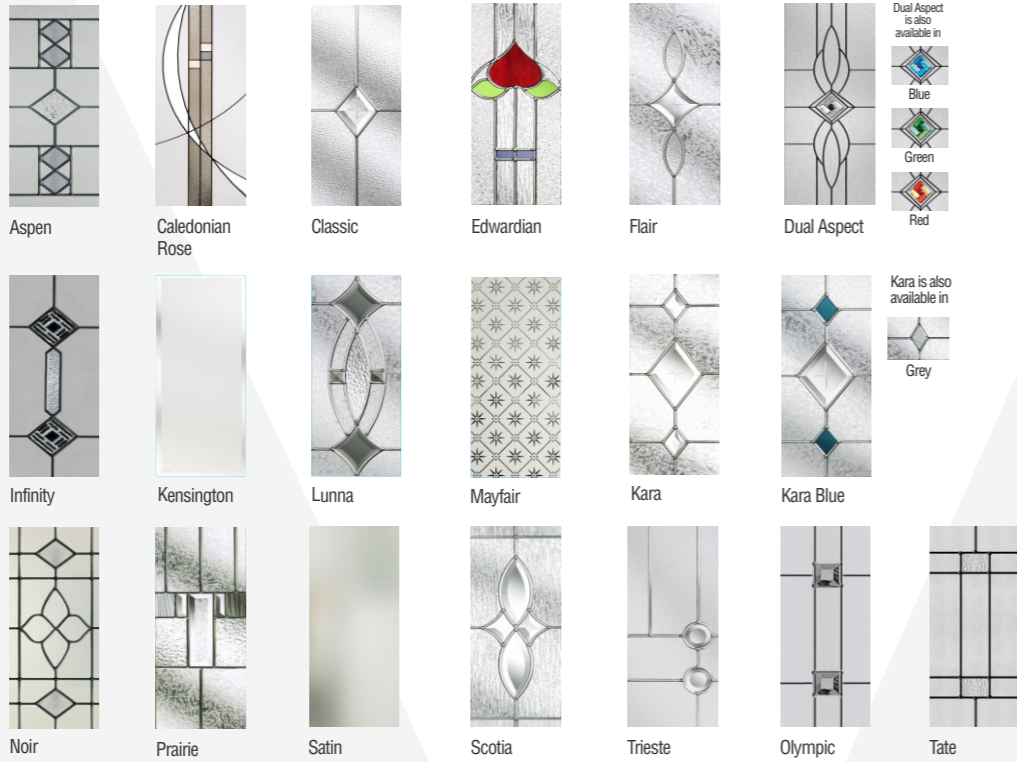

Dual Aspect Black

Dual Aspect is also available in
Blue
Green
Red

Lunna

Mayfair

New Orleans

Noir

Prairie

Trieste

Kara

Kara Blue

Kara is also available in
Grey

Cottage Small

Basalt Grey with Prairie glass

Cottage Windsor

Chartwell with Lunna glass

Cottage Diamond

Ultramarine Blue with Kara Blue glass

Cottage 3 Diamond

Slate Grey with Kara Grey glass

Anthracite Grey with Tahoe Black glass

Our range of stunning Inox glazed doors combine the high performance of GRP composite materials with beautiful style to give a truly contemporary look to any entranceway.

This range of doors use stainless steel glazing frames to the outside, which as well as adding a distinctive European flair, are guaranteed to keep their high shine and stunning looks for years to come.