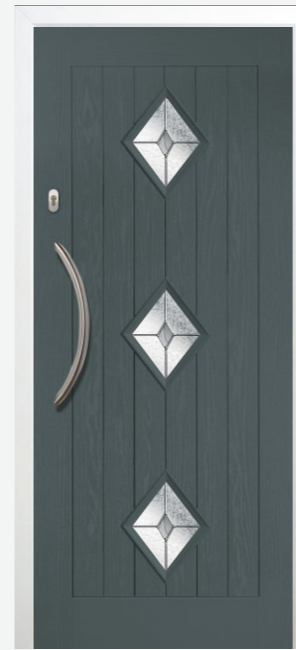

Ultramarine Blue with Kara Blue glass

Cottage 3 Diamond

Slate Grey with Kara Grey glass

Anthracite Grey with Tahoe Black glass

Our range of stunning Inox glazed doors combine the high performance of GRP composite materials with beautiful style to give a truly contemporary look to any entranceway.