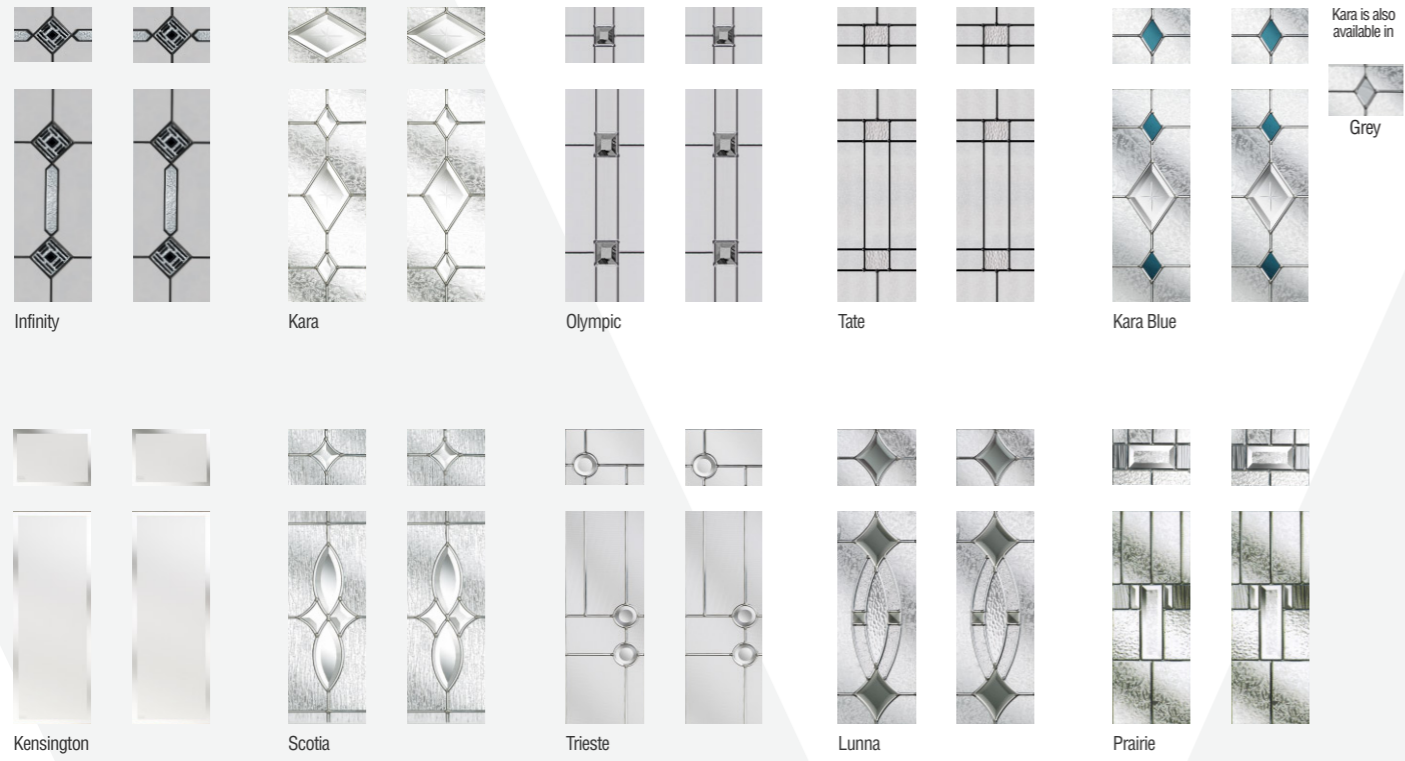

Claret Red Edinburgh 2 with Scotia glass