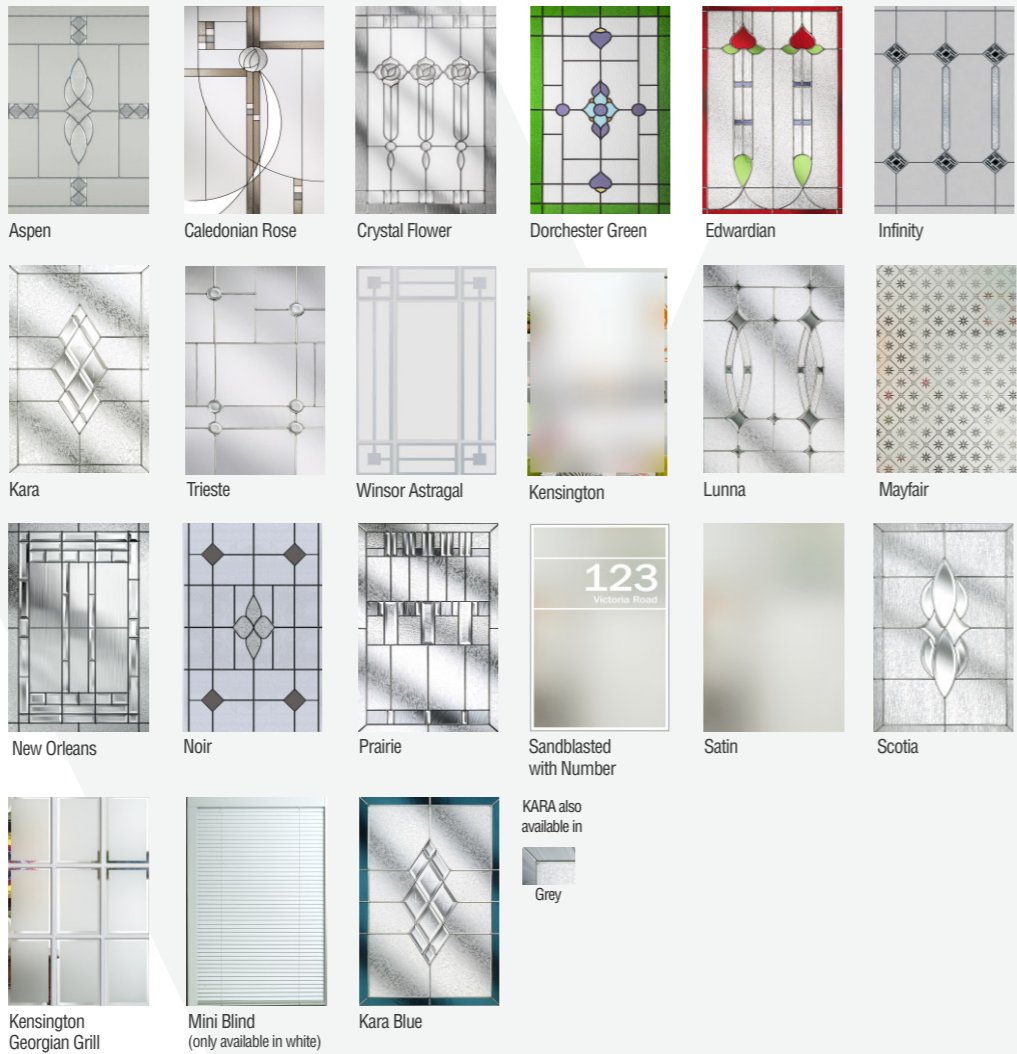

Kara

Kara Blue

Kara is also available in
Grey

Cottage Small

Basalt Grey with Prairie glass

Cottage Windsor

Chartwell with Lunna glass

Cottage Diamond