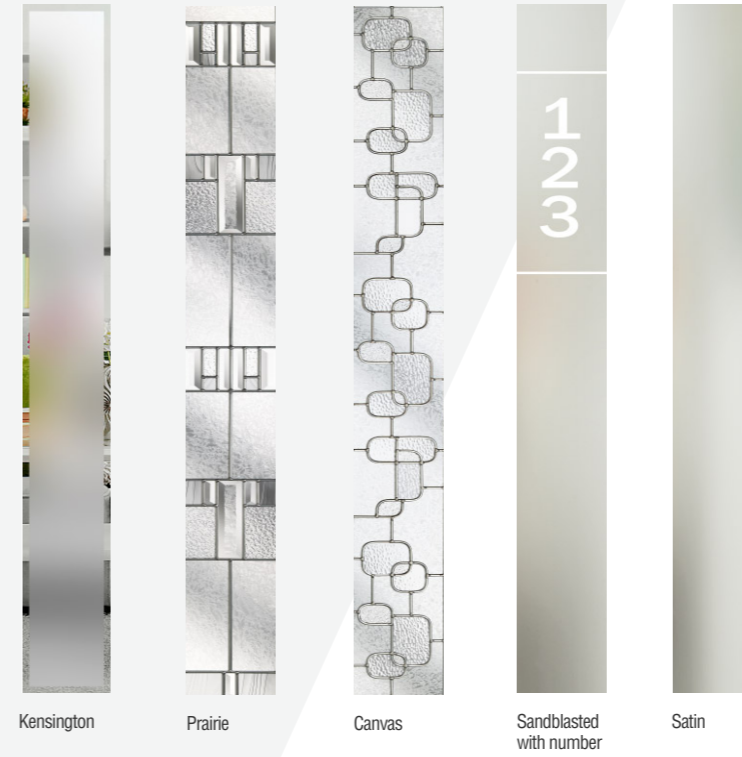

Edwardian

Miami

Sandblasted with number

Satin

Dorchester Green

Crystal Flower

New Orleans

Mayfair

Kensington

Zinc Star

Blue with New Orleans glass

Crystal Flower glass

Anthracite Grey with New Orleans glass

Purple with Delta glass

Smooth finish and a large, slim glazing panel give this door another twist on that modern, stylish look. Glass available: clear, obscure, plus new patterns as shown.