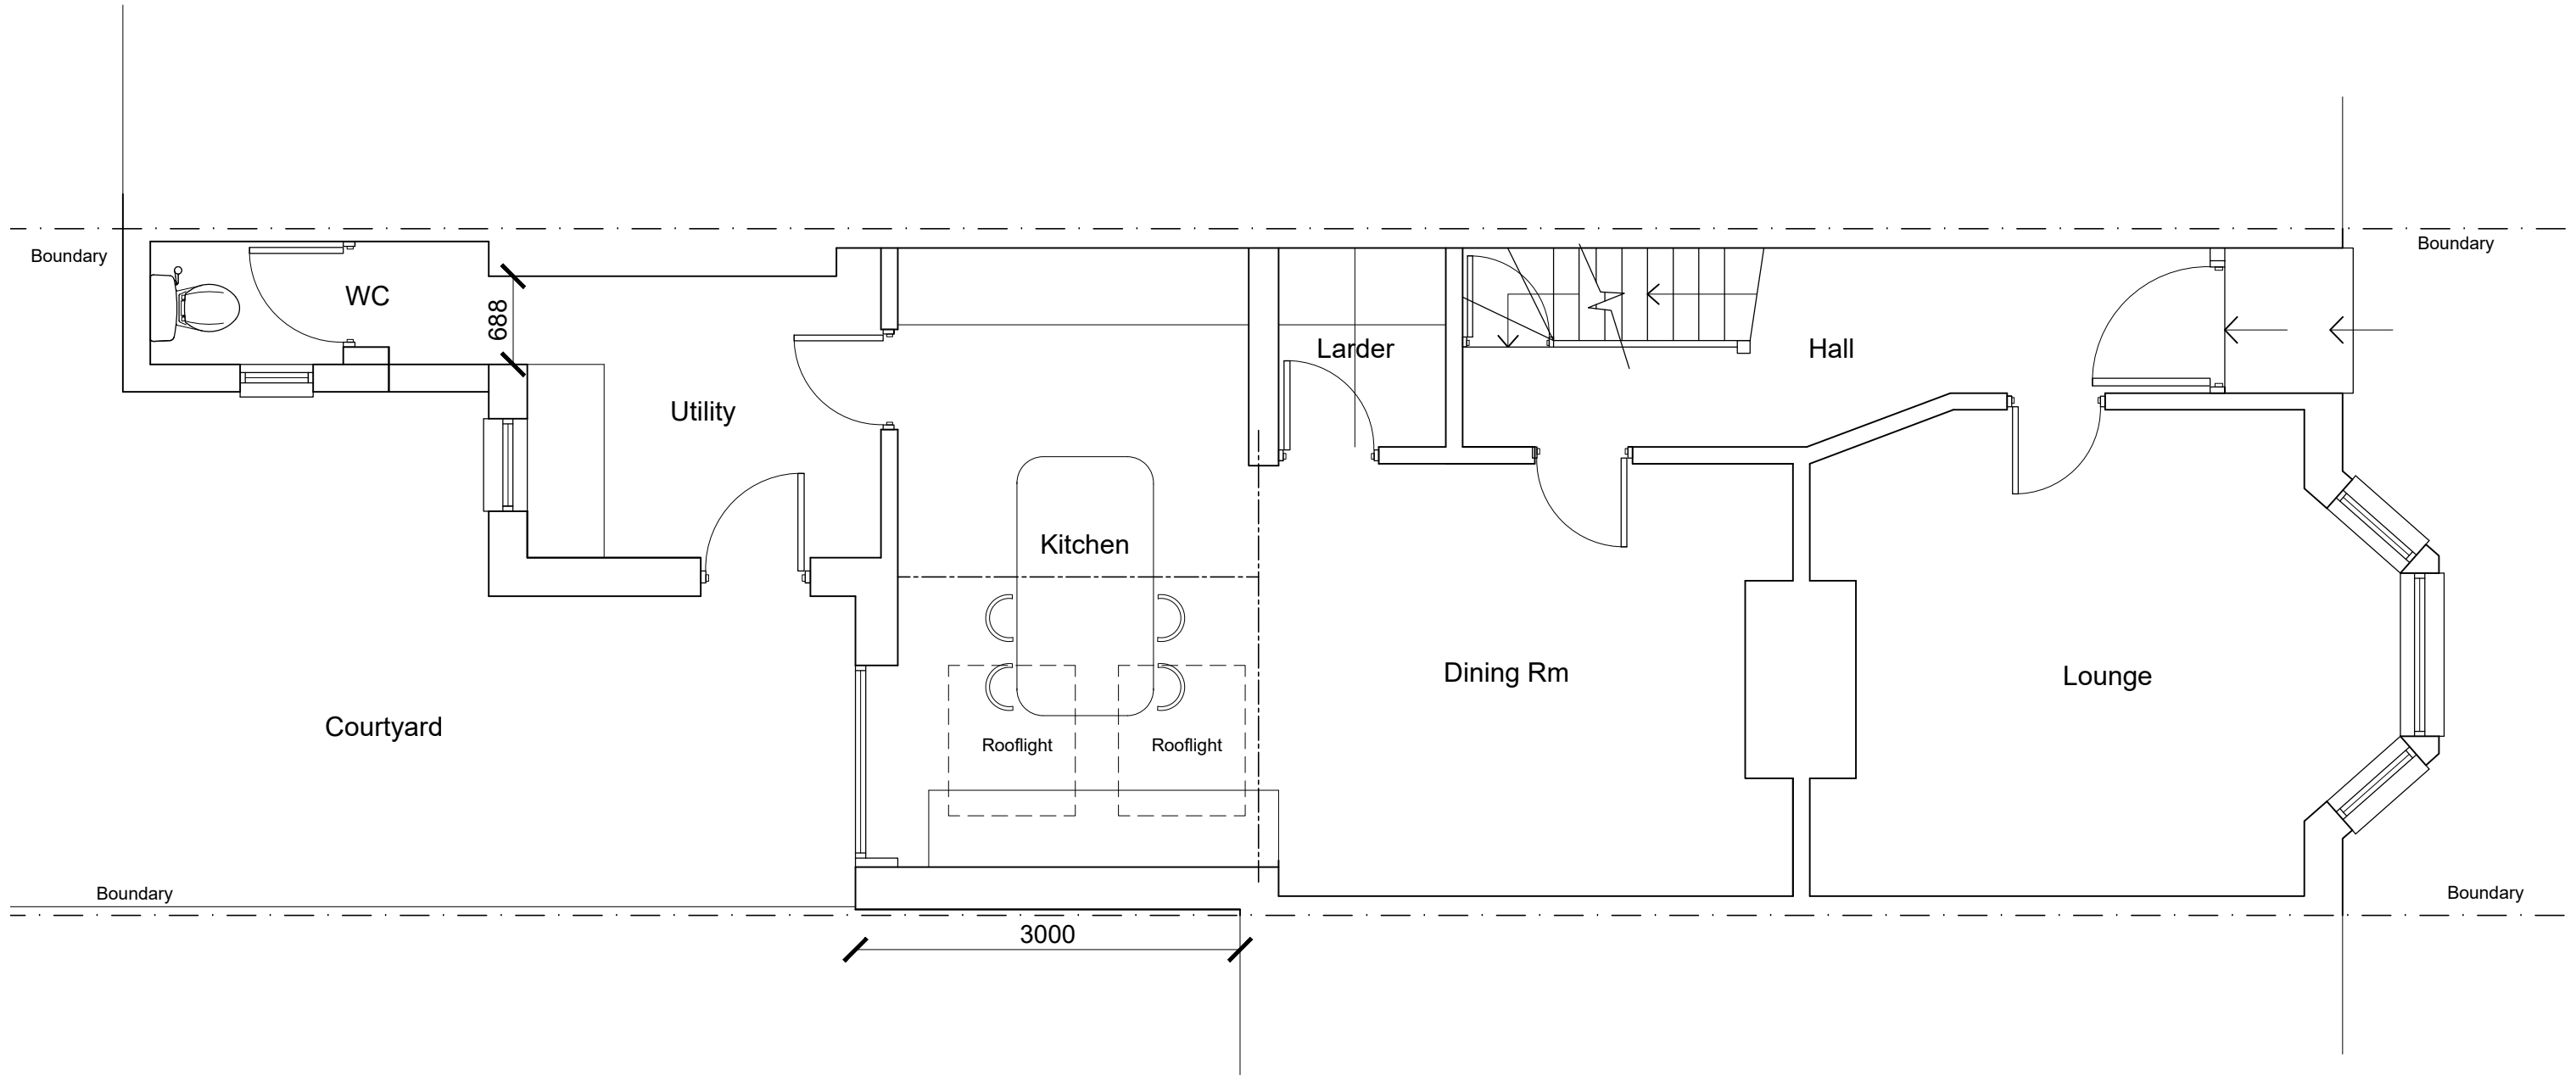

**JOB DETAIL**

**DWG. DETAIL**

PROJECT 3 Briton Road,  
Faversham,  
Kent

DWG. TITLE  
PROPOSED GF PLAN

SCALE  
1:50 

DATE  
OCT 2023

DWG. NO.  
BR/PL/05

THE LITTLE DRAWING COMPANY