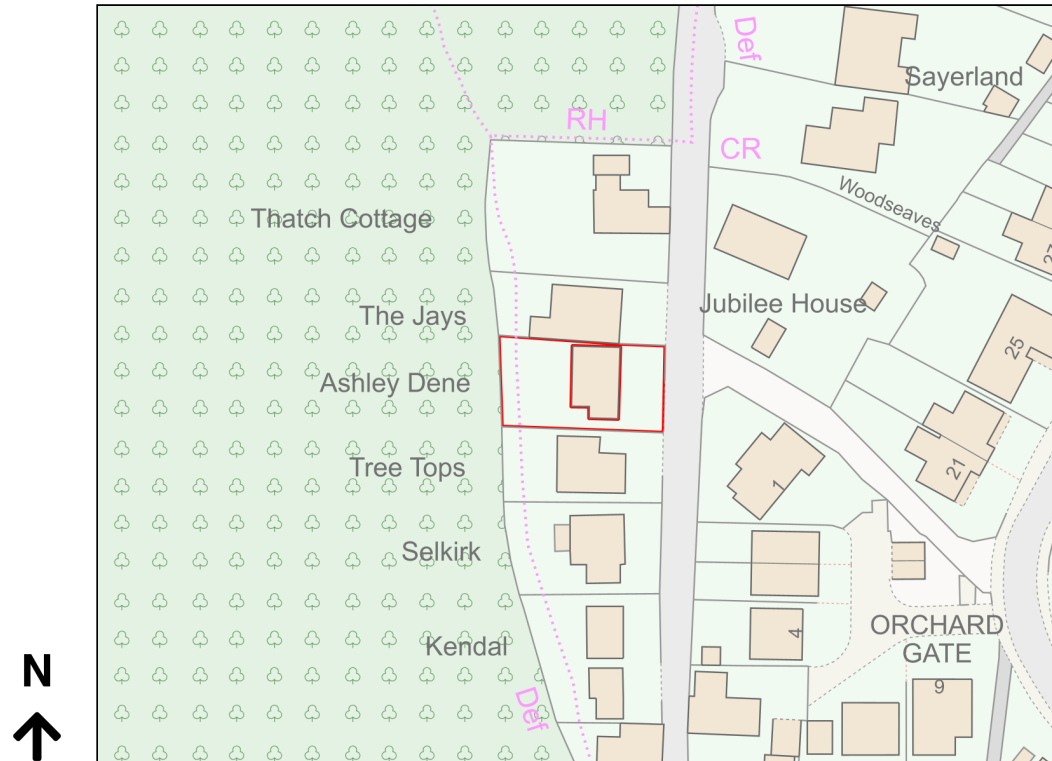

# Location Plan

Site Address: Ashley Dene, Staplestreet Road, Dunkirk, ME13 9TJ

Date Produced: 22-Jan-2024

Scale: 1:1250 @A4

Planning Portal Reference: PP-12750841v1