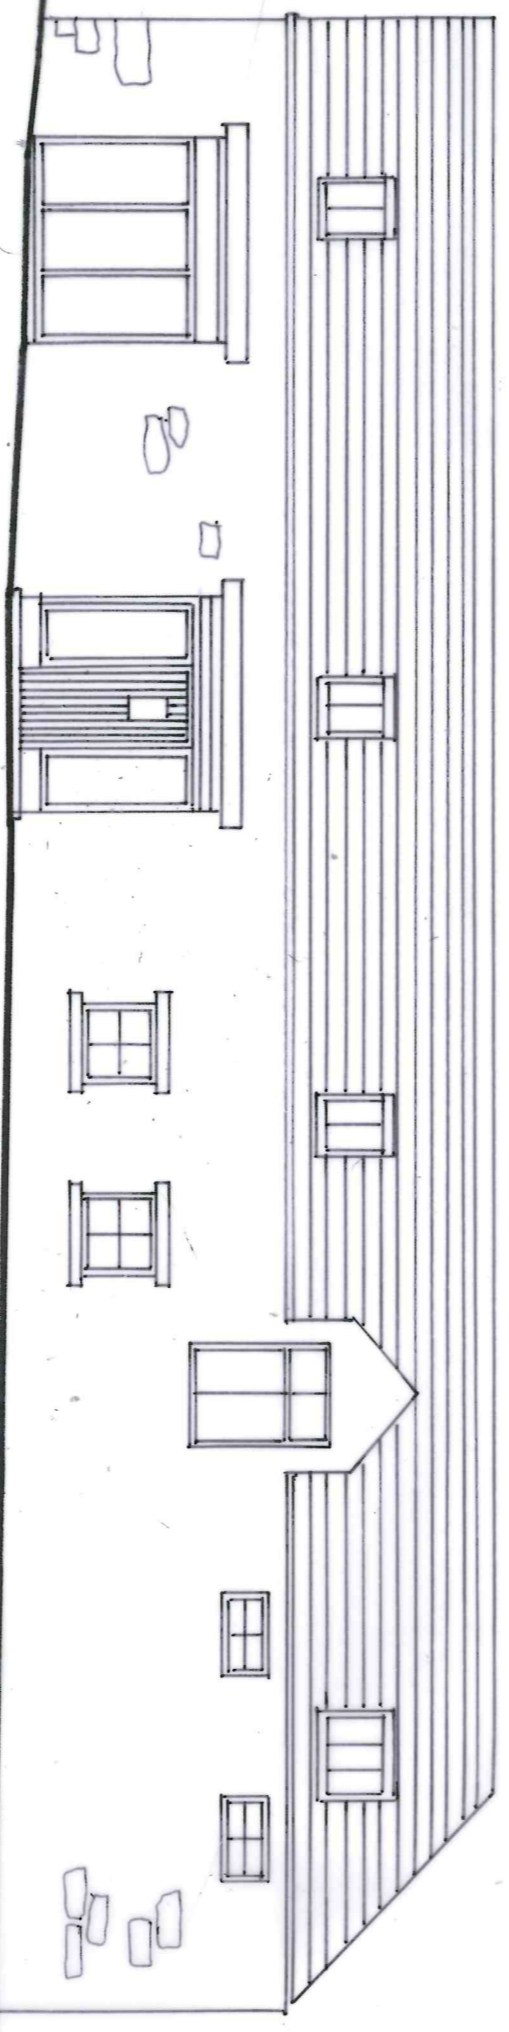

SOUTH EAST

extension to create
new kitchen

no extension to upper floor of existing ho use

Materials:

Roof: zinc colour dark grey

Walls: 450mm wide zinc panels colour dark grey

Windows/doors: aluminium colour dark grey to tie with walls.

NORTH WEST

NORTH EAST

Front elevation no change

SOUTH WEST

new kitchen

ELEVATIONS AS PROPOSED

2320

ALTERATIONS AND GROUND FLOOR EXTENSION AT
THE CORNMILL, DRUM FARM, KIPPEN