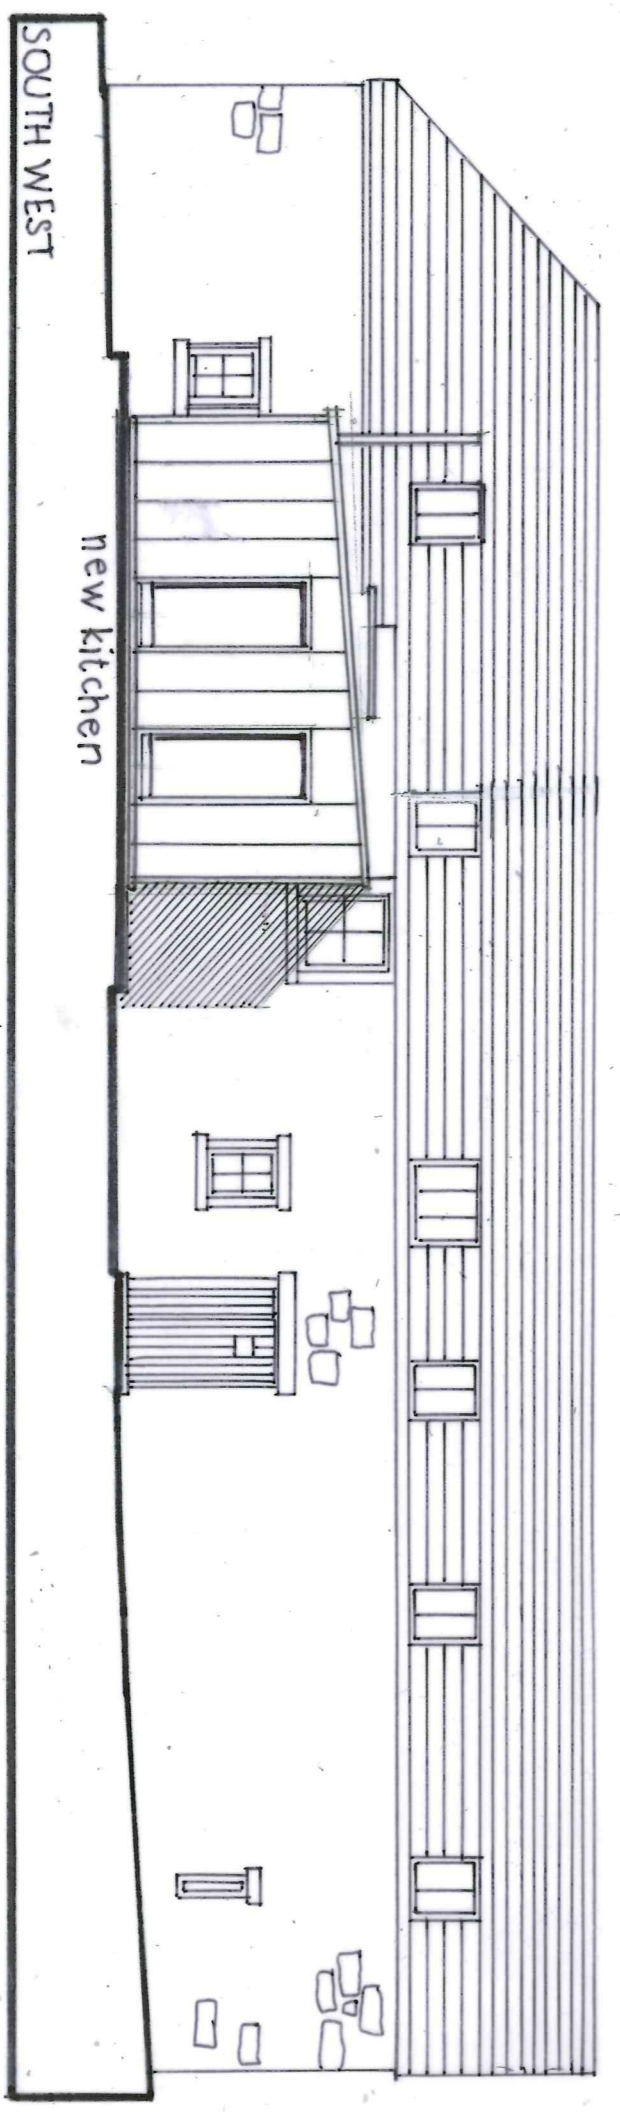

SOUTH EAST

extension to create
new kitchen

no extension to upper floor of existing ho use

Materials:

Roof: zinc colour dark grey

Walls: 450mm wide zinc panels colour dark grey

Windows/doors: aluminium colour dark grey to tie with walls.

NORTH WEST

NORTH EAST

Front elevation no change

SOUTH WEST

new kitchen

ELEVATIONS AS PROPOSED

2320

ALTERATIONS AND GROUND FLOOR EXTENSION AT
THE CORNMILL, DRUM FARM, KIPPEN