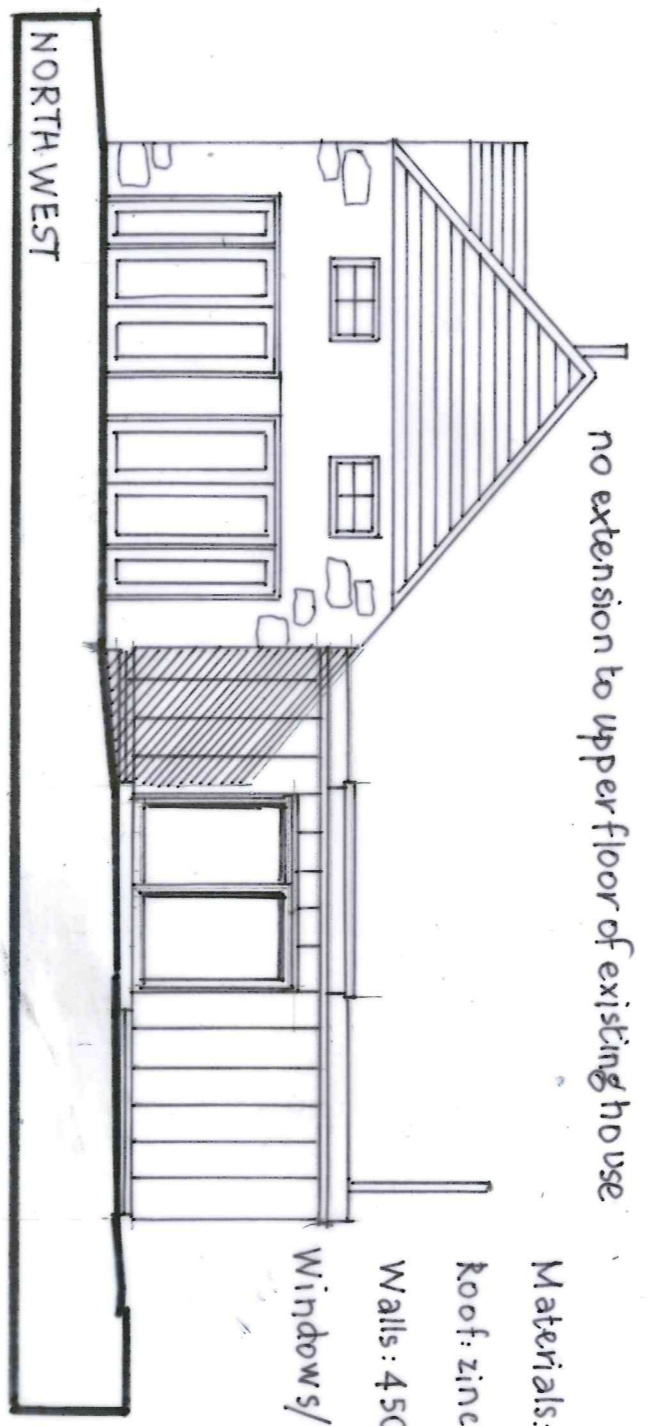

SOUTH EAST

extension to create
new kitchen

no extension to upper floor of existing ho use

Materials:

Roof: zinc colour dark grey

Walls: 450mm wide zinc panels colour dark grey

Windows/doors: aluminium colour dark grey to tie with walls.

NORTH WEST

NORTH EAST

Front elevation no change

SOUTH WEST

new kitchen

ELEVATIONS AS PROPOSED

2320

ALTERATIONS AND GROUND FLOOR EXTENSION AT
THE CORNMILL, DRUM FARM, KIPPEN