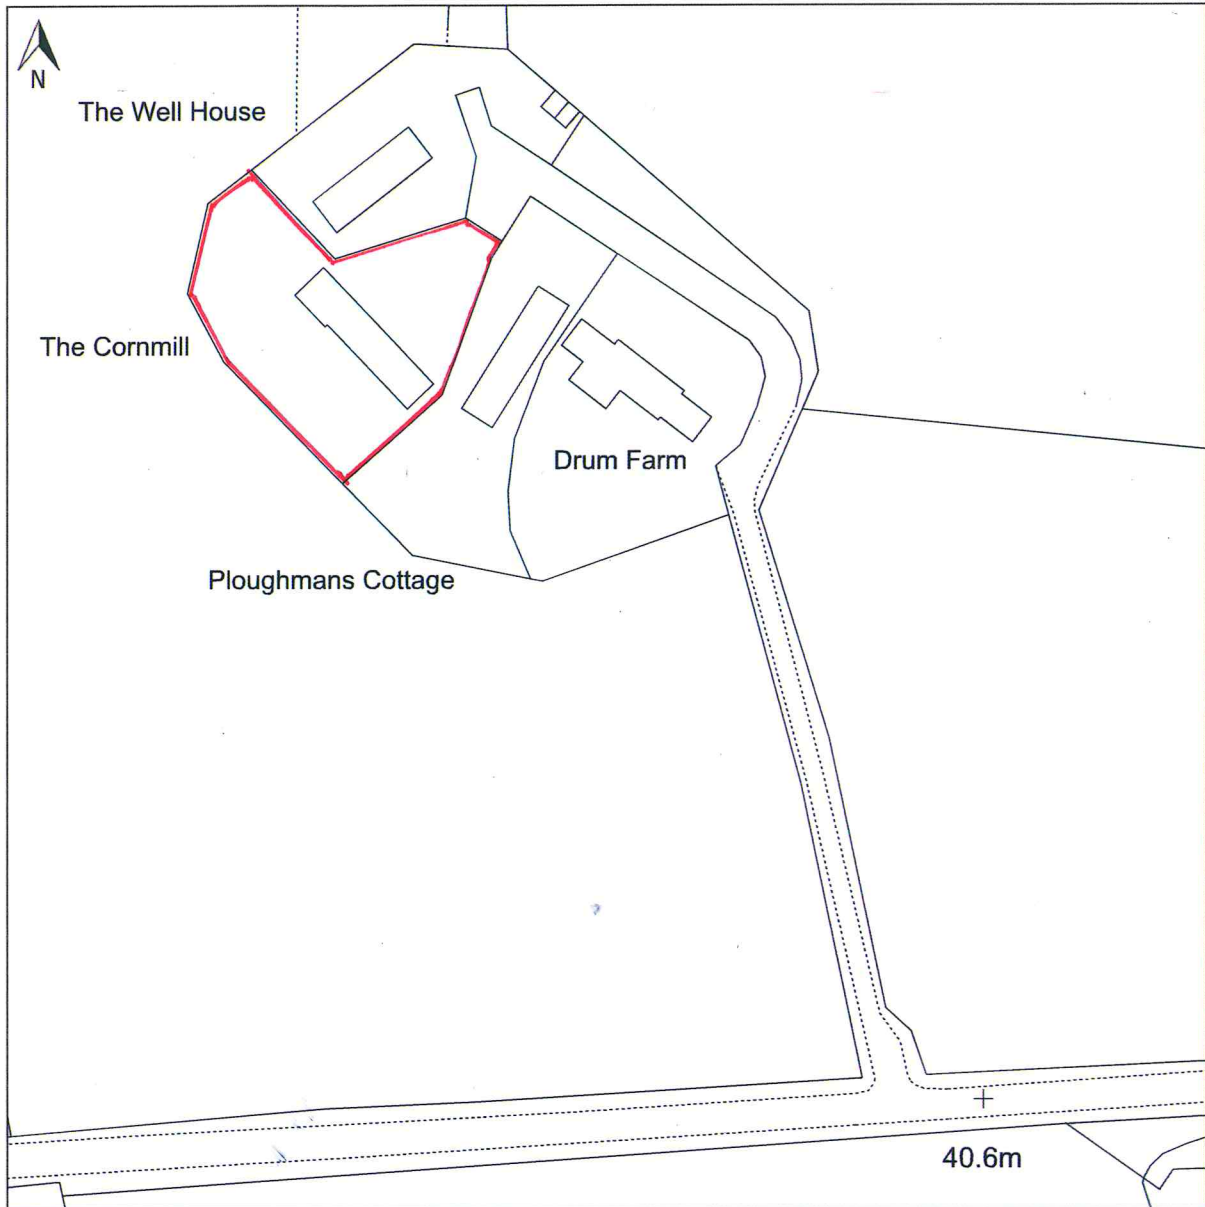

DRUM FARM, B8037 FROM KIPPEN TO A811, KIPPEN, STIRLING, FK8 3EW

© Crown copyright and database rights, 2023. Ordnance Survey
0100031673 Created using Plans by Emapsite

Scale: 1:1250

Paper Size: A4

Notes: