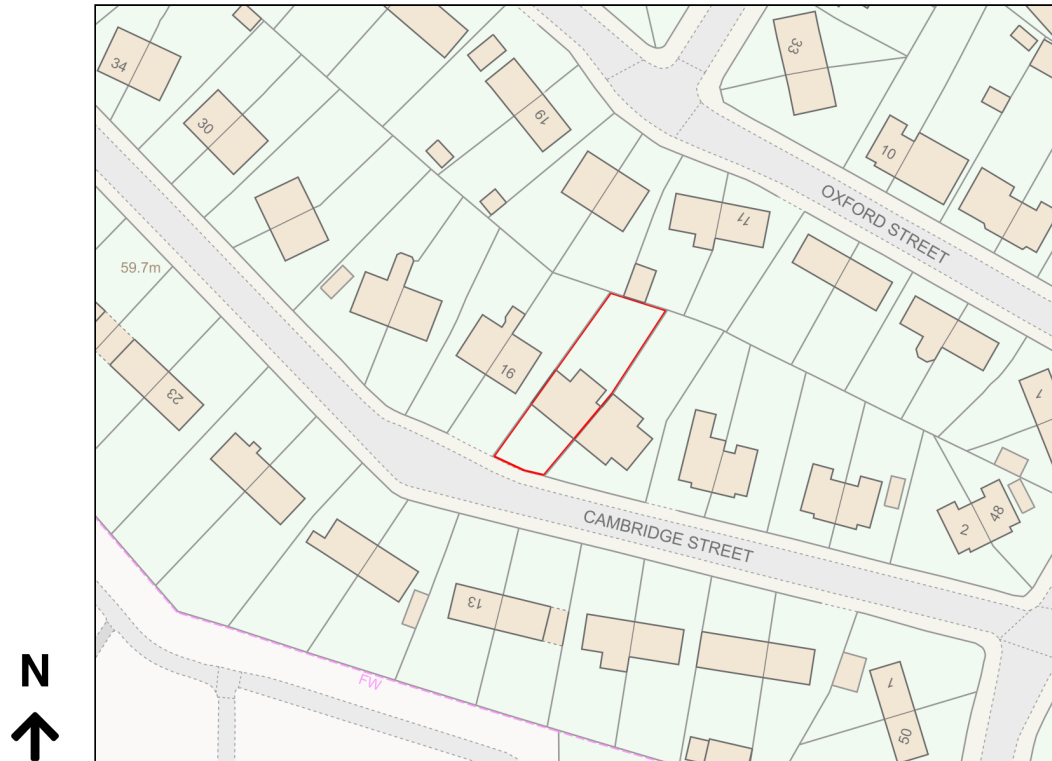

Location Plan

Site Address: 14, Cambridge Street, Carlton, NG4 3JS

Date Produced: 25-Jan-2024

Scale: 1:1250 @A4

Planning Portal Reference: PP-12758550v1