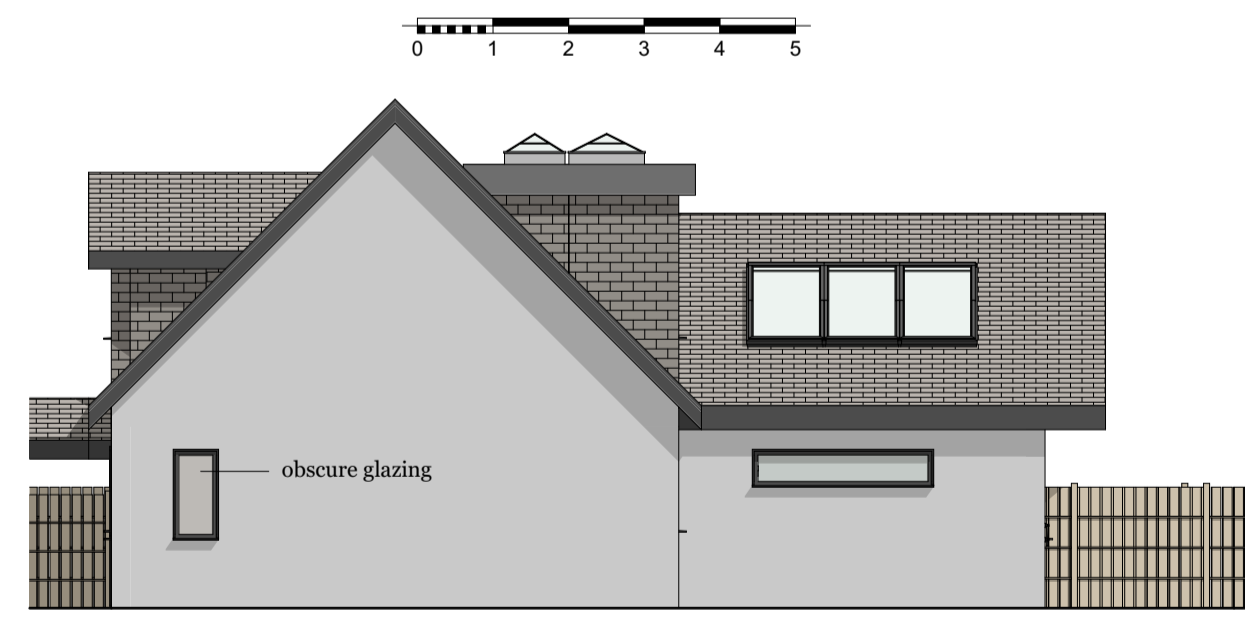

GF-Ground Floor 1:100

01-First Floor 1:100

East Elevation 1:100

South Elevation 1:100

West Elevation 1:100

North Elevation 1:100

Spring Gardens  
Bradford's Quay  
Wadebridge  
Cornwall  
PL27 6DB  
01208 813771

Proposals at:  
Bronsleyand Bedevere,  
Bodinnick Road,  
St Tudy, Bodmin,  
Cornwall, PL30 3NX

Client:  
Jane Sleep/  
Elliot Lovegrove

Drawing Title:  
Proposals

Scale: 1:100  
Drawn by: M.K  
Date: 24.05.23

Drawing Number:  
2022:06.02:14