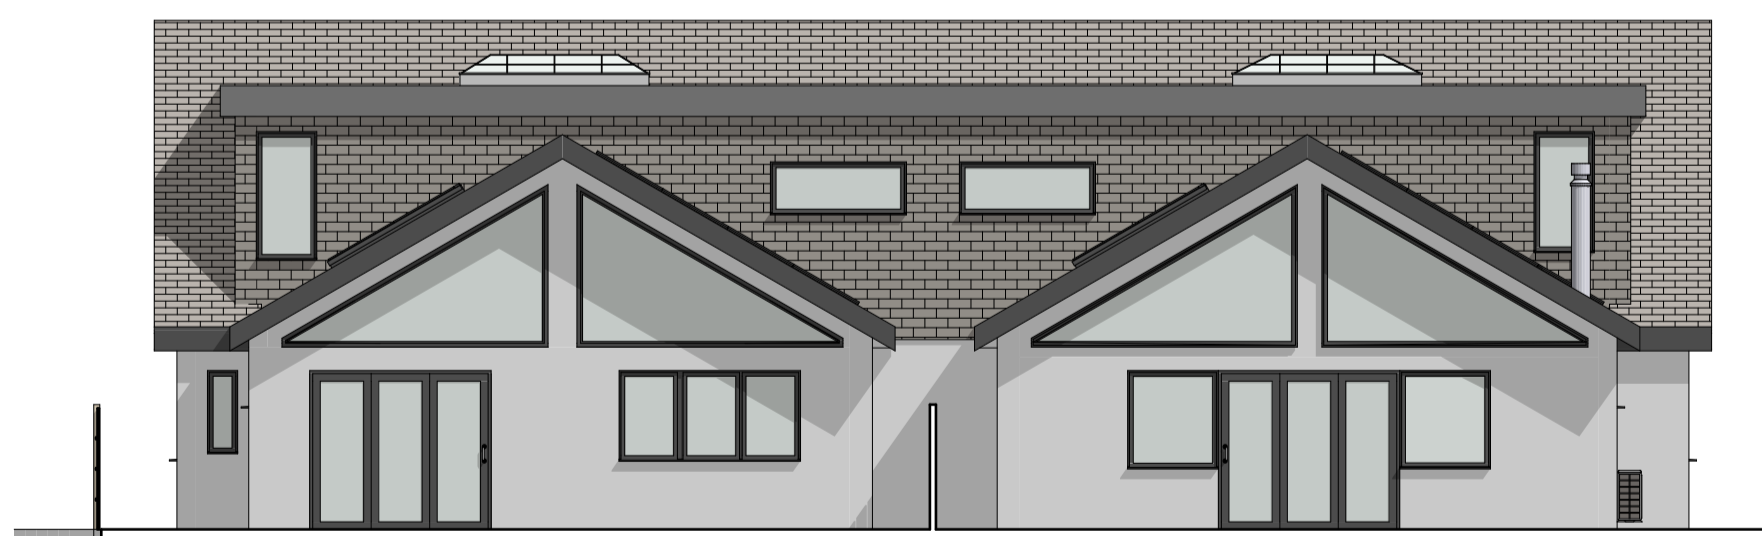

GF-Ground Floor 1:100

01-First Floor 1:100

East Elevation 1:100

South Elevation 1:100

West Elevation 1:100

North Elevation 1:100

Spring Gardens  
Bradford's Quay  
Wadebridge  
Cornwall  
PL27 6DB  
01208 813771

Proposals at:  
Bronsleyand Bedevere,  
Bodinnick Road,  
St Tudy, Bodmin,  
Cornwall, PL30 3NX

Client:  
Jane Sleep/  
Elliot Lovegrove

Drawing Title:  
Proposals

Scale: 1:100  
Drawn by: M.K  
Date: 24.05.23

Drawing Number:  
2022:06.02:14