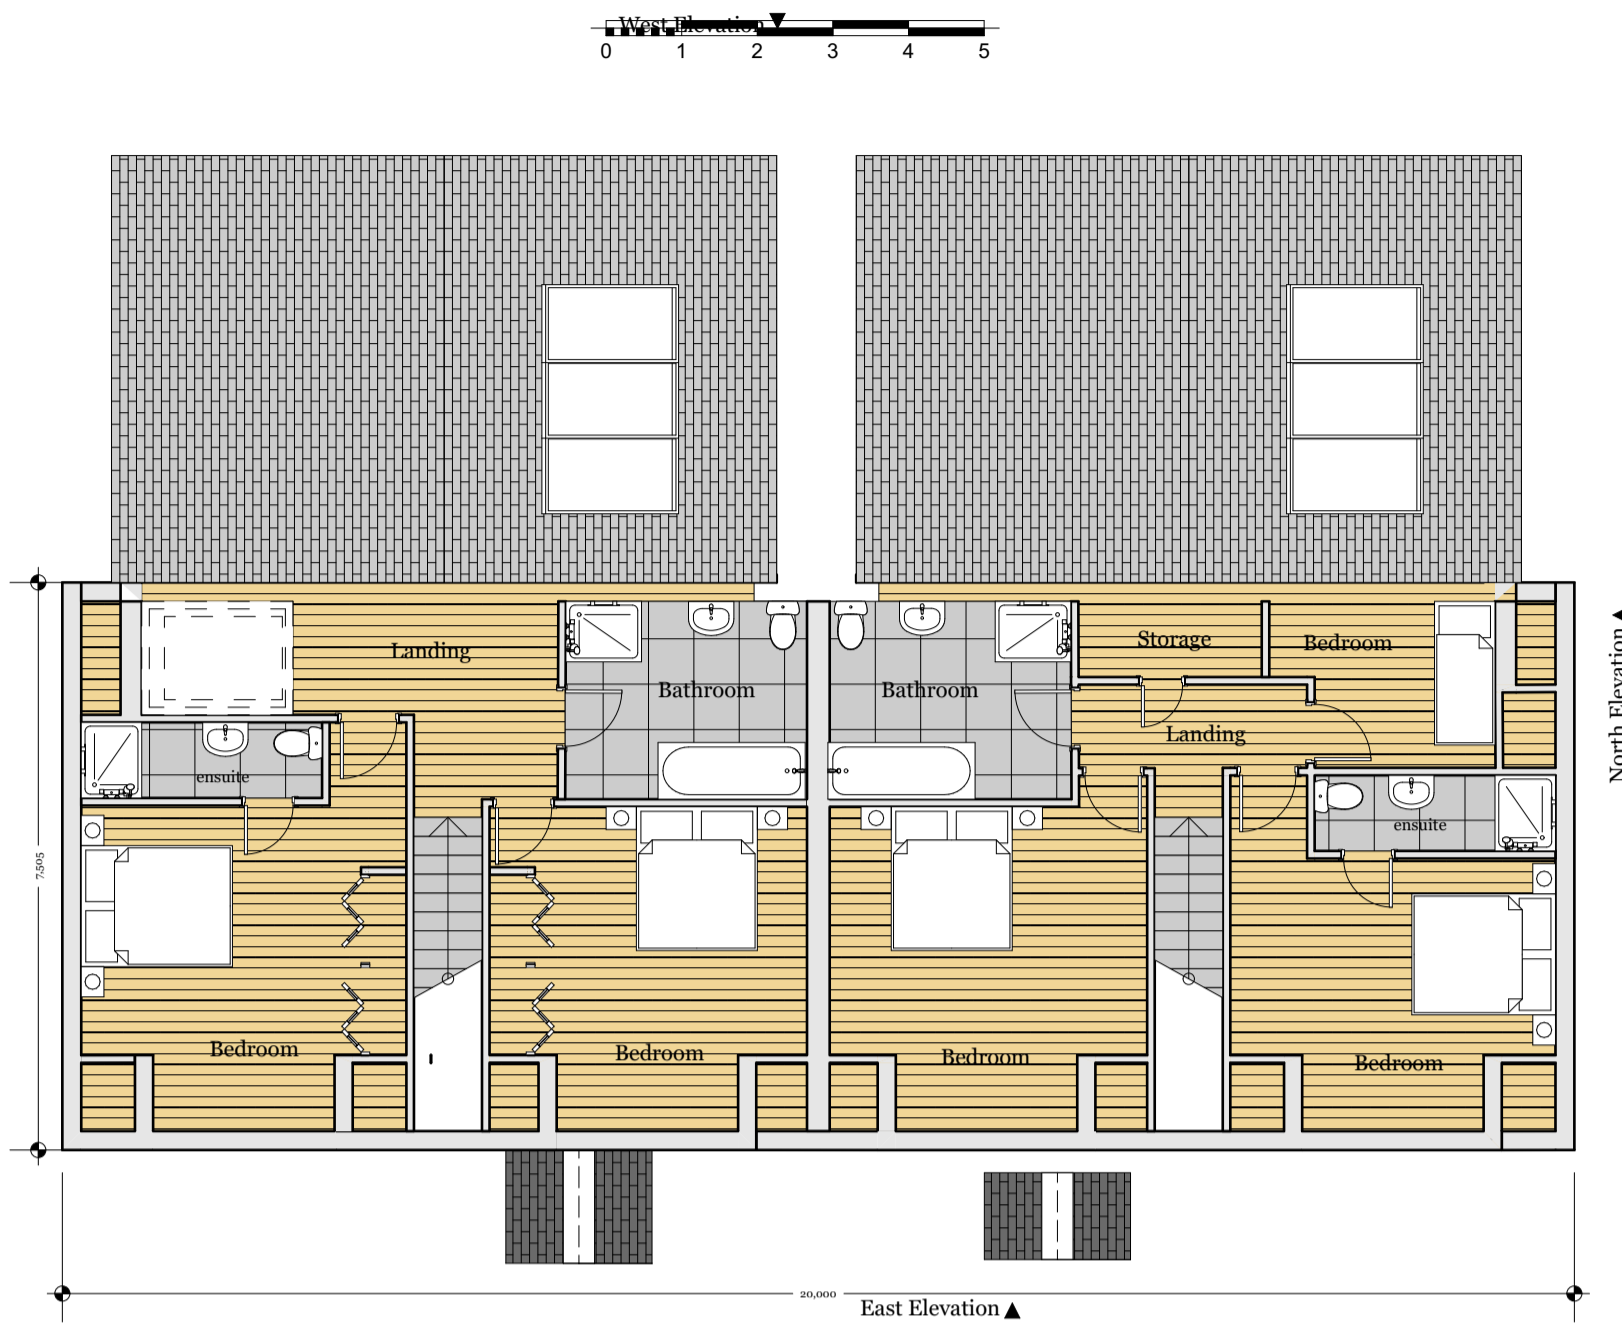

GF-Ground Floor 1:100

01-First Floor 1:100

East Elevation 1:100

South Elevation 1:100

West Elevation 1:100

North Elevation 1:100

Spring Gardens  
Bradford's Quay  
Wadebridge  
Cornwall  
PL27 6DB  
01208 813771

Proposals at:  
Bronsleyand Bedevere,  
Bodinnick Road,  
St Tudy, Bodmin,  
Cornwall, PL30 3NX

Client:  
Jane Sleep/  
Elliot Lovegrove

Drawing Title:  
Proposals

Scale: 1:100  
Drawn by: M.K  
Date: 24.05.23

Drawing Number:  
2022:06.02:14