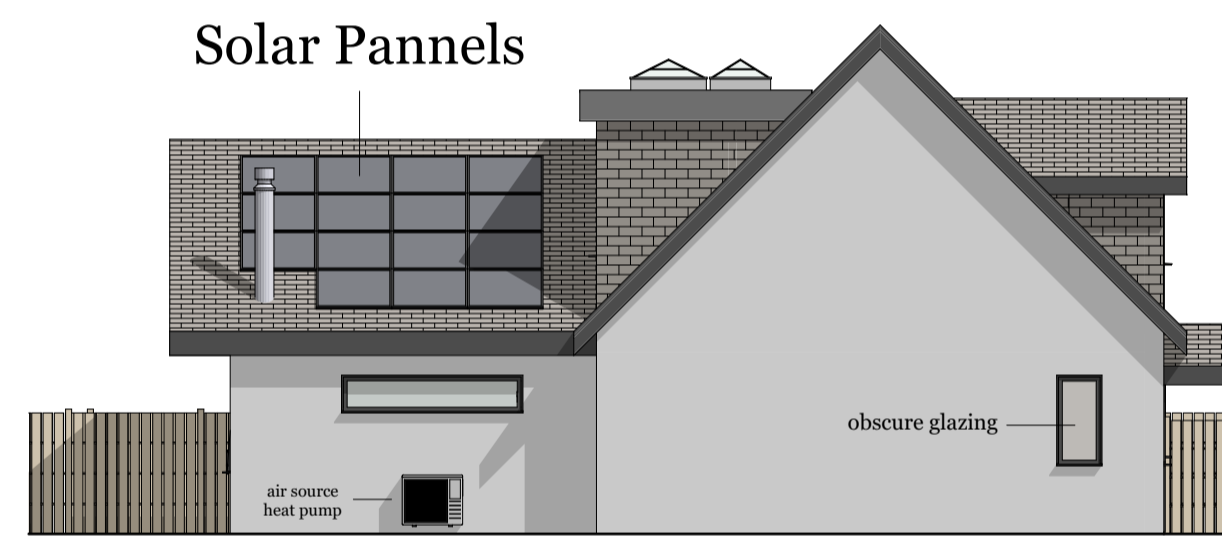

GF-Ground Floor 1:100

01-First Floor 1:100

East Elevation 1:100

South Elevation 1:100

West Elevation 1:100

North Elevation 1:100

Spring Gardens  
Bradford's Quay  
Wadebridge  
Cornwall  
PL27 6DB  
01208 813771

Drawing Number:  
2022:06.02:14