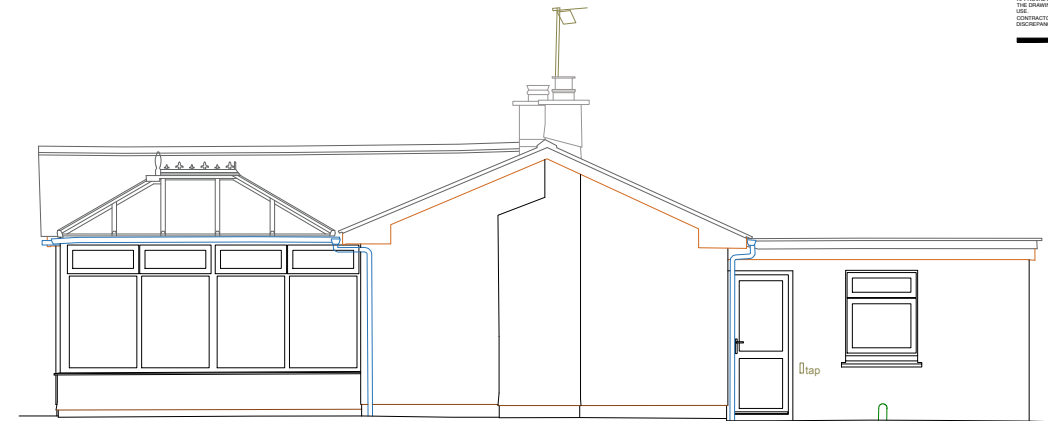

NORTH WEST ELEVATION

SOUTH WEST ELEVATION

SOUTH EAST ELEVATION

NORTH EAST ELEVATION

FLOOR PLAN

KEITH WOTTON ARCHITECTURAL SERVICES
16 PENDEEN CRESCENT THREEMILESTONE
TRURO TR3 6SP
Mob. 07900 676469 e-mail kw.architectural@btinternet.com

REV	DESCRIPTION	DATE
1	REPLACEMENT ROOF AND ALTERATIONS TO PIGALLIE, CAMBROSE REDRUTH TR16 4HT	KW
2	JAMES PLATT	24-03-2023
3	PLANS AND ELEVATIONS AS EXISTING	1:100 @ A3