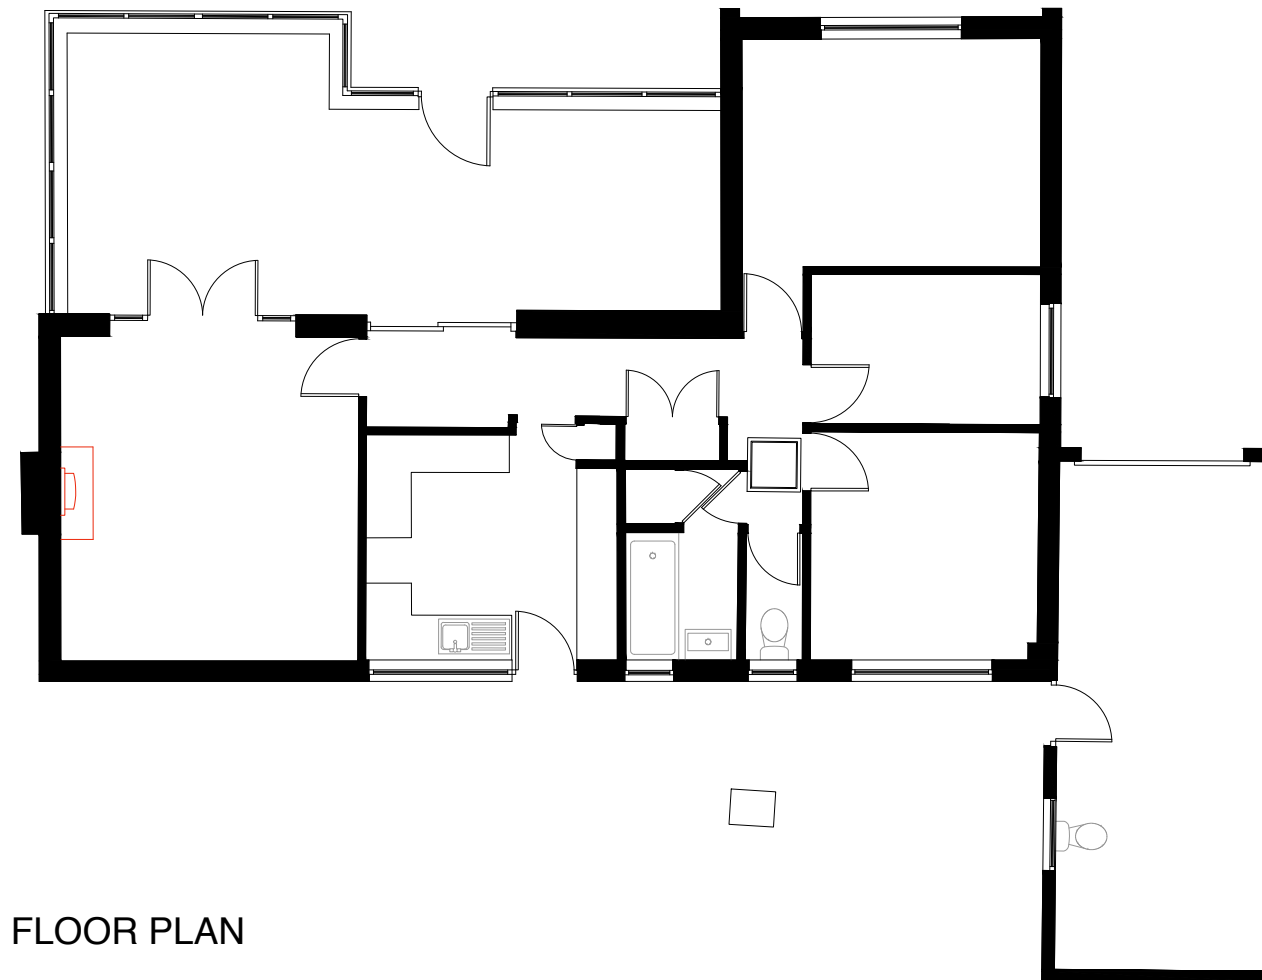

NORTH WEST ELEVATION

SOUTH WEST ELEVATION

SOUTH EAST ELEVATION

NORTH EAST ELEVATION

FLOOR PLAN

KEITH WOTTON ARCHITECTURAL SERVICES
16 PENDEEN CRESCENT THREEMILESTONE
TRURO TR3 6SP
Mob. 07900 676469 e-mail kw.architectural@btinternet.com

REV	DESCRIPTION	DATE
1	REPLACEMENT ROOF AND ALTERATIONS TO PIGALLIE, CAMBROSE REDRUTH TR16 4HT	KW
2	JAMES PLATT	24-03-2023
3	PLANS AND ELEVATIONS AS EXISTING	1:100 @ A3