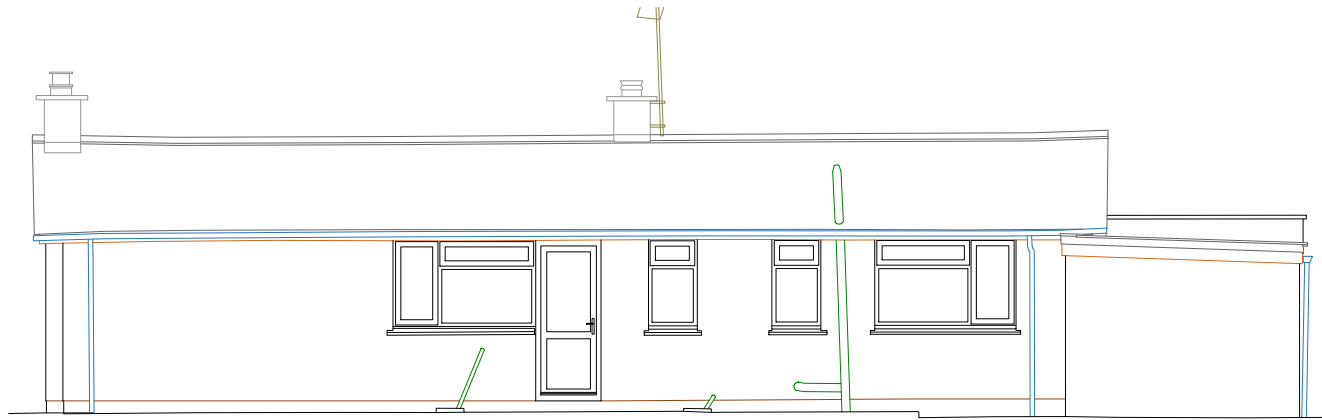

NORTH WEST ELEVATION

SOUTH WEST ELEVATION

SOUTH EAST ELEVATION

NORTH EAST ELEVATION

FLOOR PLAN

KEITH WOTTON ARCHITECTURAL SERVICES
16 PENDEEN CRESCENT THREEMILESTONE
TRURO TR3 6SP
Mob. 07900 676469 e-mail kw.architectural@btinternet.com

REV	DESCRIPTION	DATE
1	REPLACEMENT ROOF AND ALTERATIONS TO PIGALLIE, CAMBROSE REDRUTH TR16 4HT	KW
2	JAMES PLATT	24-03-2023
3	PLANS AND ELEVATIONS AS EXISTING	1:100 @ A3