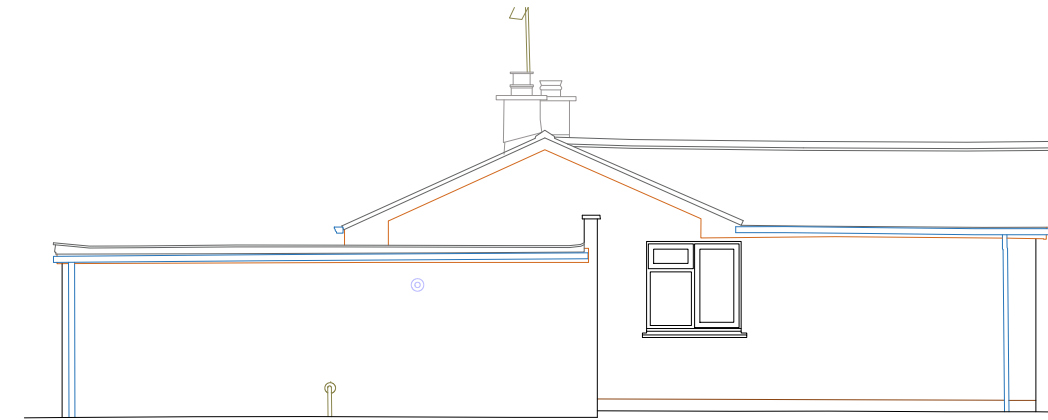

NORTH WEST ELEVATION

SOUTH WEST ELEVATION

SOUTH EAST ELEVATION

NORTH EAST ELEVATION

FLOOR PLAN

KEITH WOTTON ARCHITECTURAL SERVICES
16 PENDEEN CRESCENT THREEMILESTONE
TRURO TR3 6SP
Mob. 07900 676469 e-mail kw.architectural@btinternet.com

REV	DESCRIPTION	DATE
1	REPLACEMENT ROOF AND ALTERATIONS TO PIGALLIE, CAMBROSE REDRUTH TR16 4HT	KW
2	JAMES PLATT	24-03-2023
3	PLANS AND ELEVATIONS AS EXISTING	1:100 @ A3