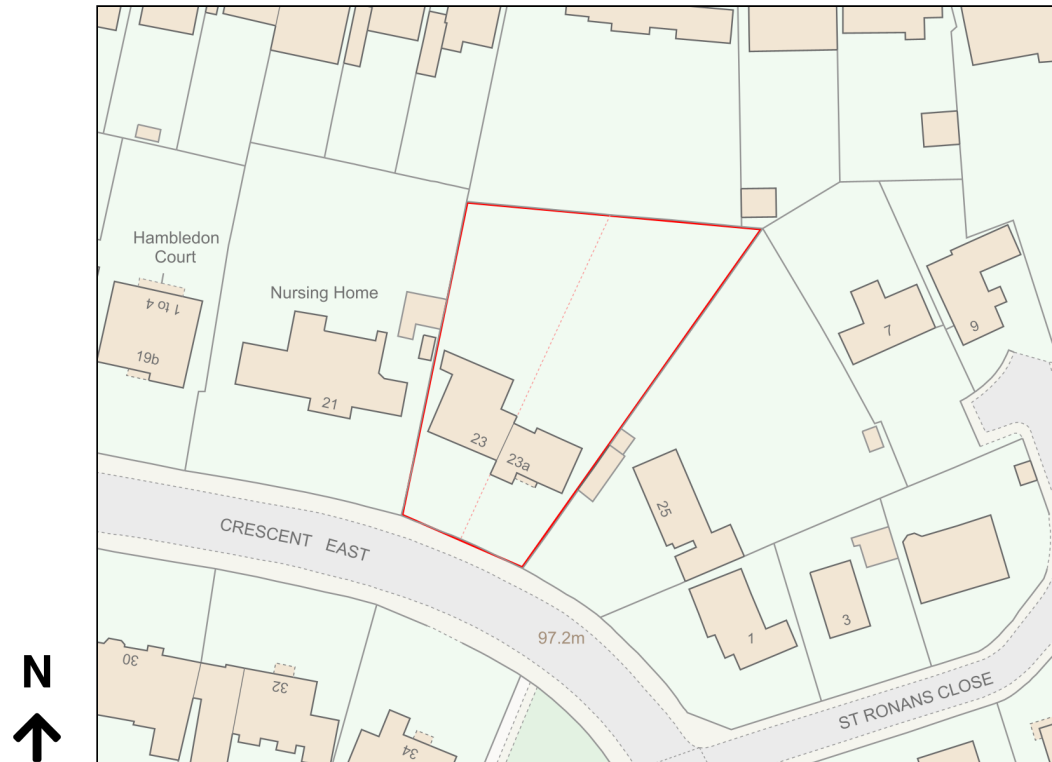

Location Plan

Site Address: 23, Crescent East, Enfield, EN4 0EY

Date Produced: 22-Nov-2023

Scale: 1:1250 @A4

Planning Portal Reference: PP-12616254v1