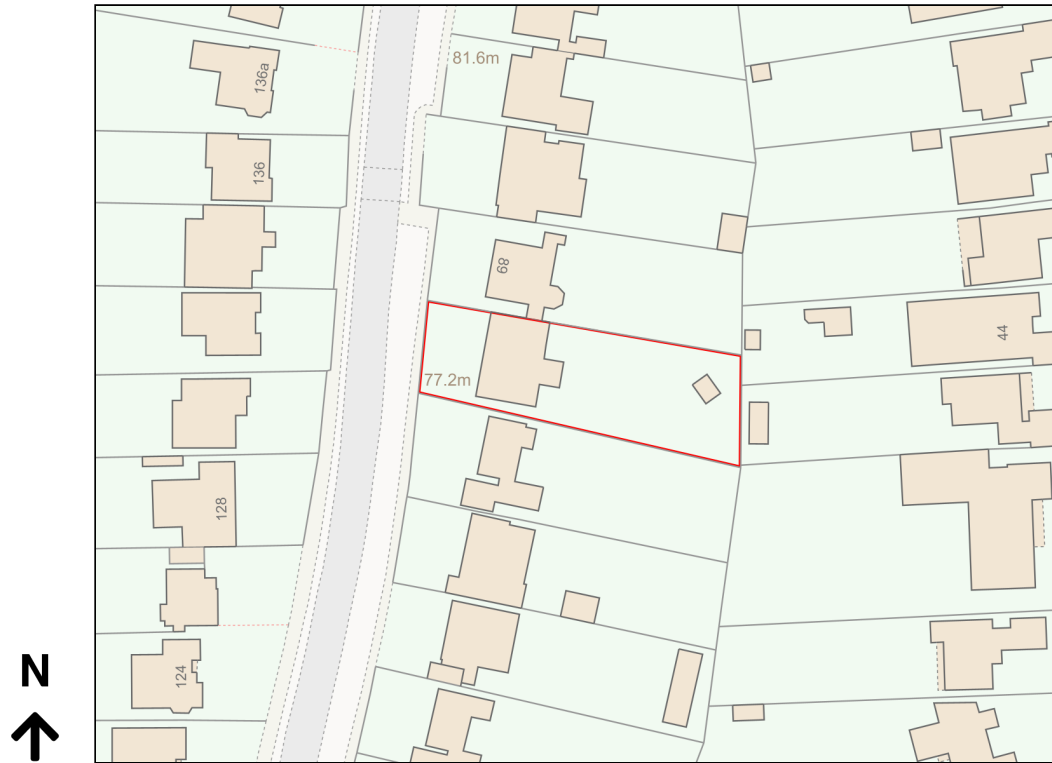

Location Plan

Site Address: 87, Woodland Drive, Hove, BN3 6DF

Date Produced: 22-Jan-2024

Scale: 1:1250 @A4

Planning Portal Reference: PP-12749525v1